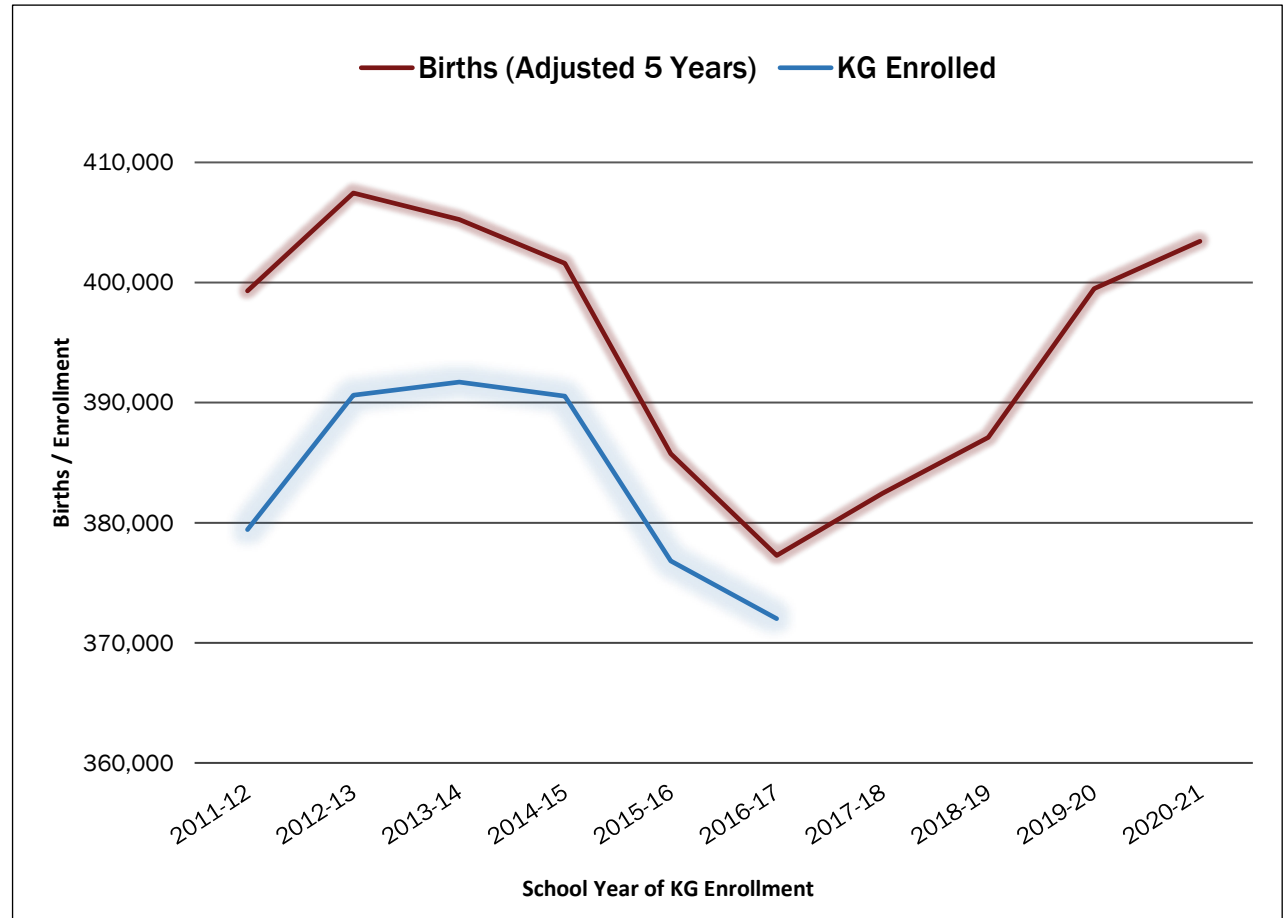

# Live Births in Texas Compared to Public School Kindergarten Enrollment

Birth Year	Births	School Year	KG Enrolled
2006	399,309	2011-12	379,431
2007	407,453	2012-13	390,619
2008	405,242	2013-14	391,711
2009	401,599	2014-15	390,550
2010	385,746	2015-16	376,813
2011	377,274	2016-17	372,011
2012	382,438	2017-18	
2013	387,110	2018-19	
2014	399,482	2019-20	
2015	403,439	2020-21	