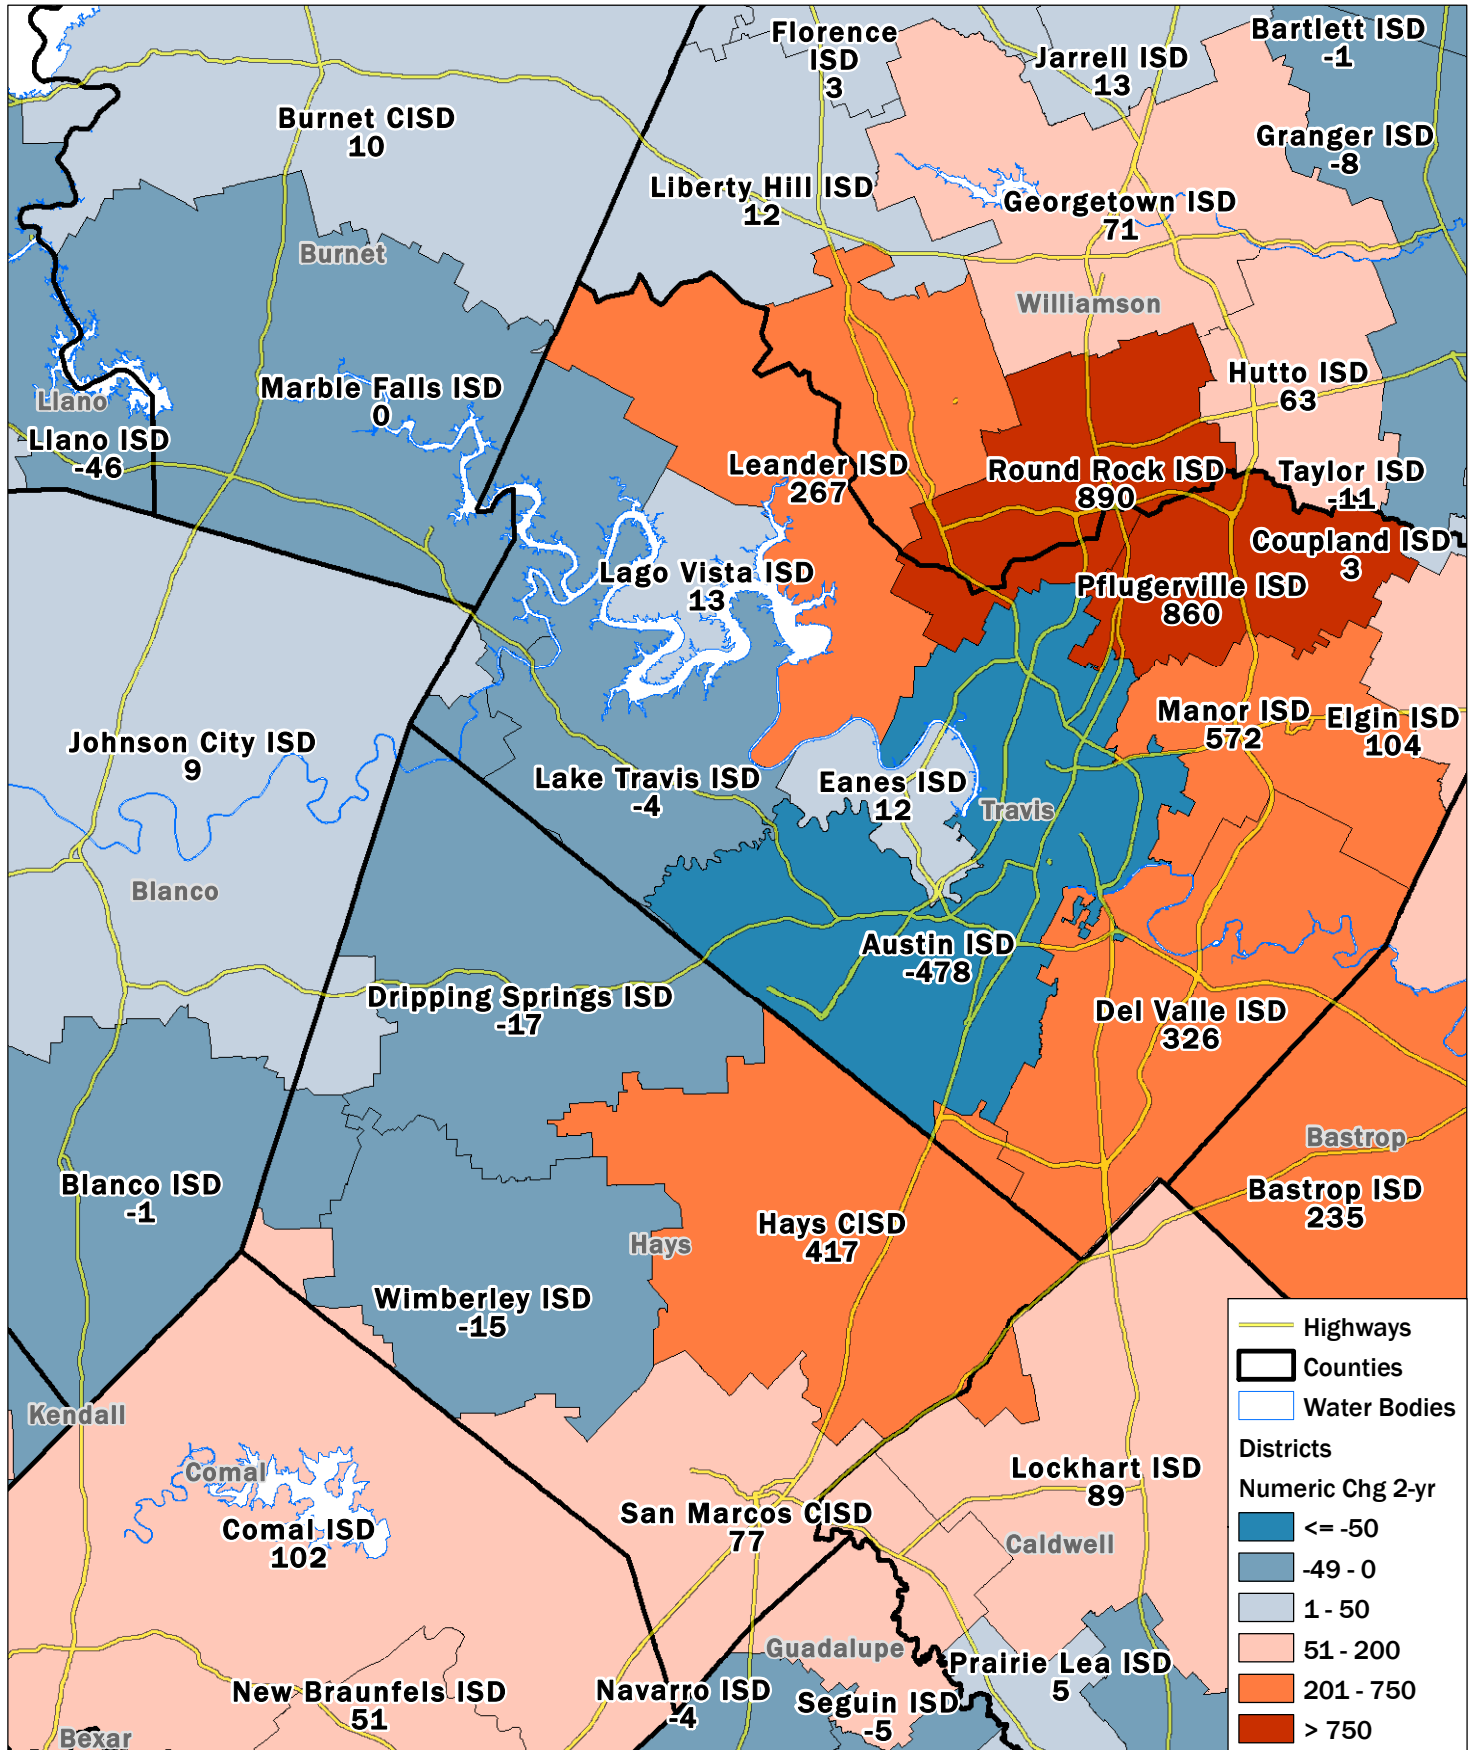

Numeric Change in Charter School Transfers

2-Year Change: 2019-20 to 2021-22

Source: Texas Education Agency