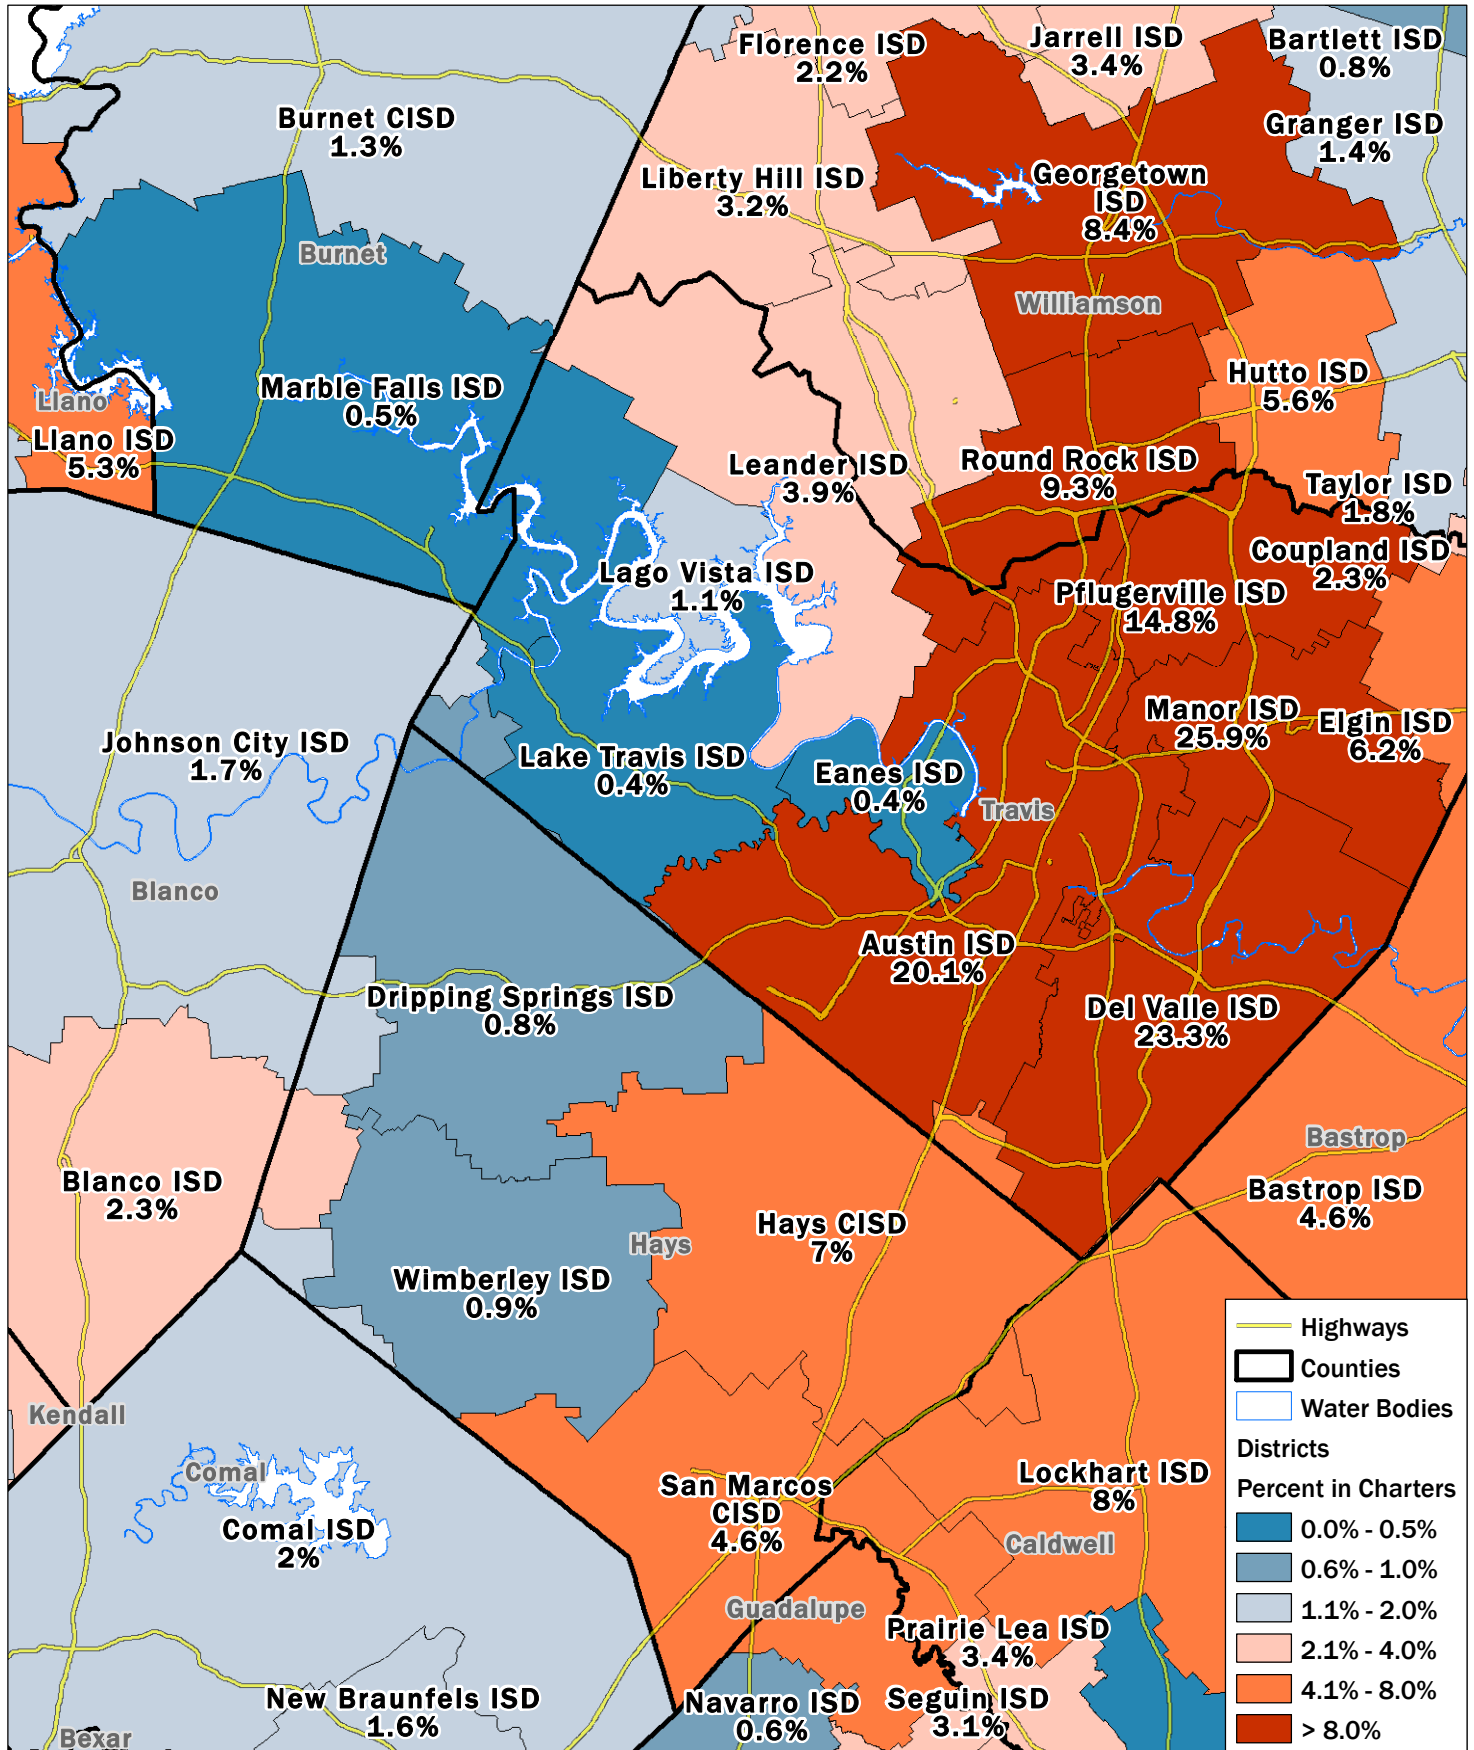

Percent Change in Charter School Transfers

2021-22

Source: Texas Education Agency