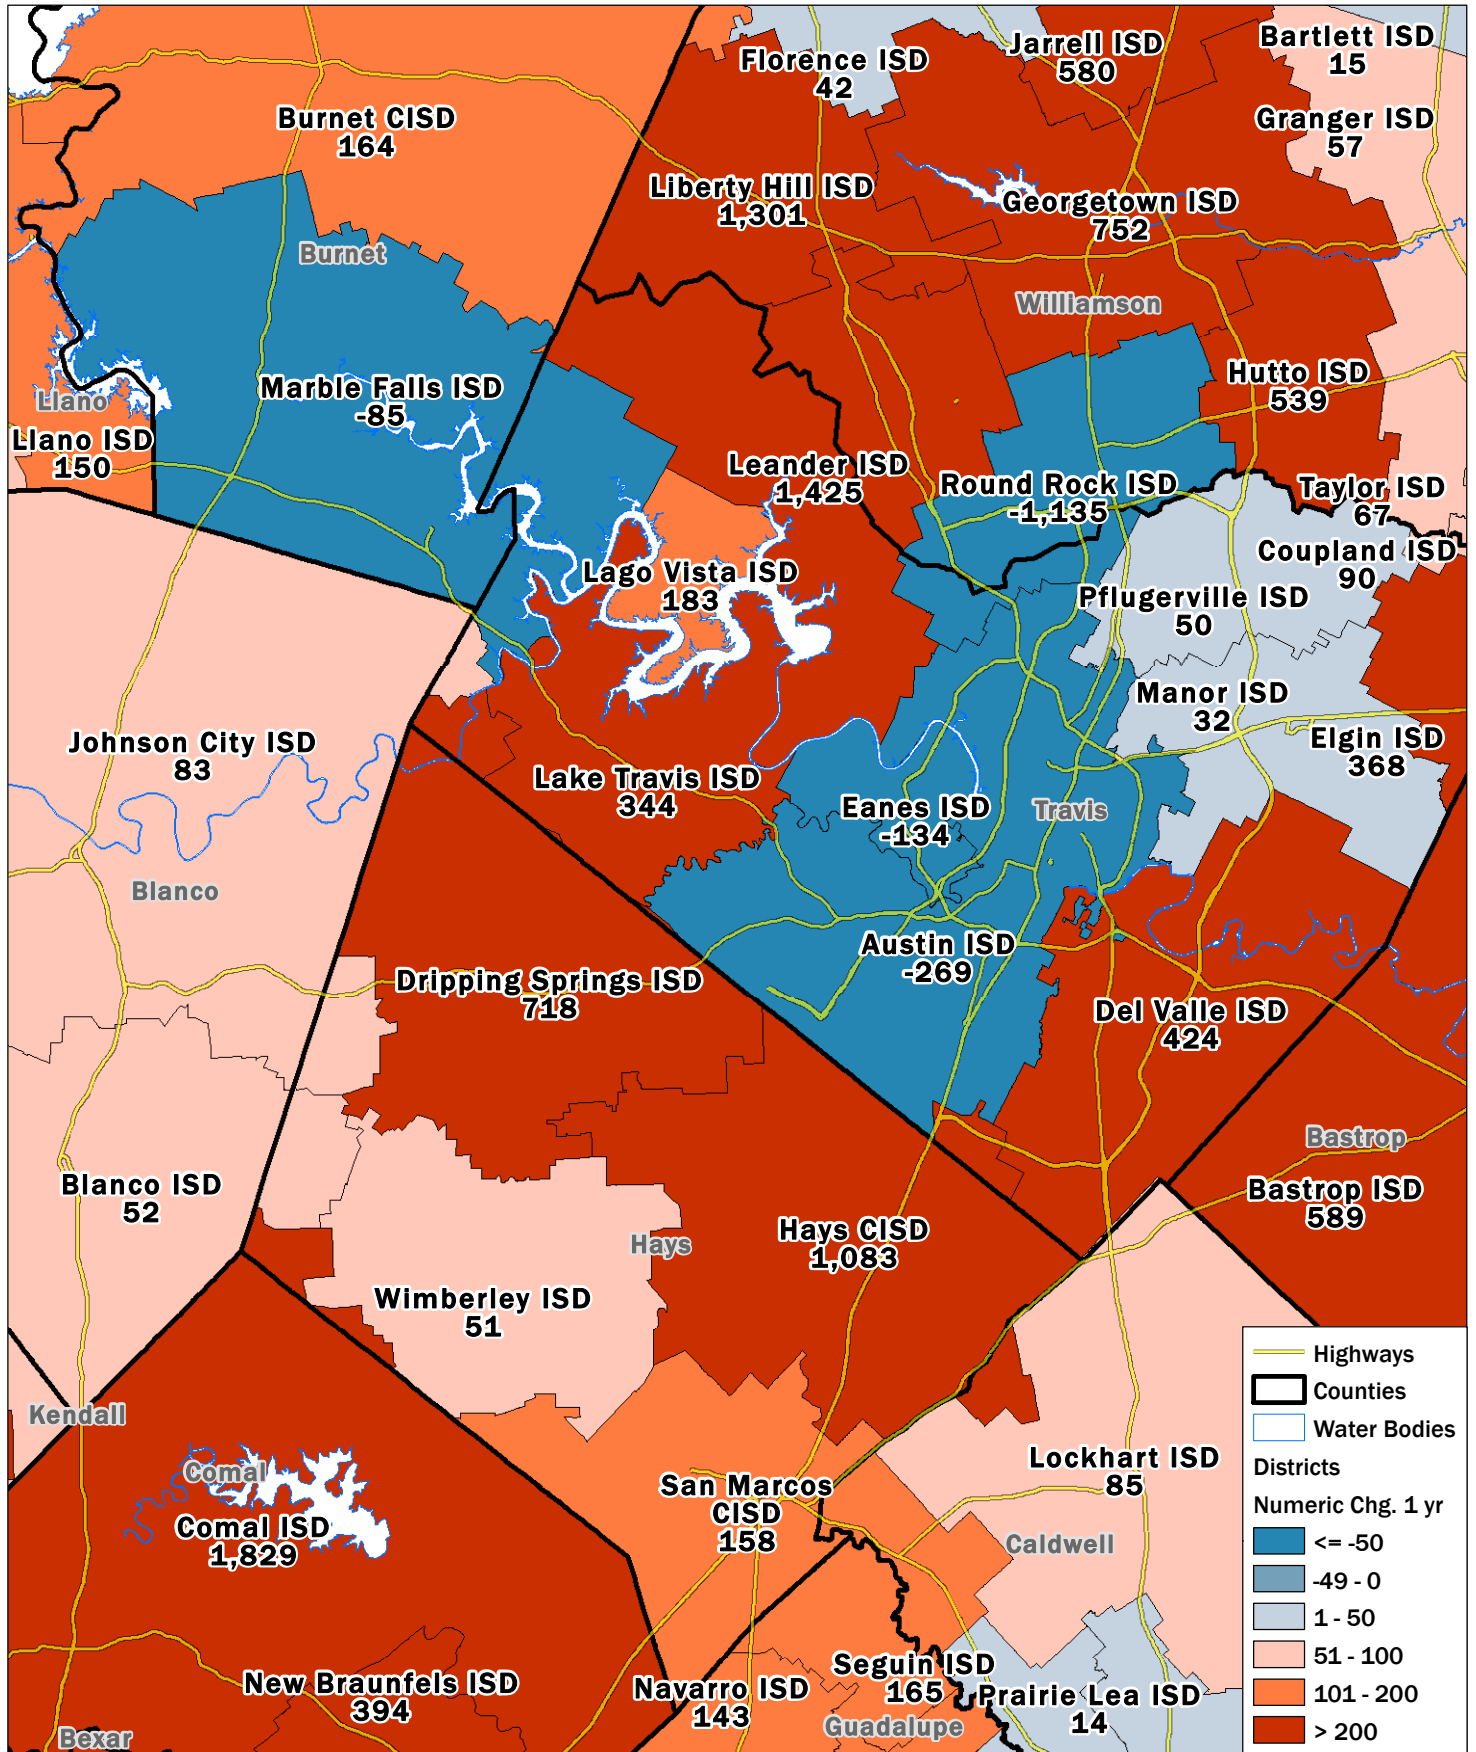

Numeric Change in School District Enrollment

1-Year Change: 2020-21 to 2021-22

Source: Texas Education Agency