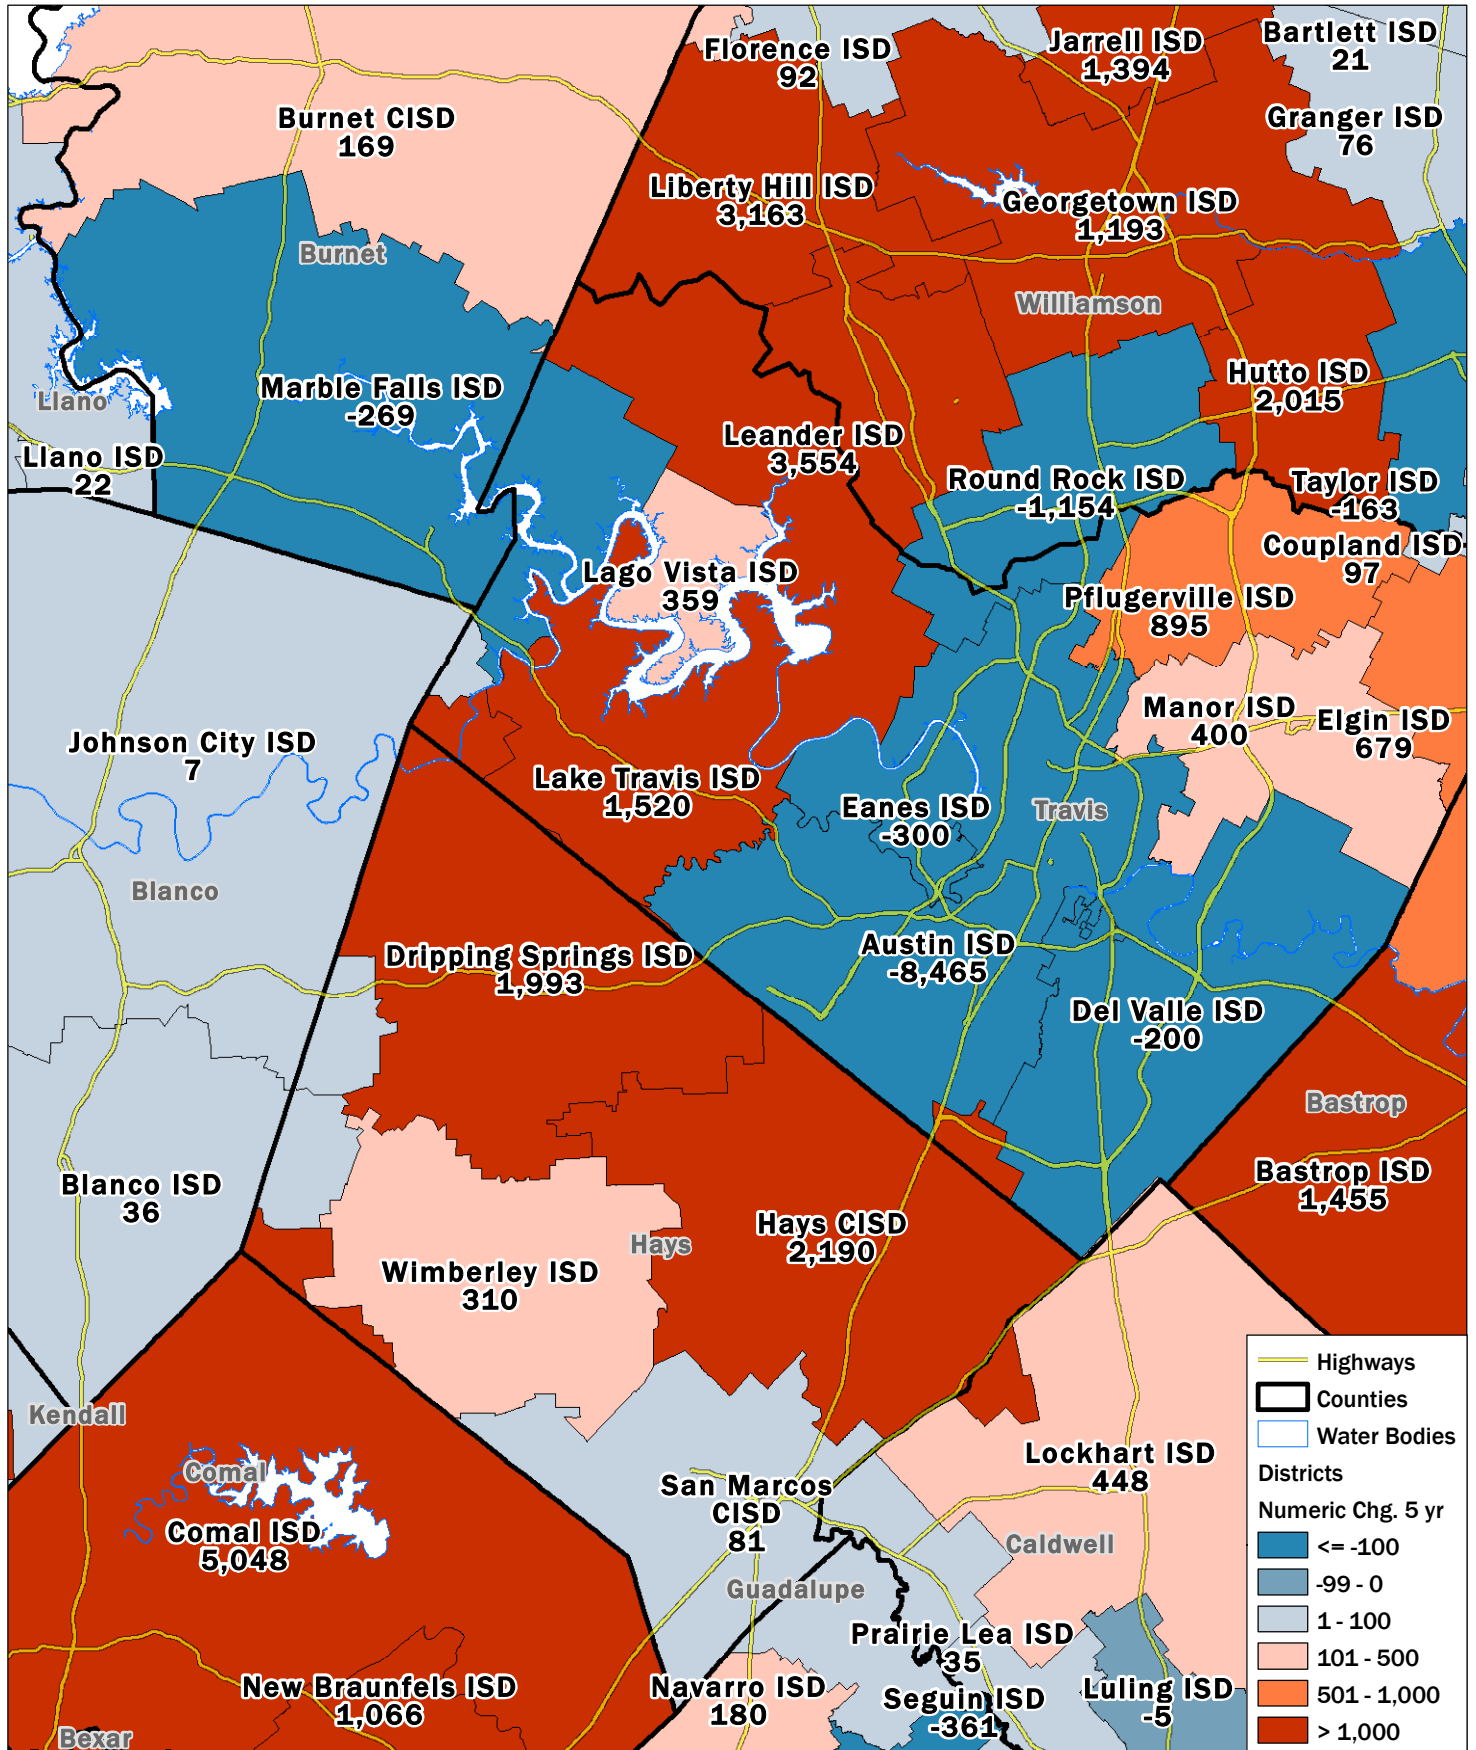

Numeric Change in School District Enrollment

5-Year Change: 2016-17 to 2021-22

Source: Texas Education Agency