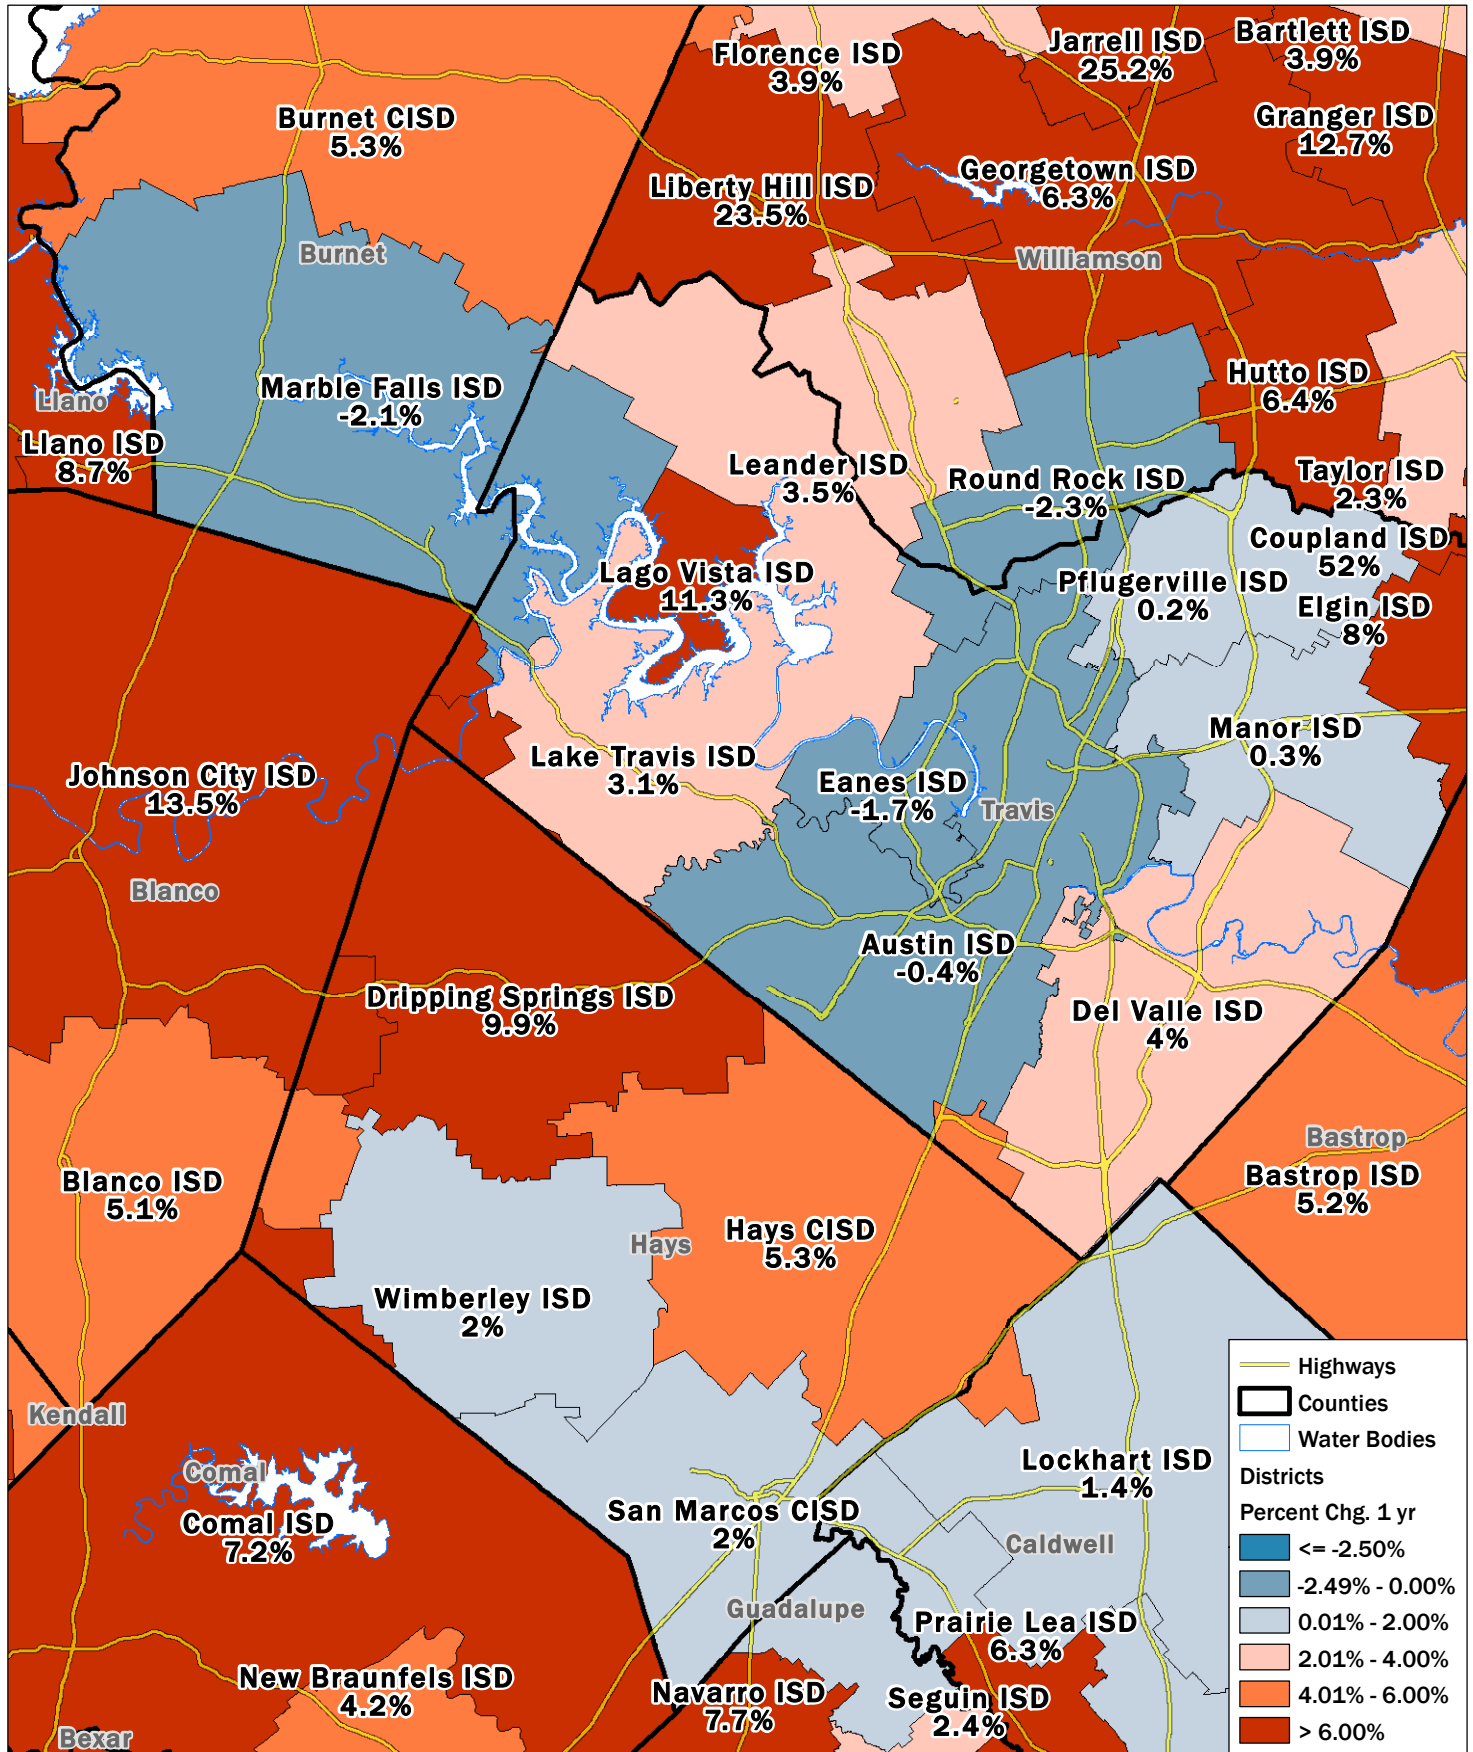

Percent Change in School District Enrollment

1-Year Change: 2020-21 to 2021-22

Source: Texas Education Agency