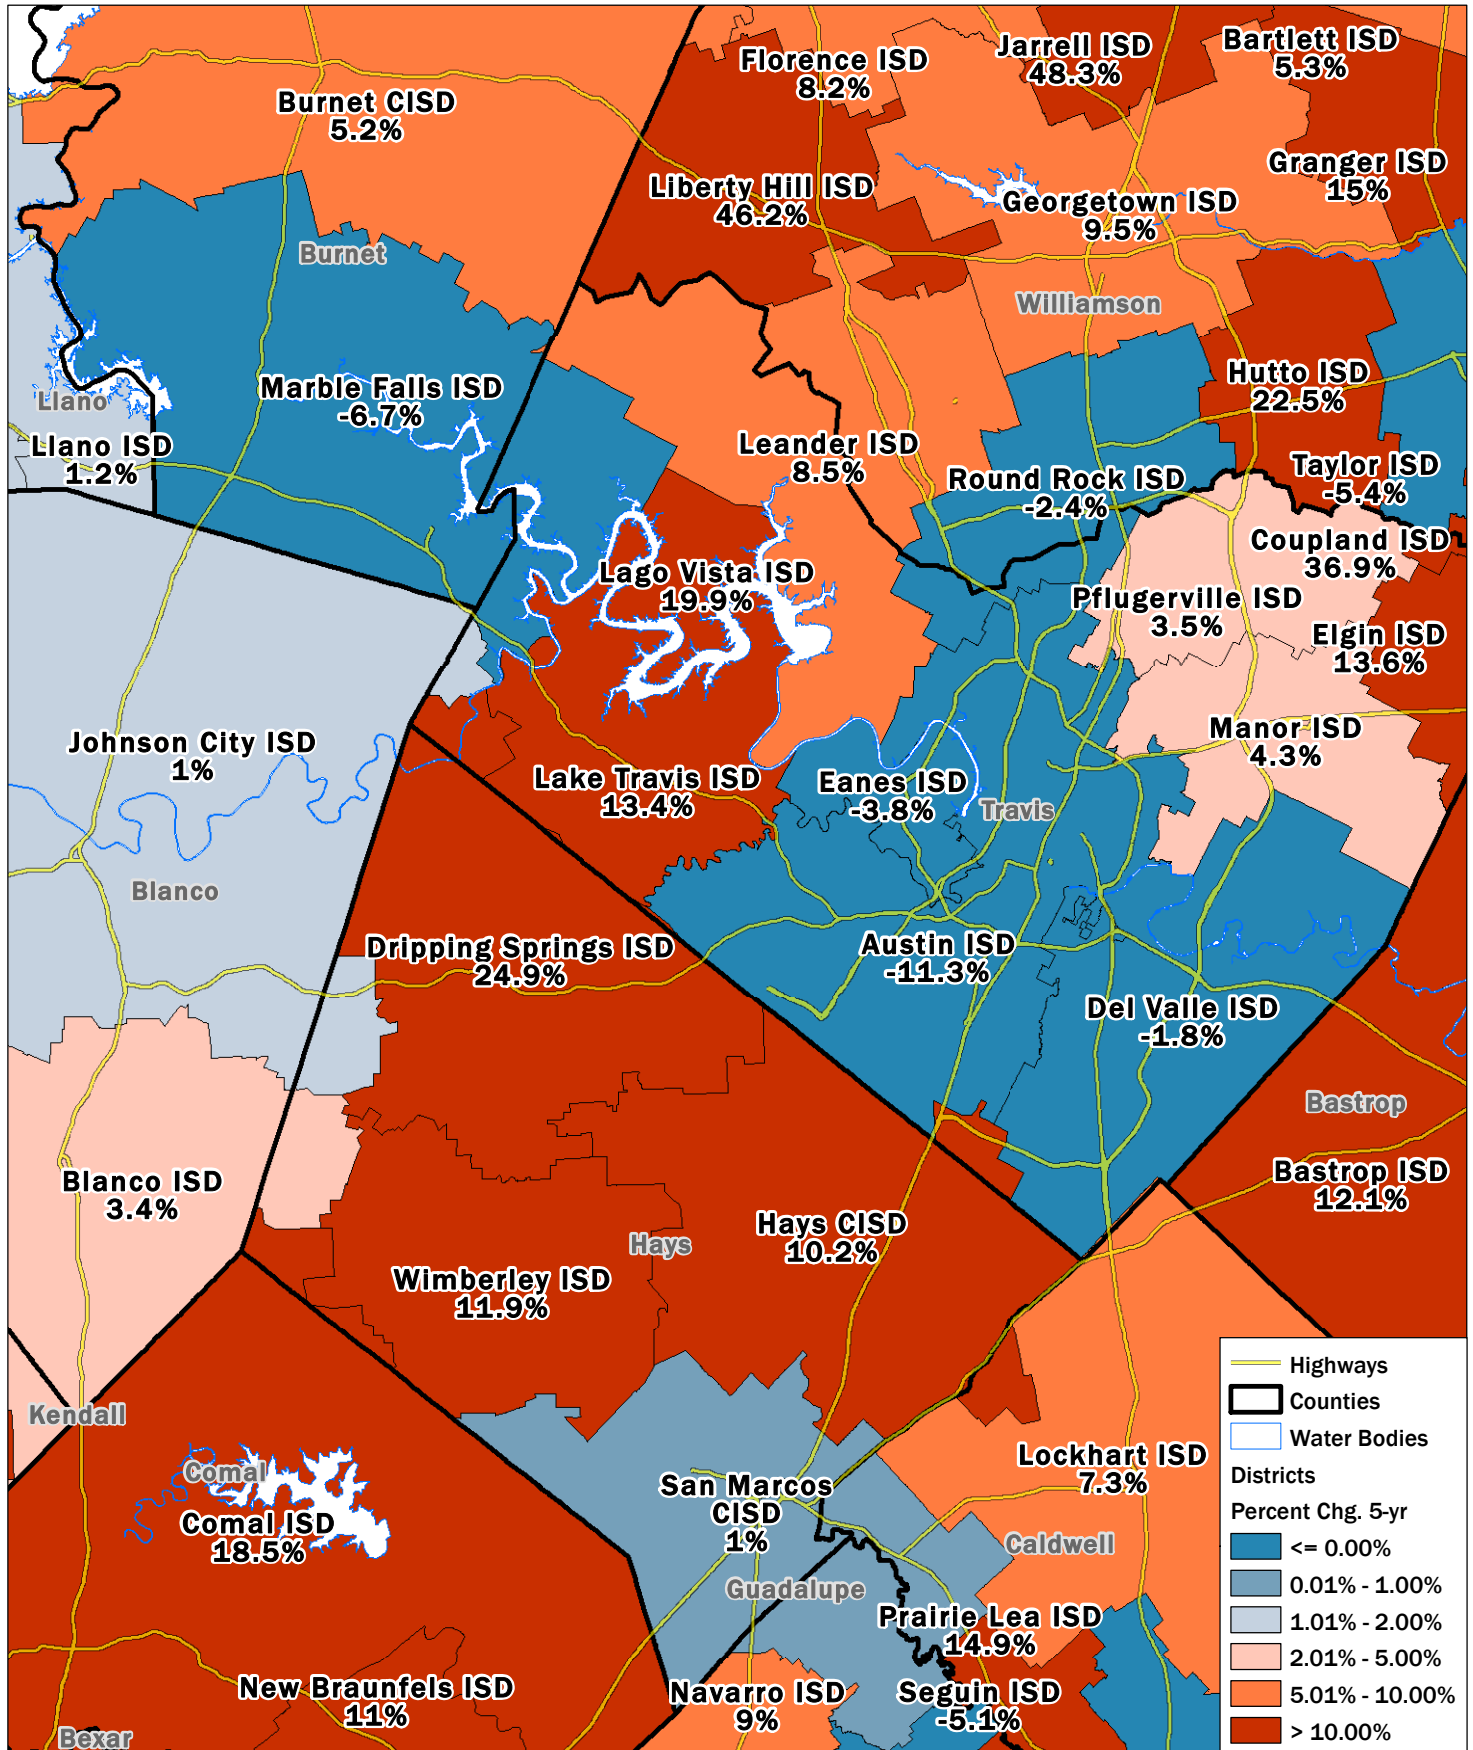

# Percent Change in School District Enrollment

5-Year Change: 2016-17 to 2021-22

Source: Texas Education Agency