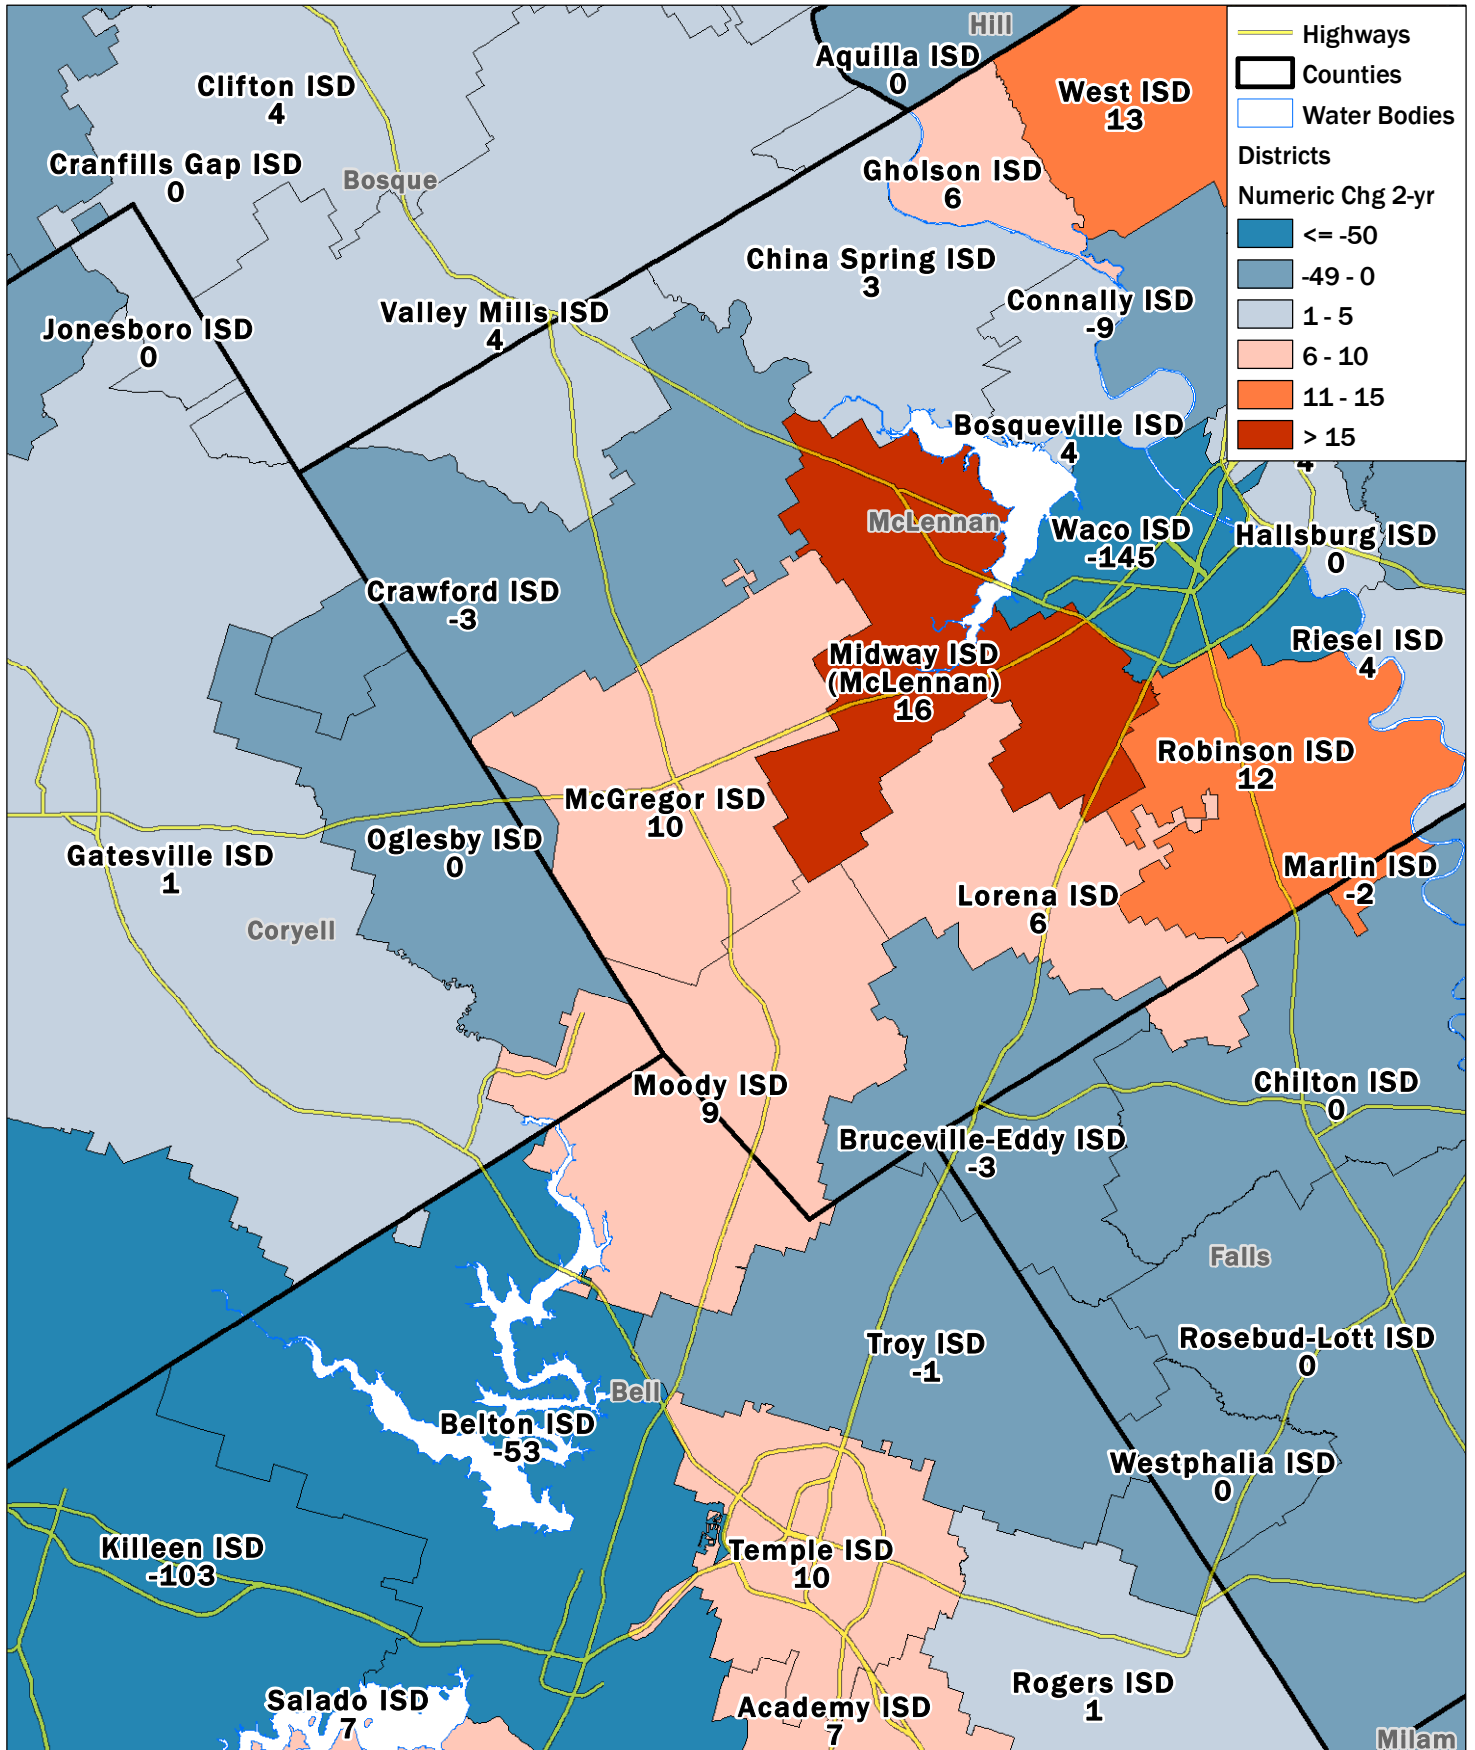

# Numeric Change in Charter School Transfers

2-Year Change: 2019-20 to 2021-22

Source: Texas Education Agency