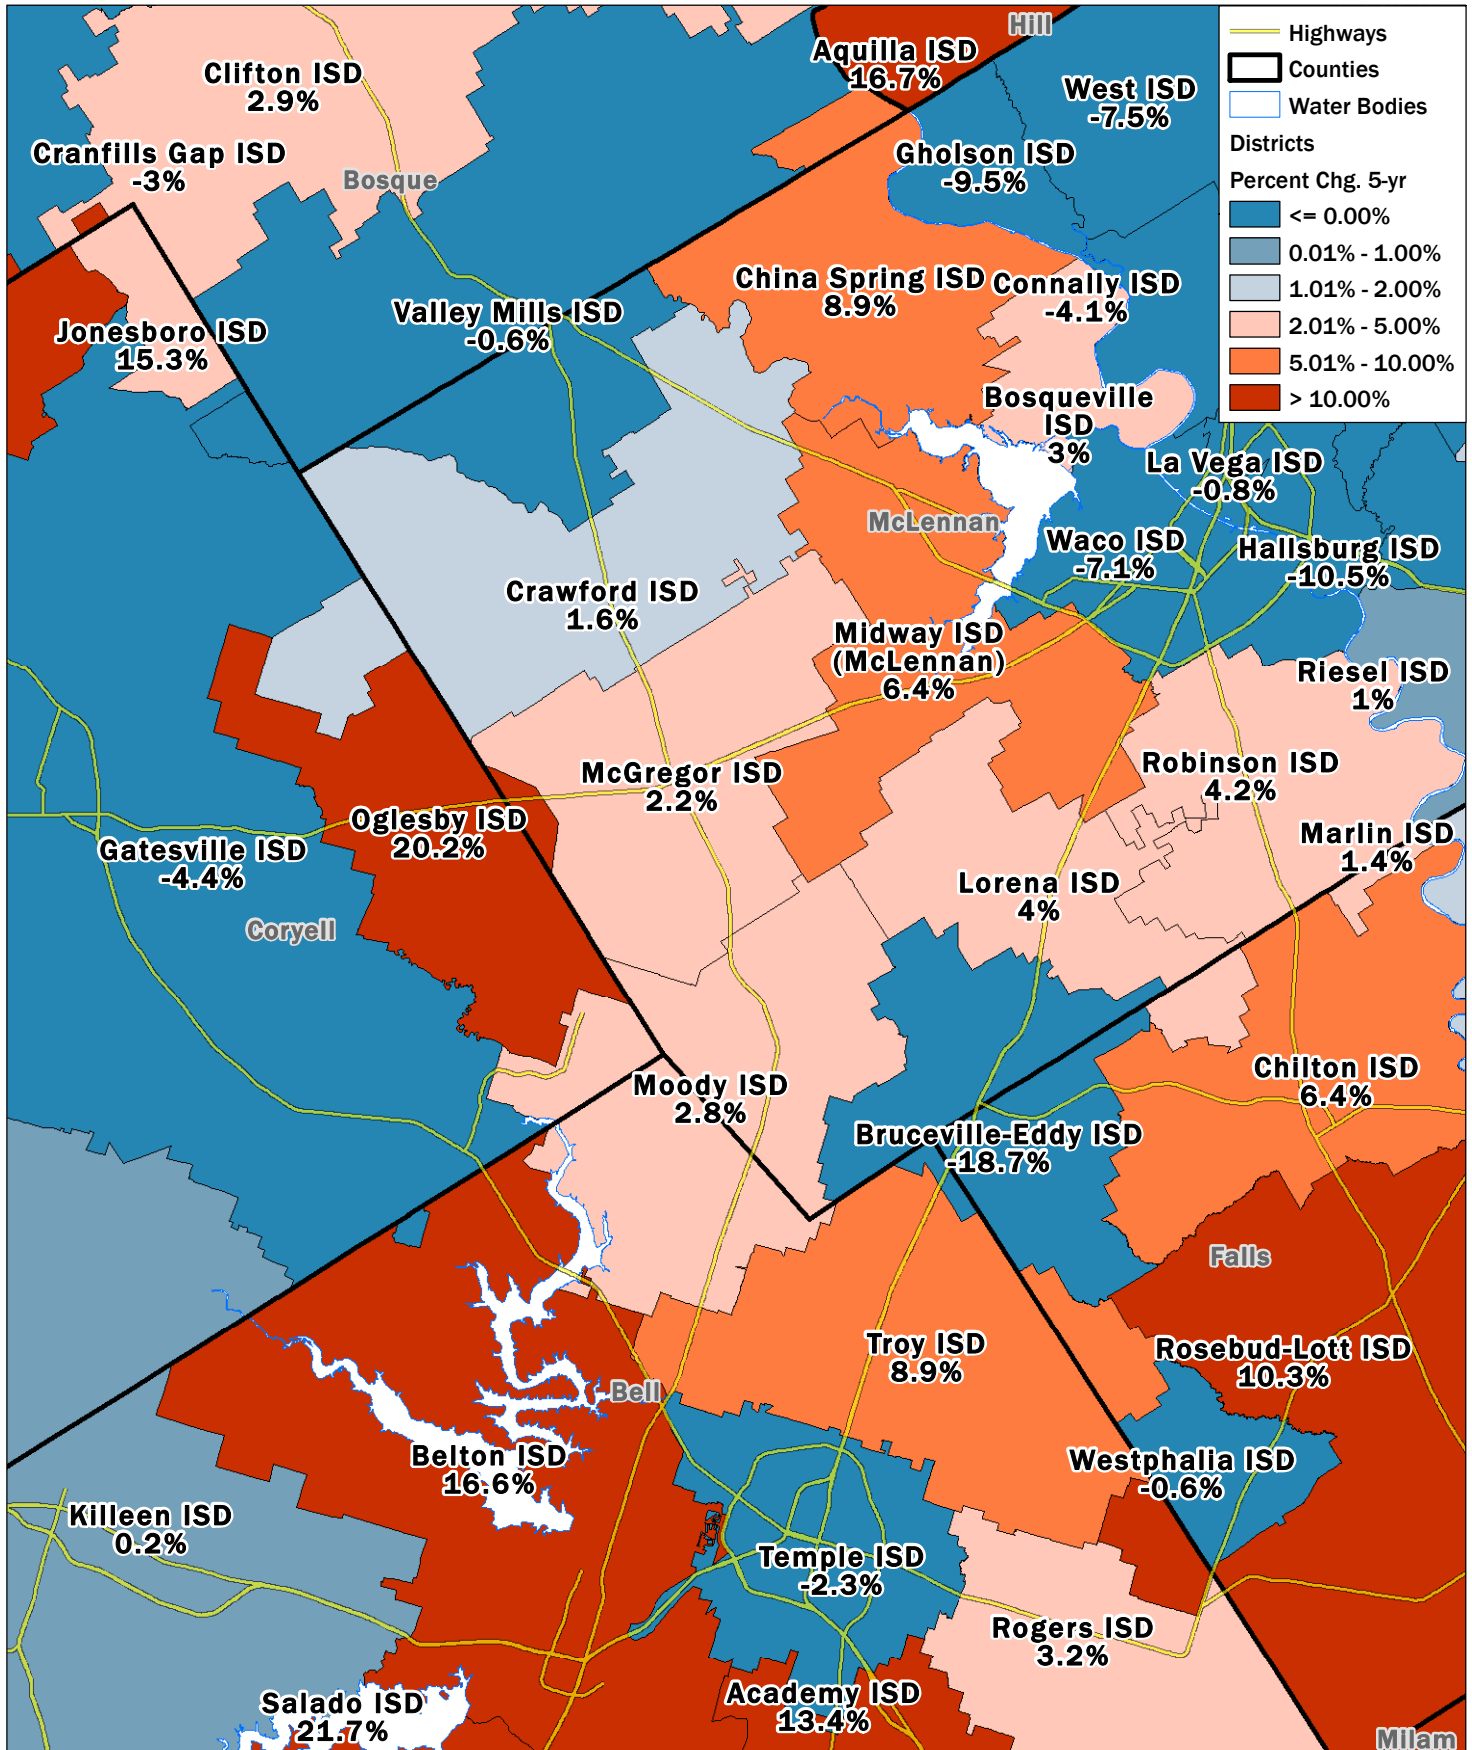

Percent Change in School District Enrollment

5-Year Change: 2016-17 to 2021-22

Source: Texas Education Agency