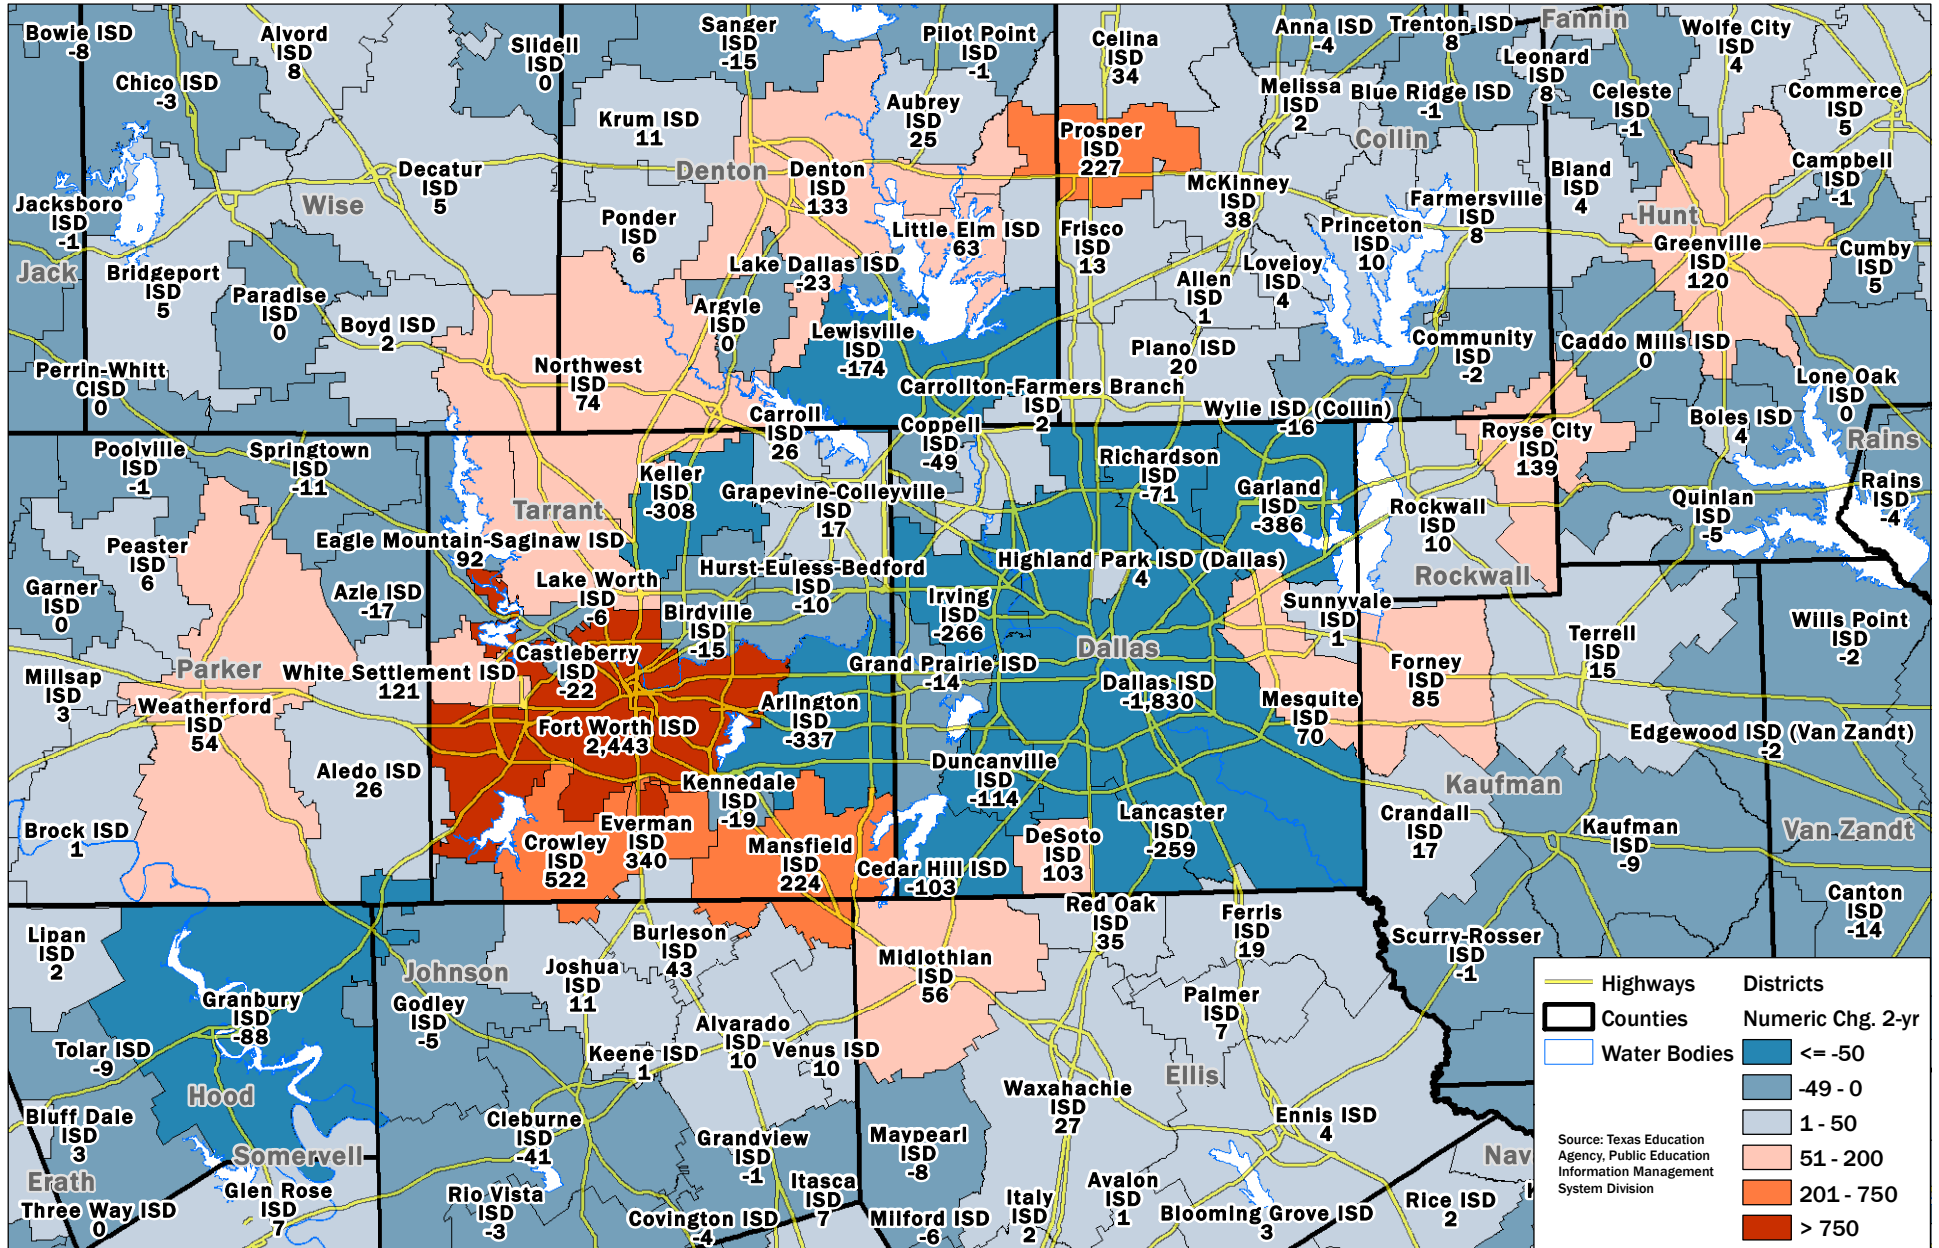

Numeric Change in Charter School Transfers

2-Year Change: 2019-20 to 2021-22

Source: Texas Education Agency