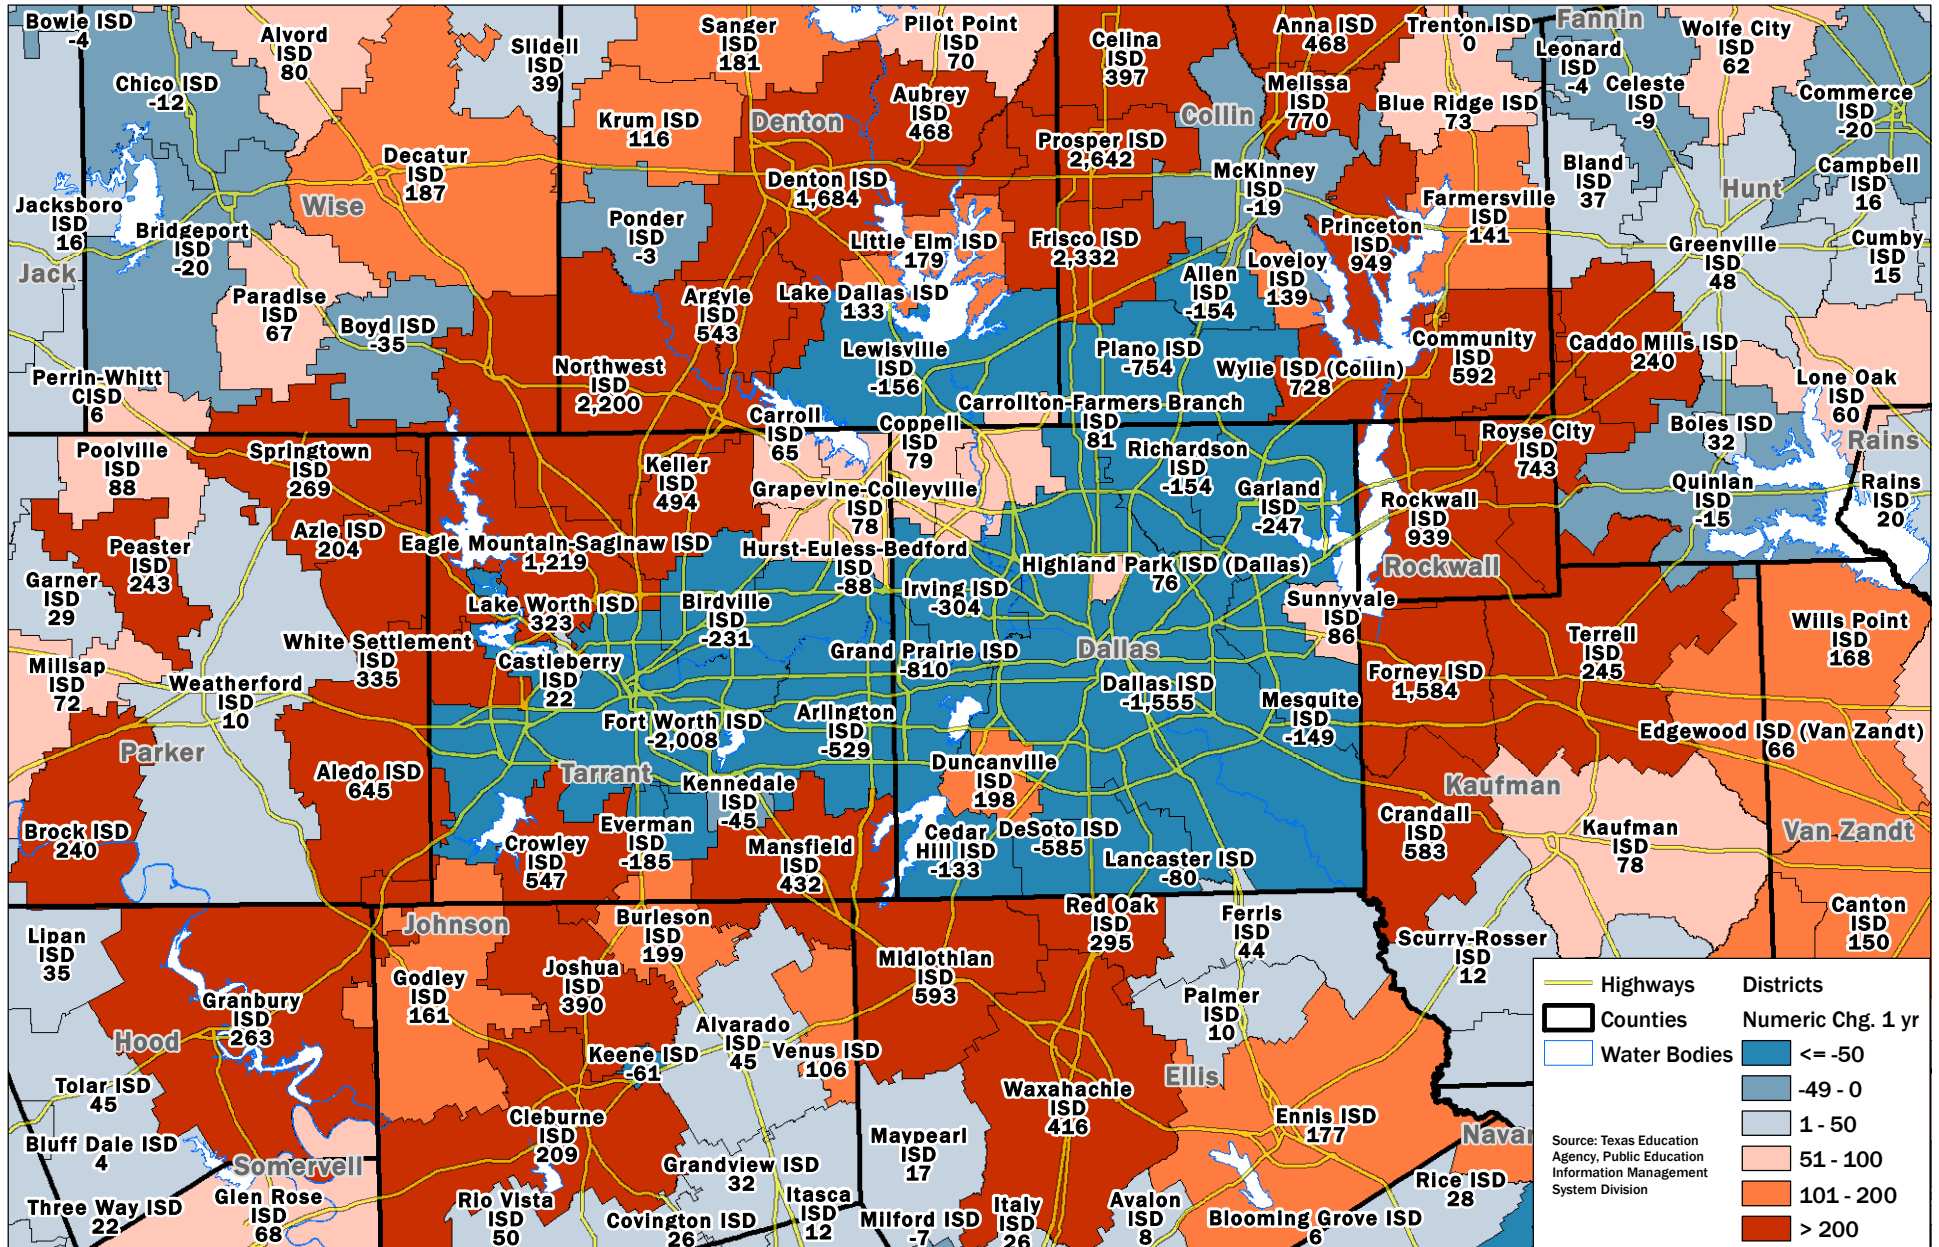

Numeric Change in School District Enrollment

1-Year Change: 2020-21 to 2021-22

Source: Texas Education Agency