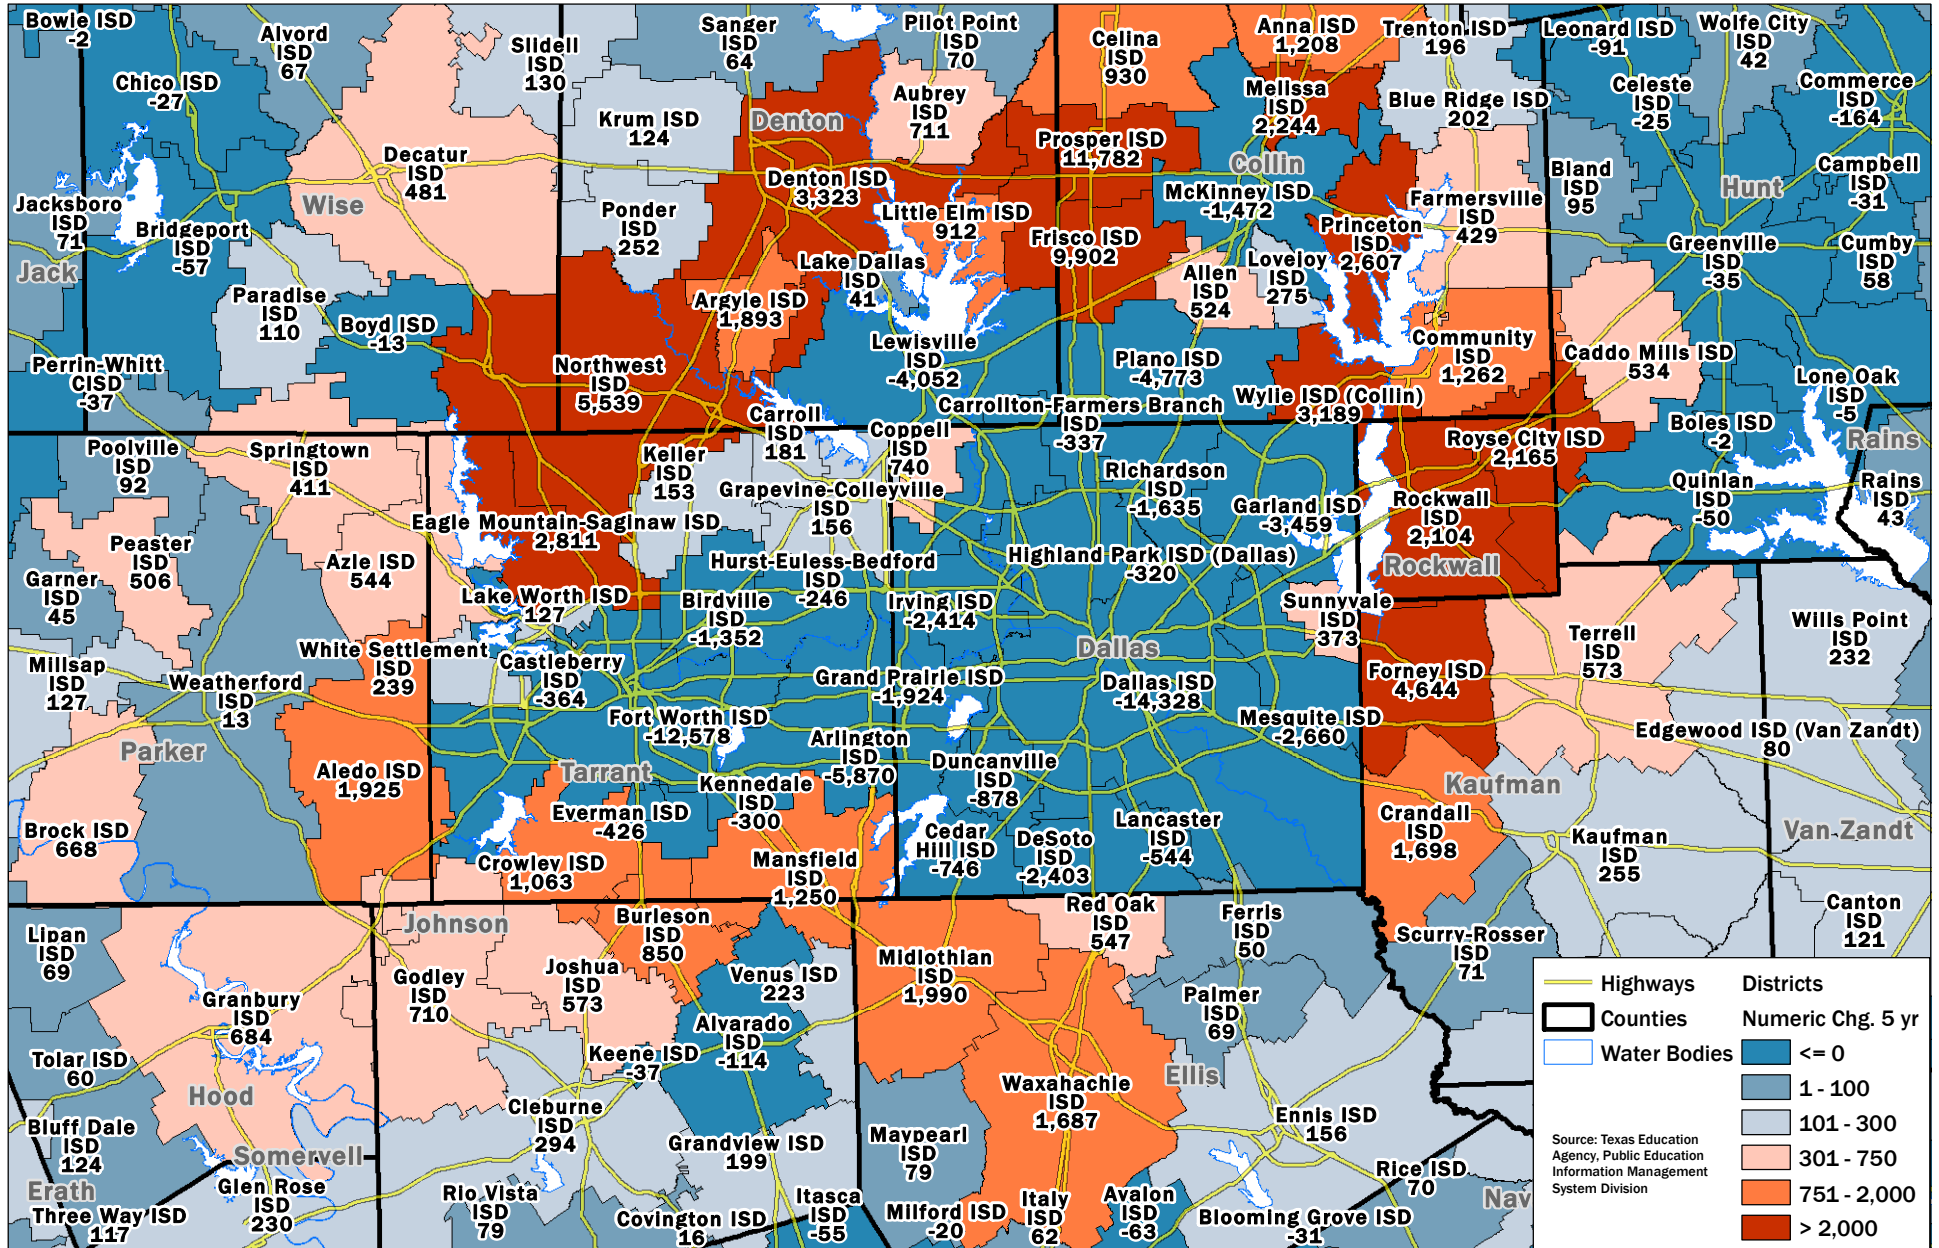

Numeric Change in School District Enrollment

5-Year Change: 2016-17 to 2021-22

— Highways
 Counties
 Water Bodies

Districts
Numeric Chg. 5 yr

- <= 0
- 1 - 100
- 101 - 300
- 301 - 750
- 751 - 2,000
- > 2,000