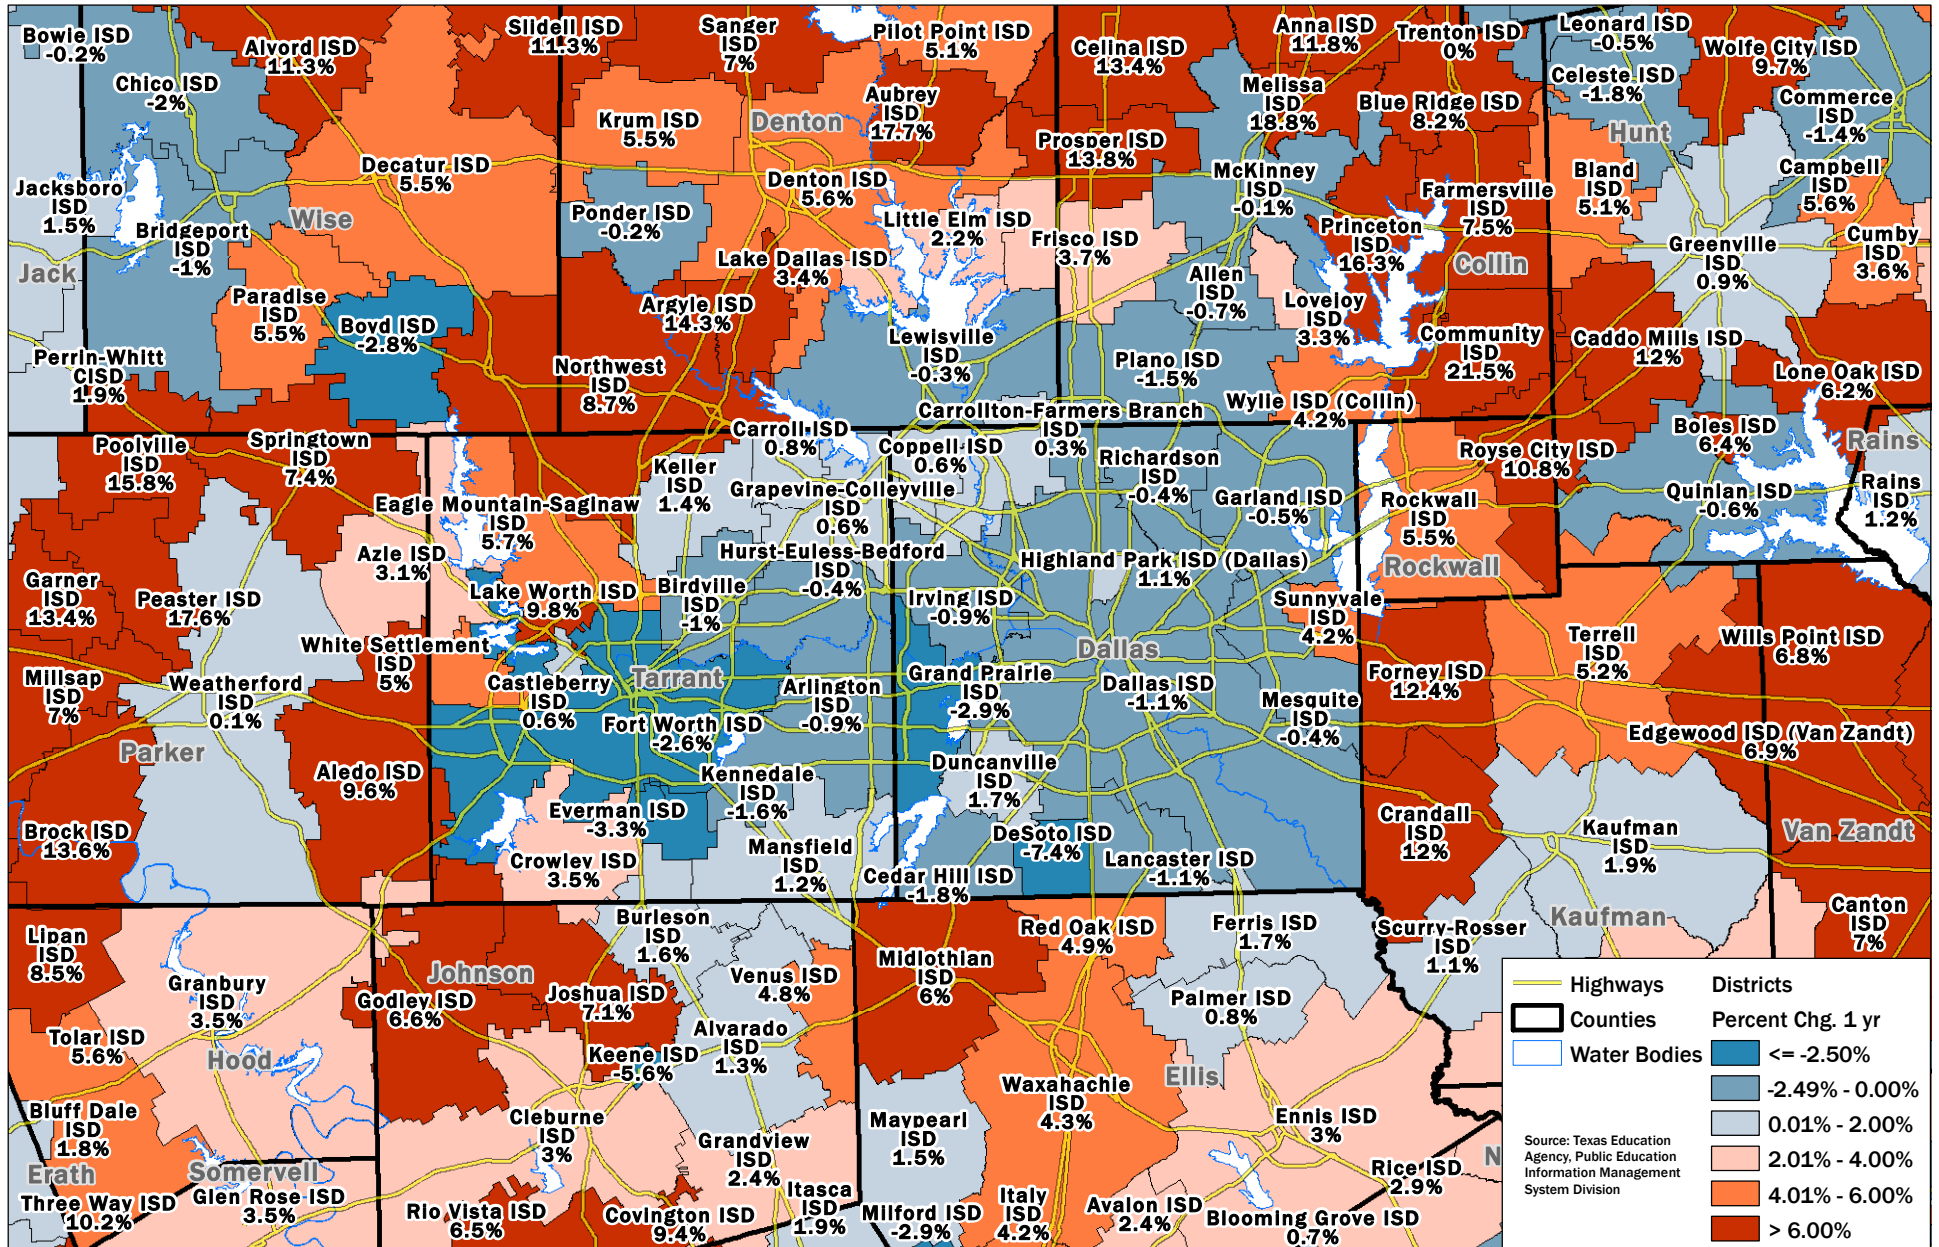

Percent Change in School District Enrollment

1-Year Change: 2020-21 to 2021-22

Source: Texas Education Agency