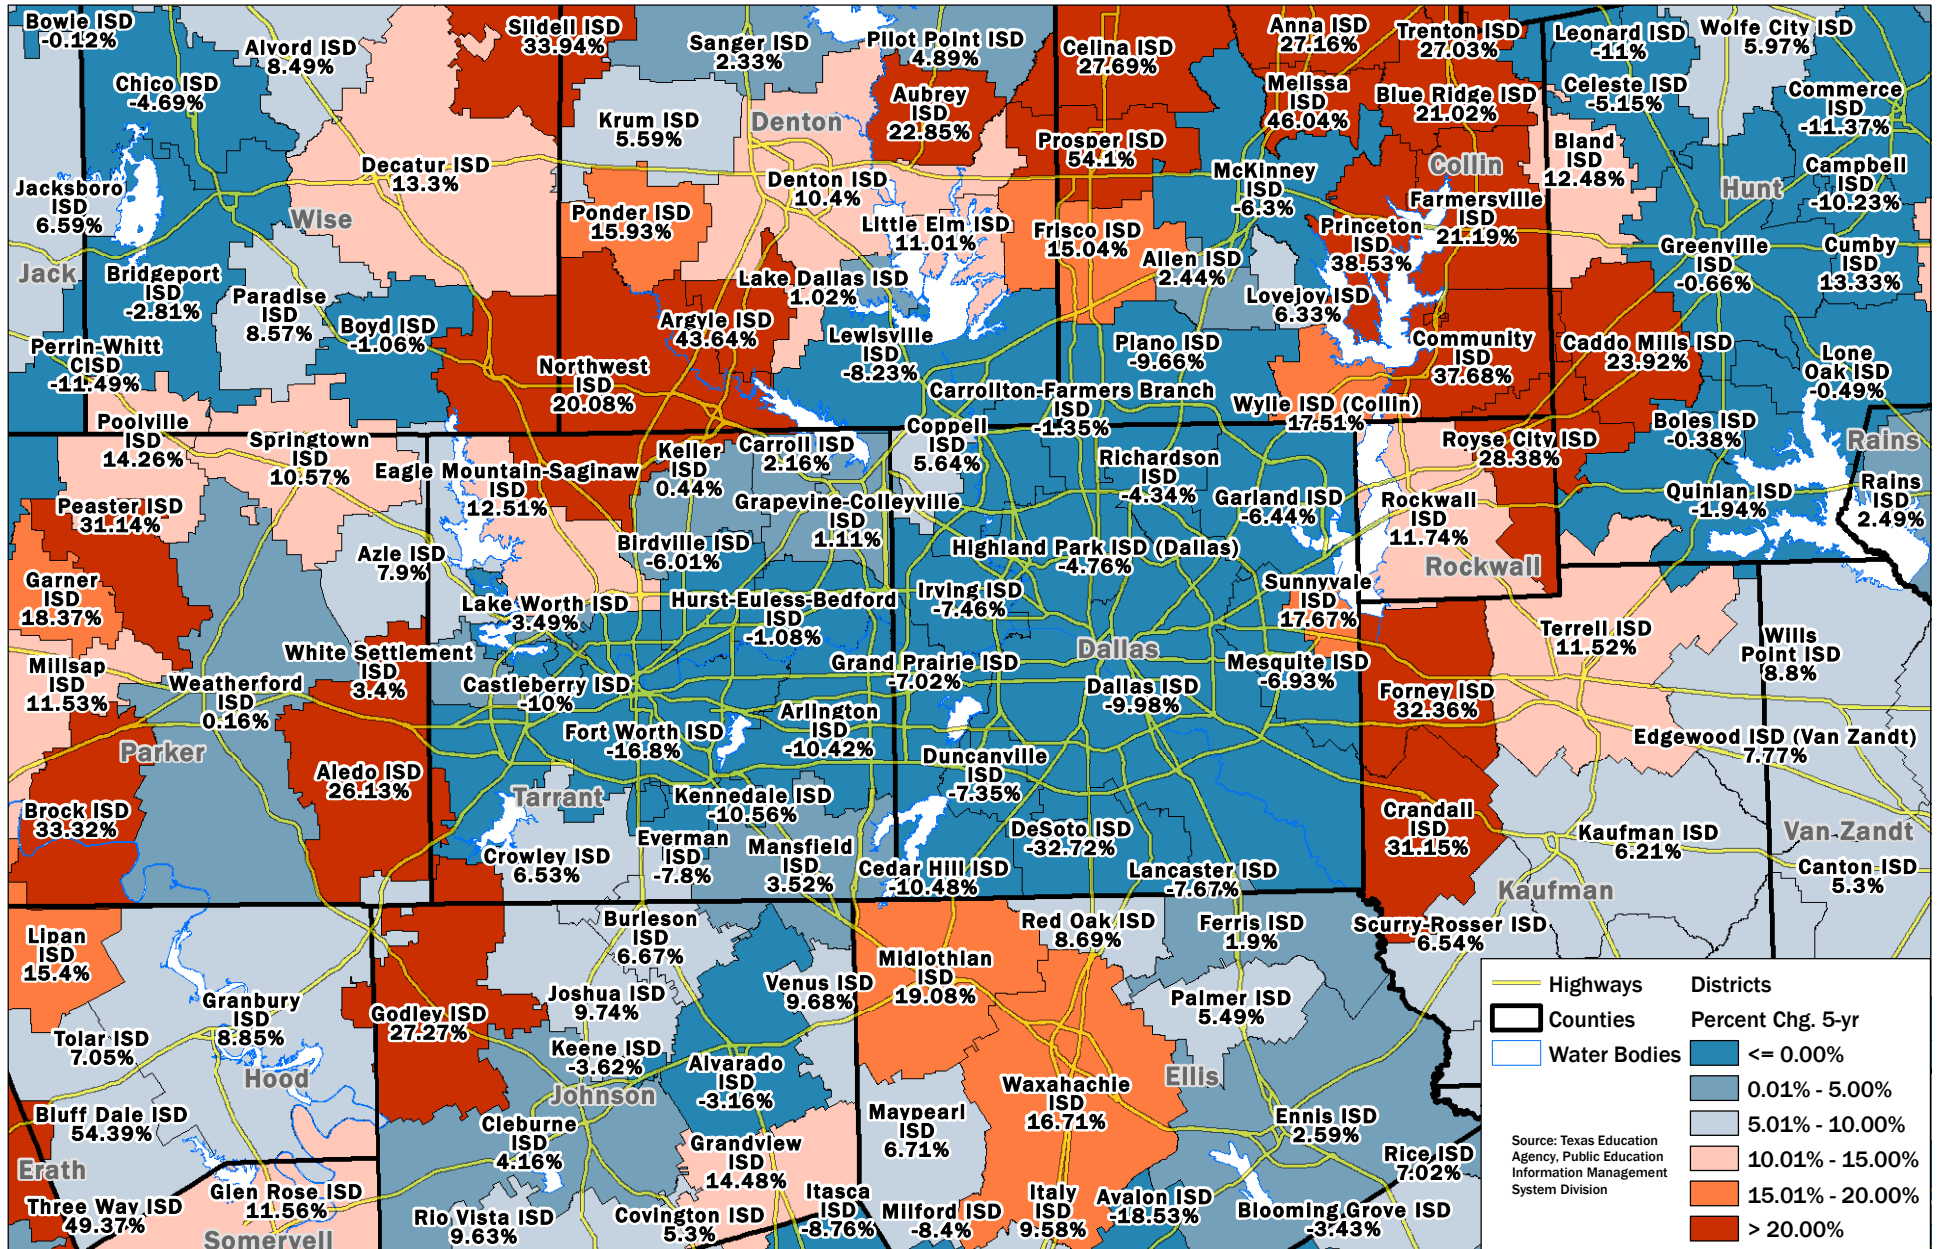

# Percent Change in School District Enrollment

5-Year Change: 2016-17 to 2021-22

Source: Texas Education Agency