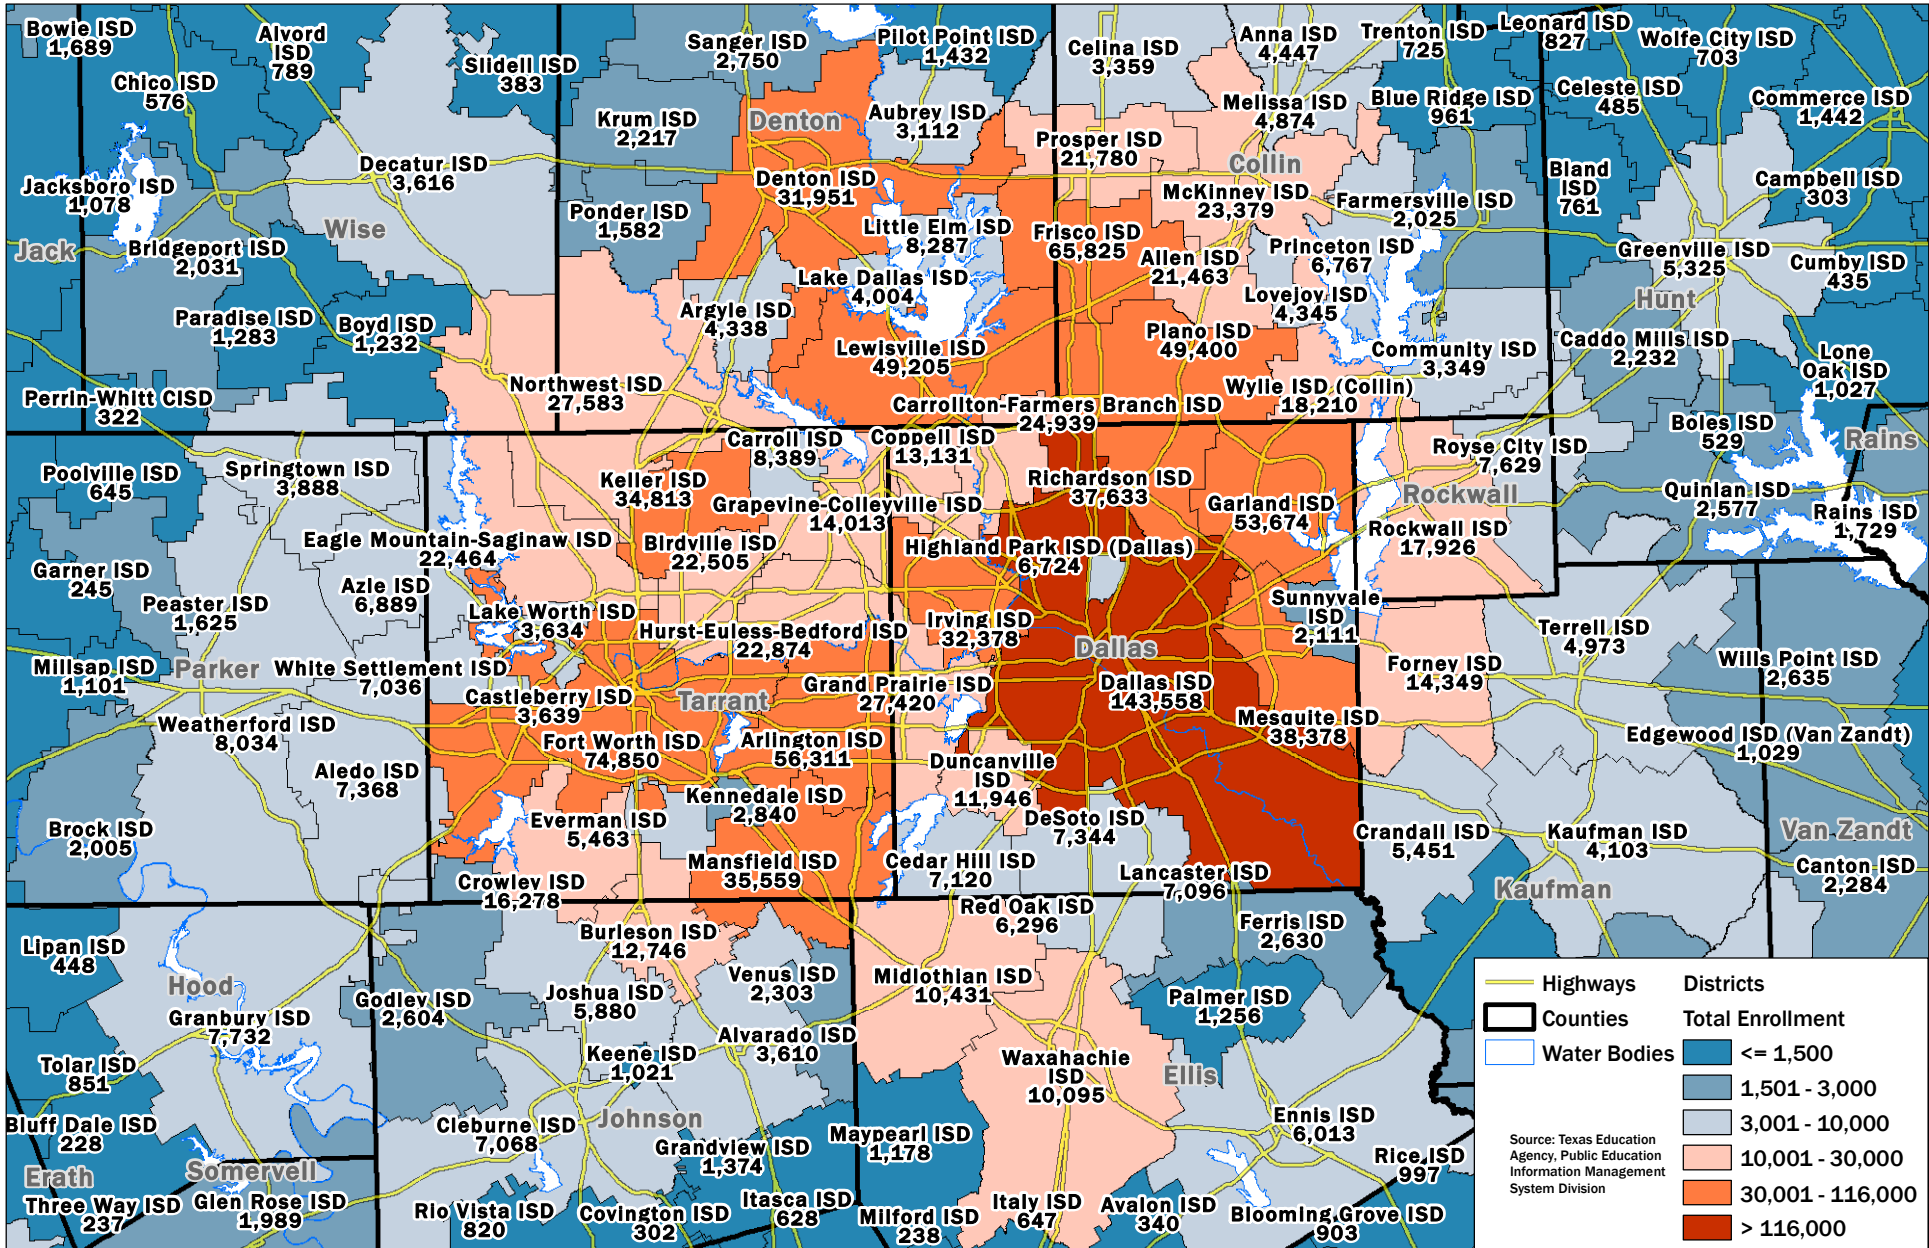

Total School District Enrollment 2021-2022

Highways
 Counties
 Water Bodies

Districts
Total Enrollment
 ≤ 1,500
 1,501 - 3,000
 3,001 - 10,000
 10,001 - 30,000
 30,001 - 116,000
 > 116,000

Source: Texas Education Agency, Public Education Information Management System Division