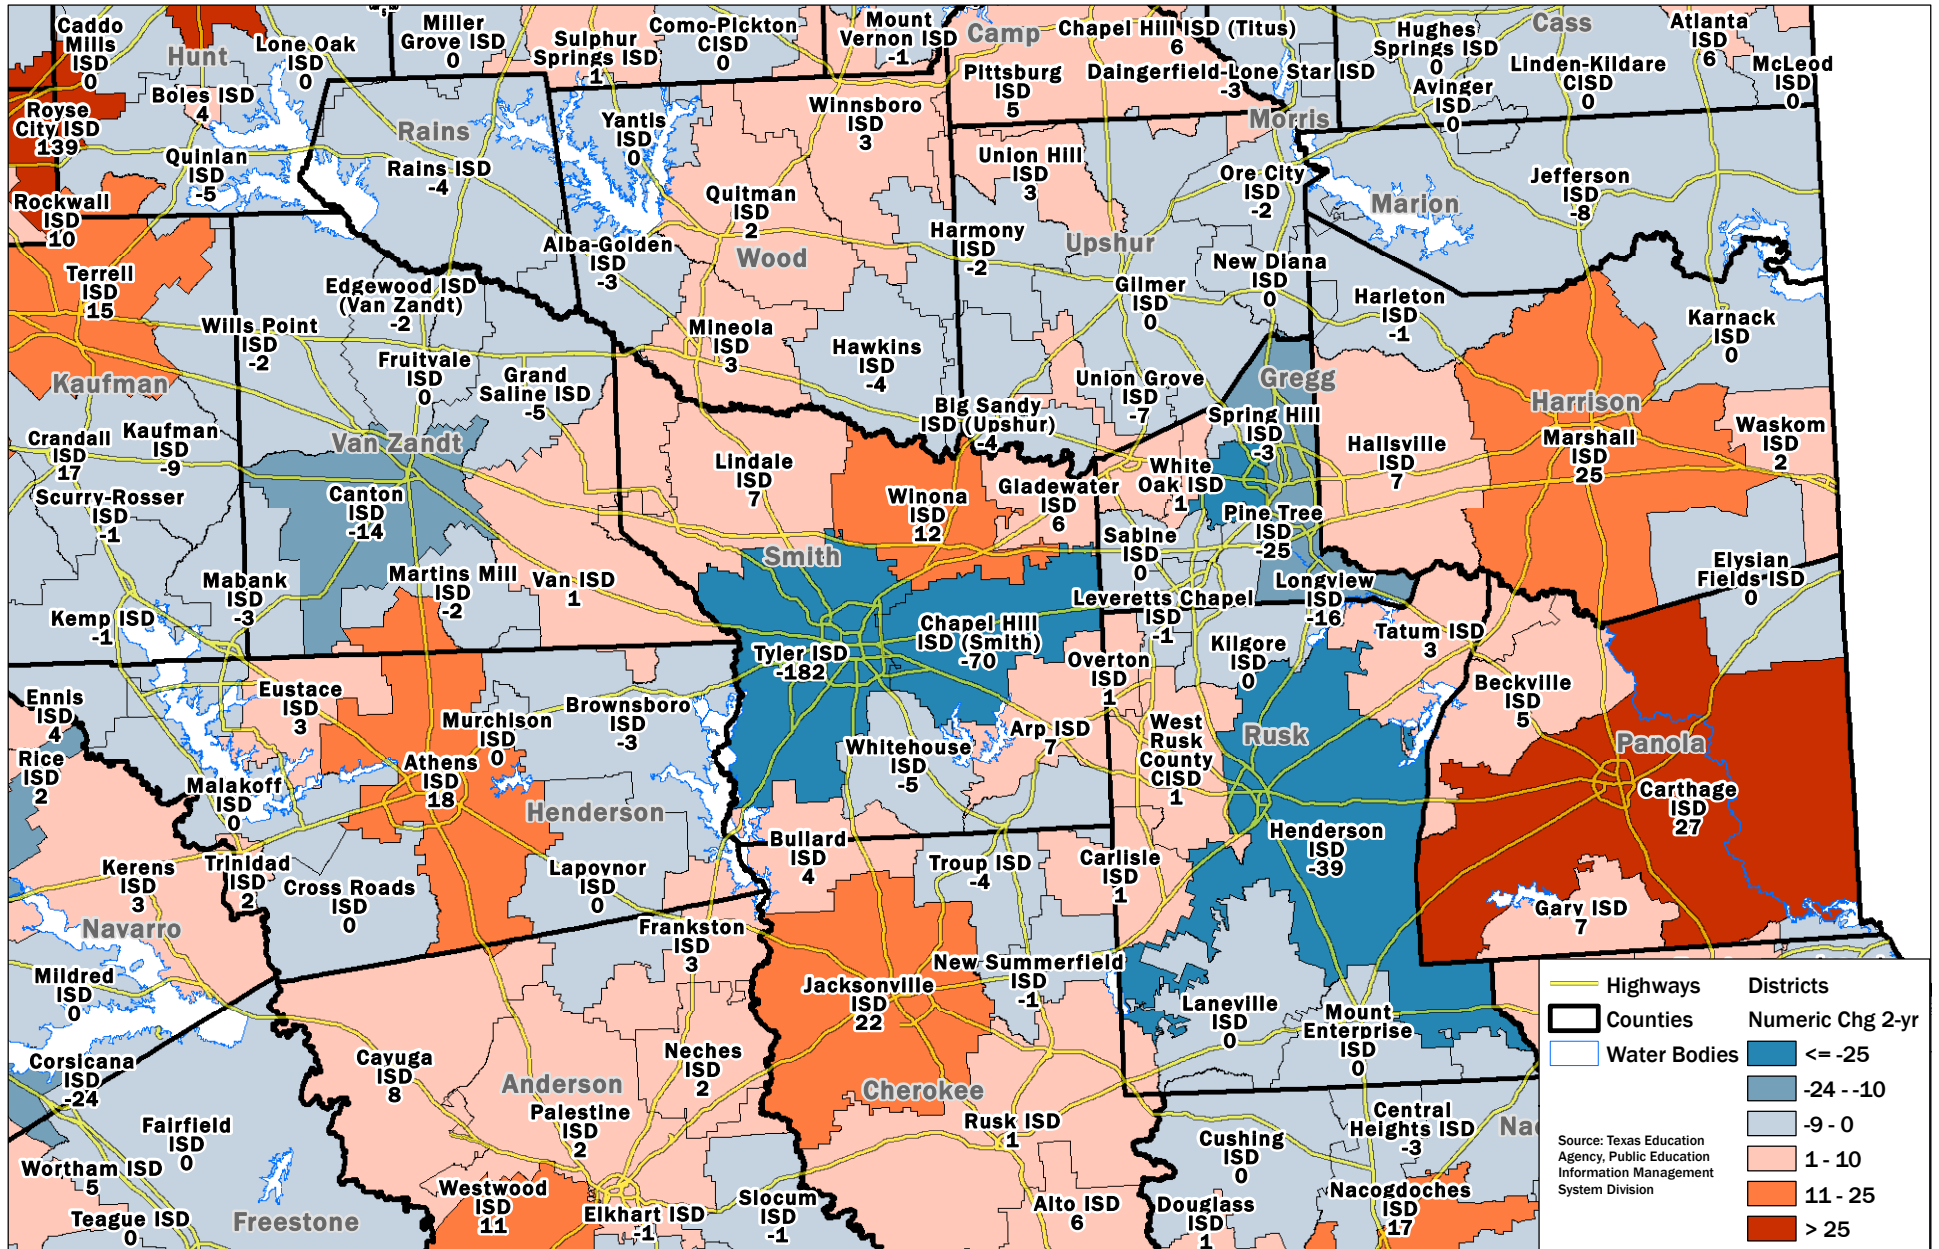

Numeric Change in Charter School Transfers

2-Year Change: 2019-20 to 2021-22

0 2.5 5 10 Miles

Source: Texas Education Agency