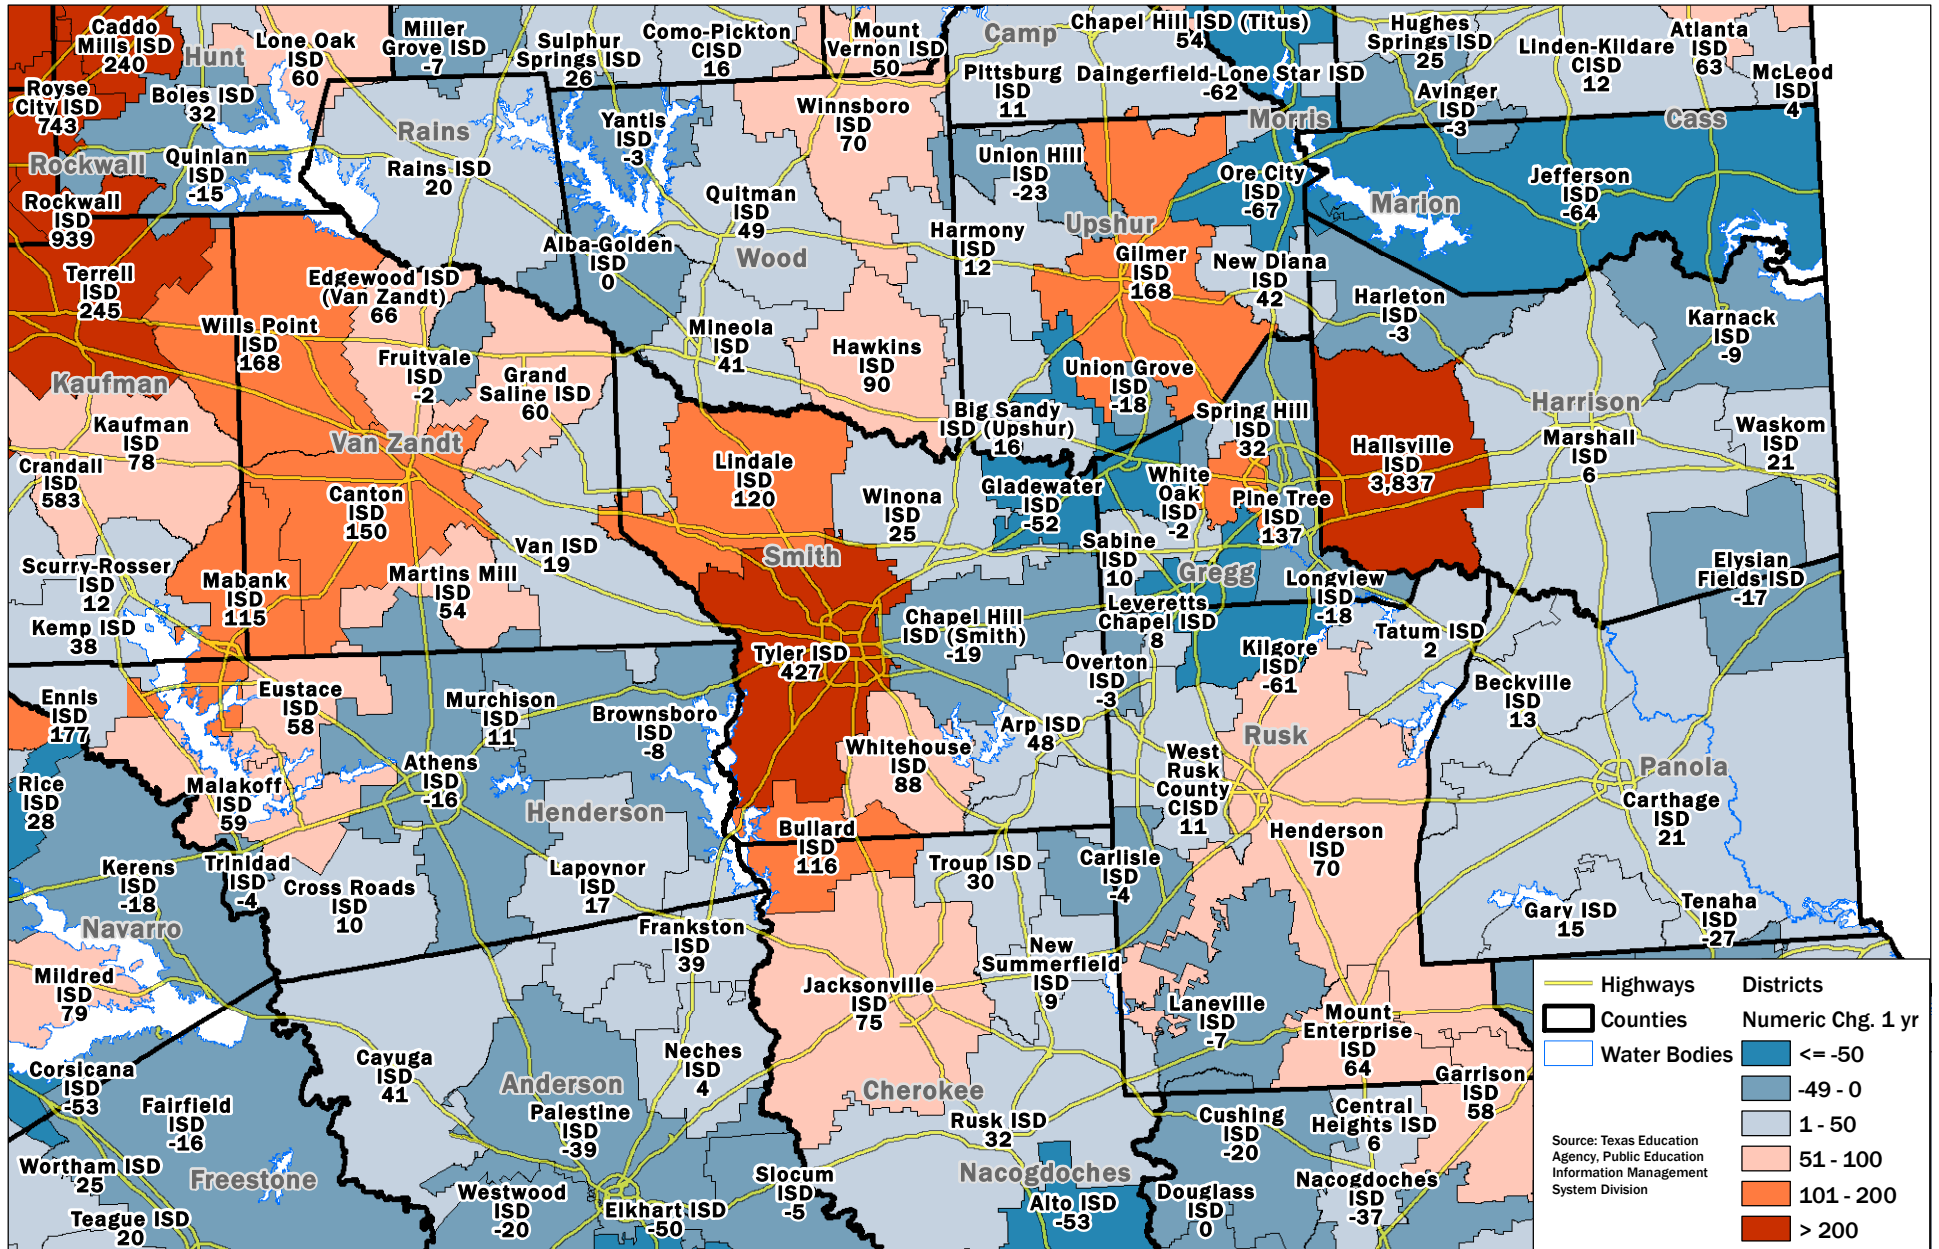

# Numeric Change in School District Enrollment

1-Year Change: 2020-21 to 2021-22

Source: Texas Education Agency