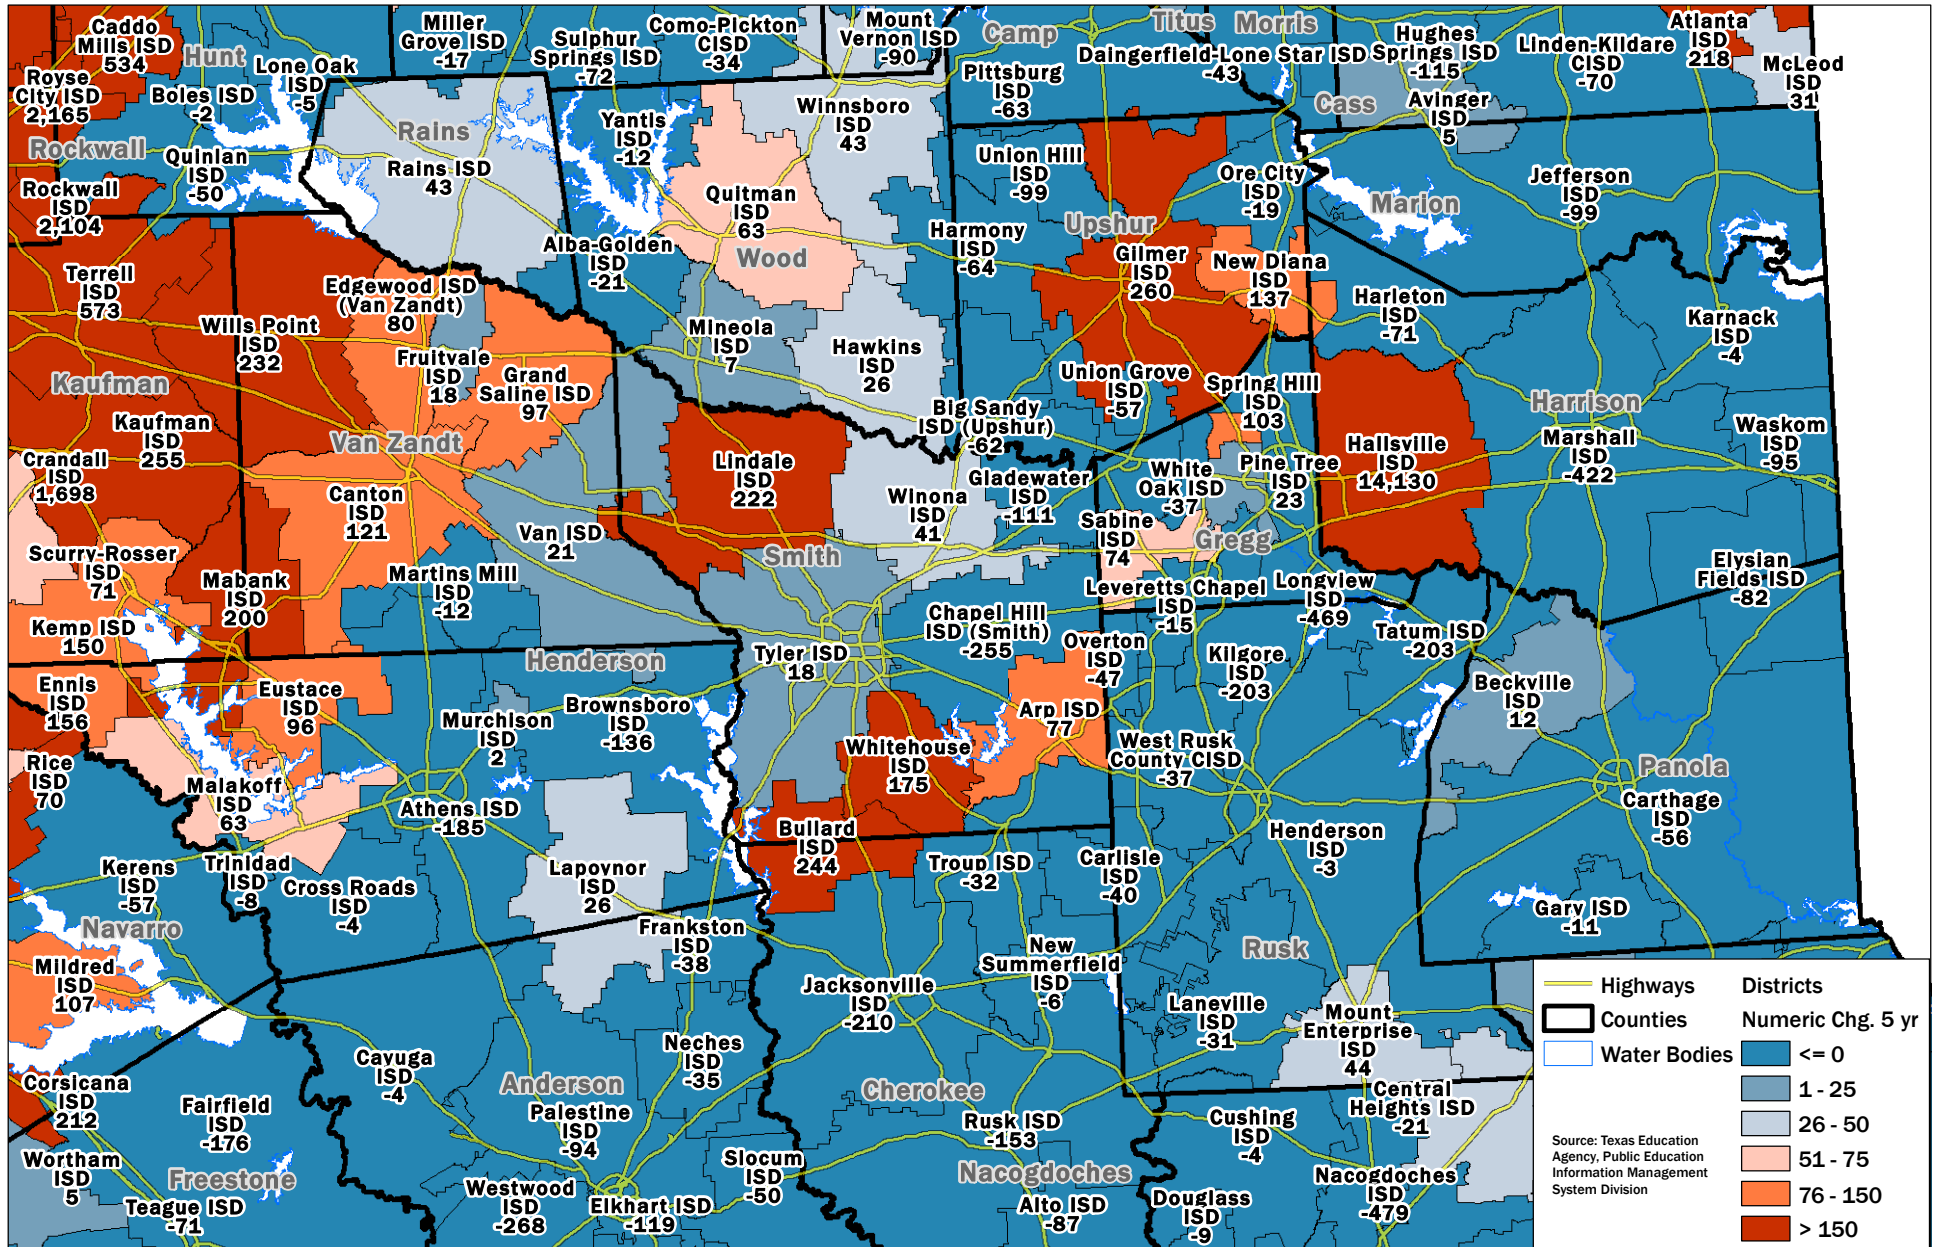

Numeric Change in School District Enrollment

5-Year Change: 2016-17 to 2021-22

Source: Texas Education Agency