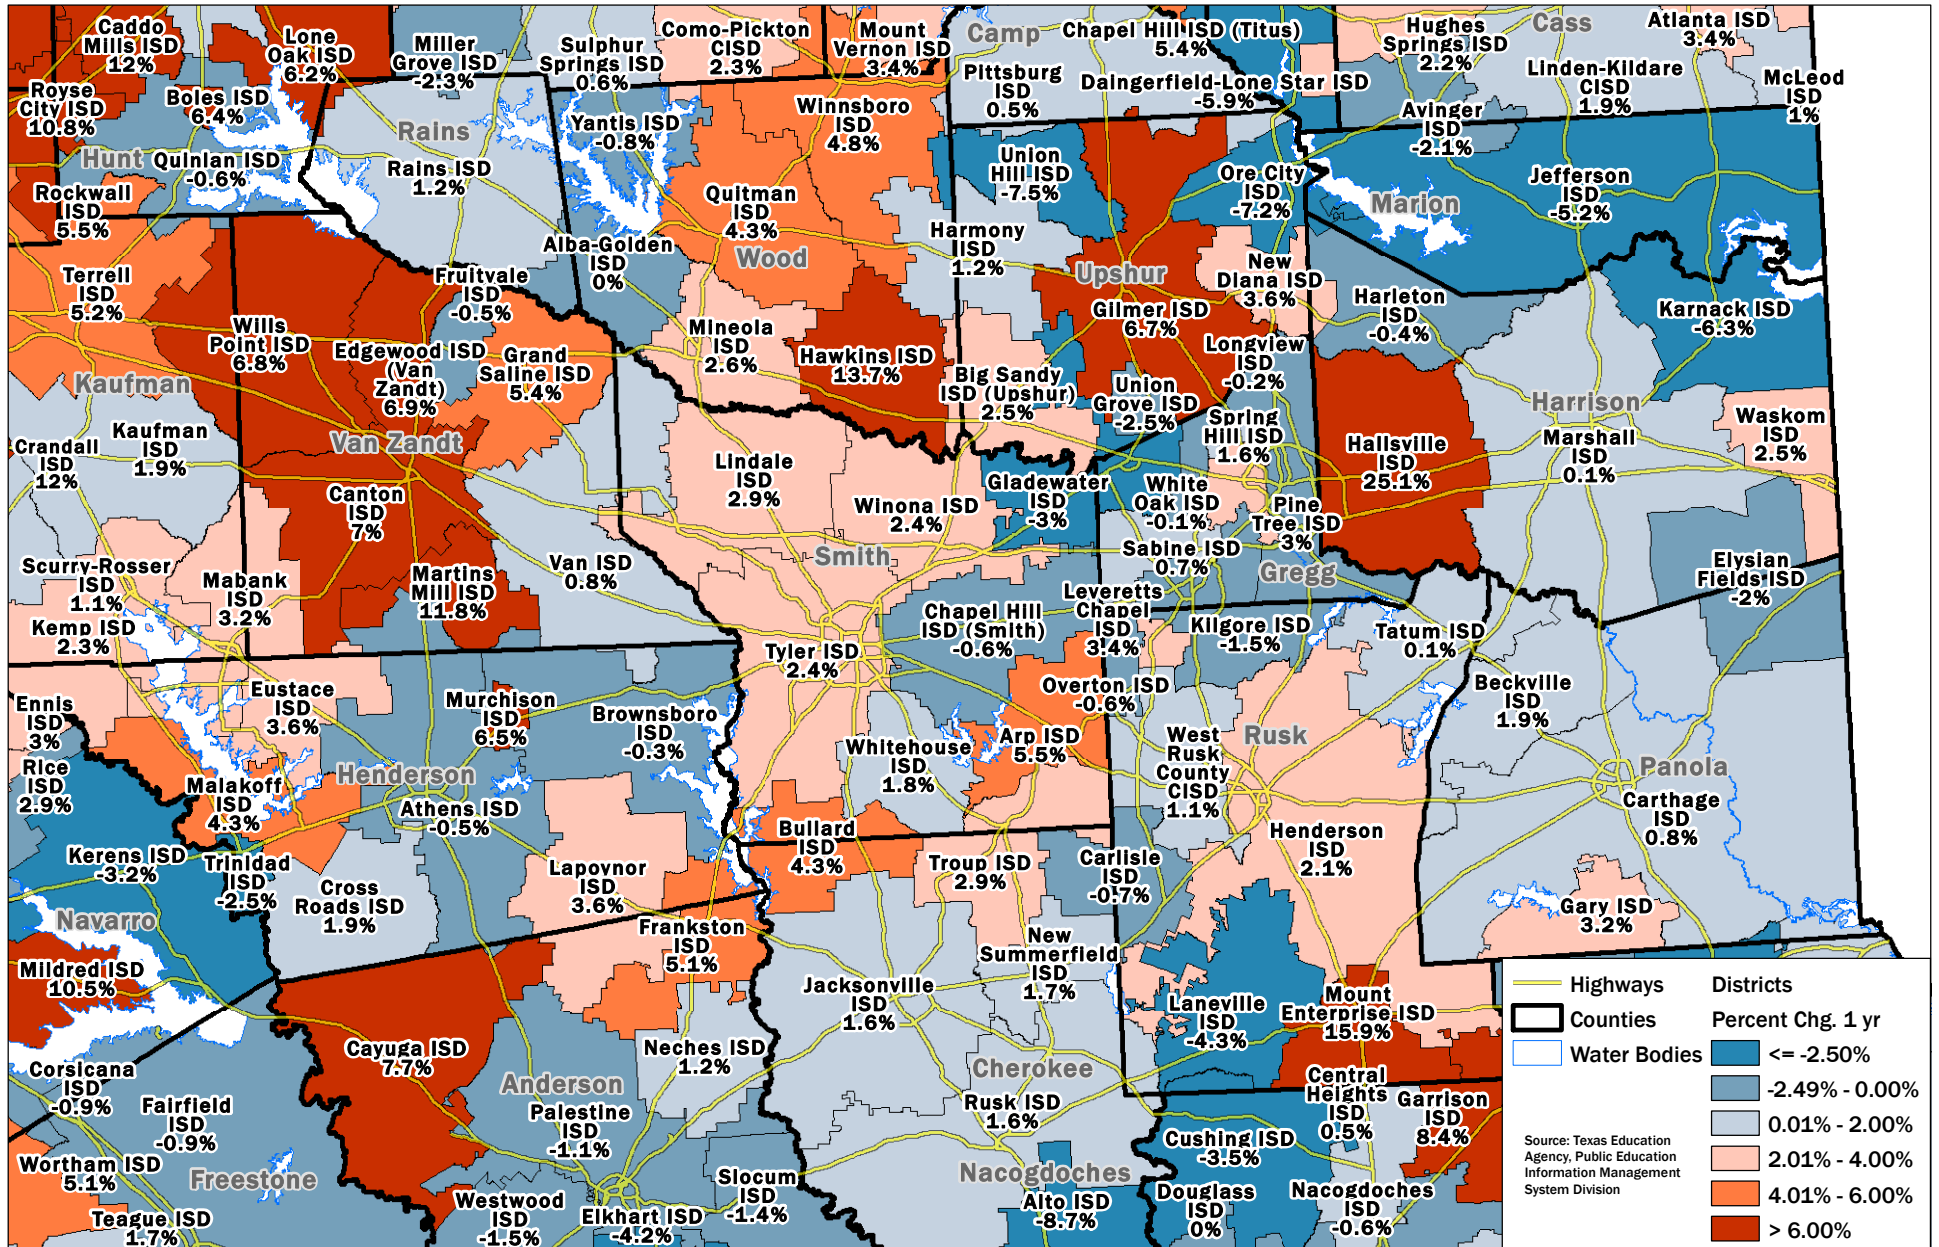

Percent Change in School District Enrollment

1-Year Change: 2020-21 to 2021-22

Source: Texas Education Agency