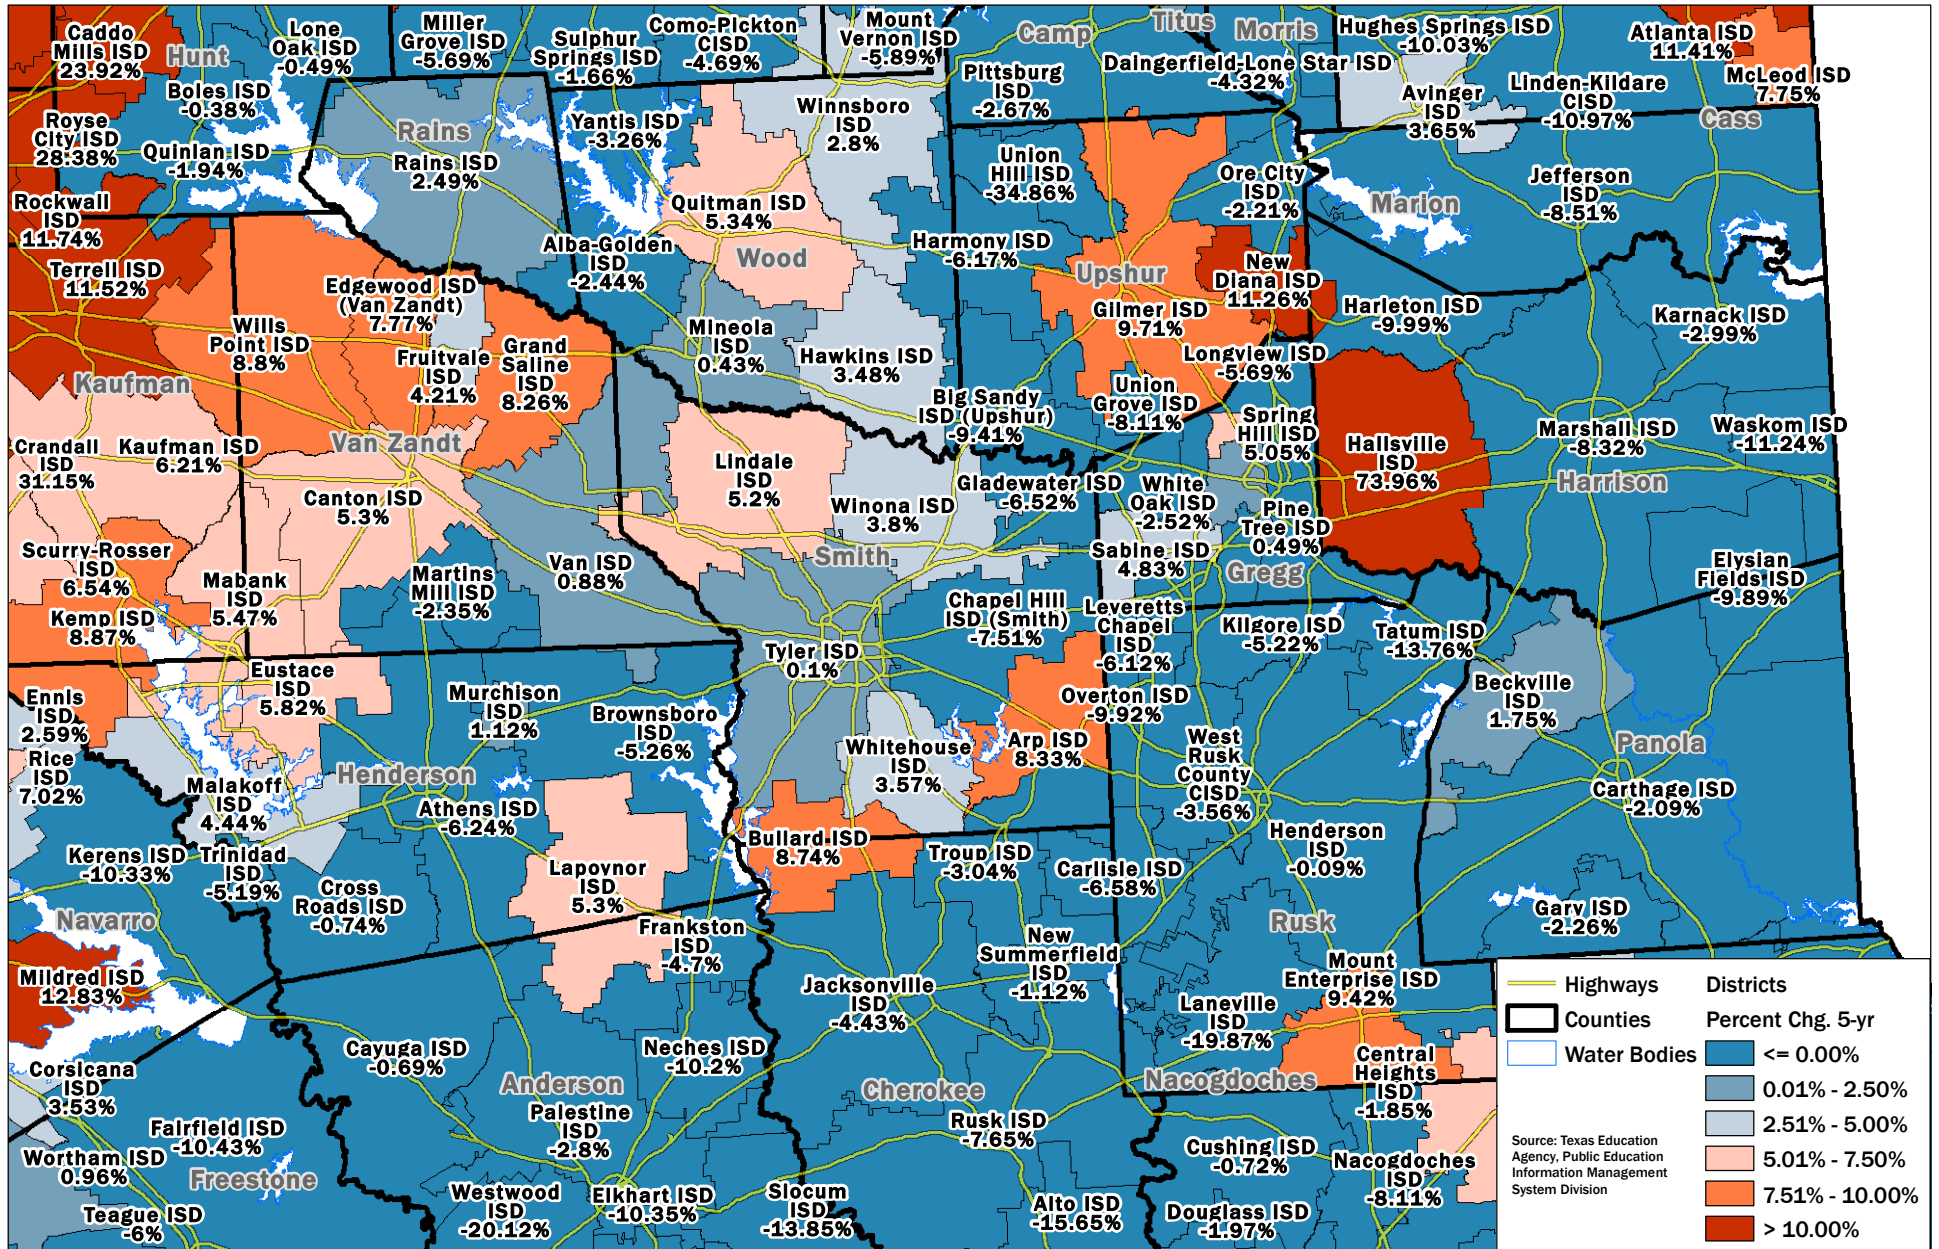

Percent Change in School District Enrollment

5-Year Change: 2016-17 to 2021-22

Source: Texas Education Agency