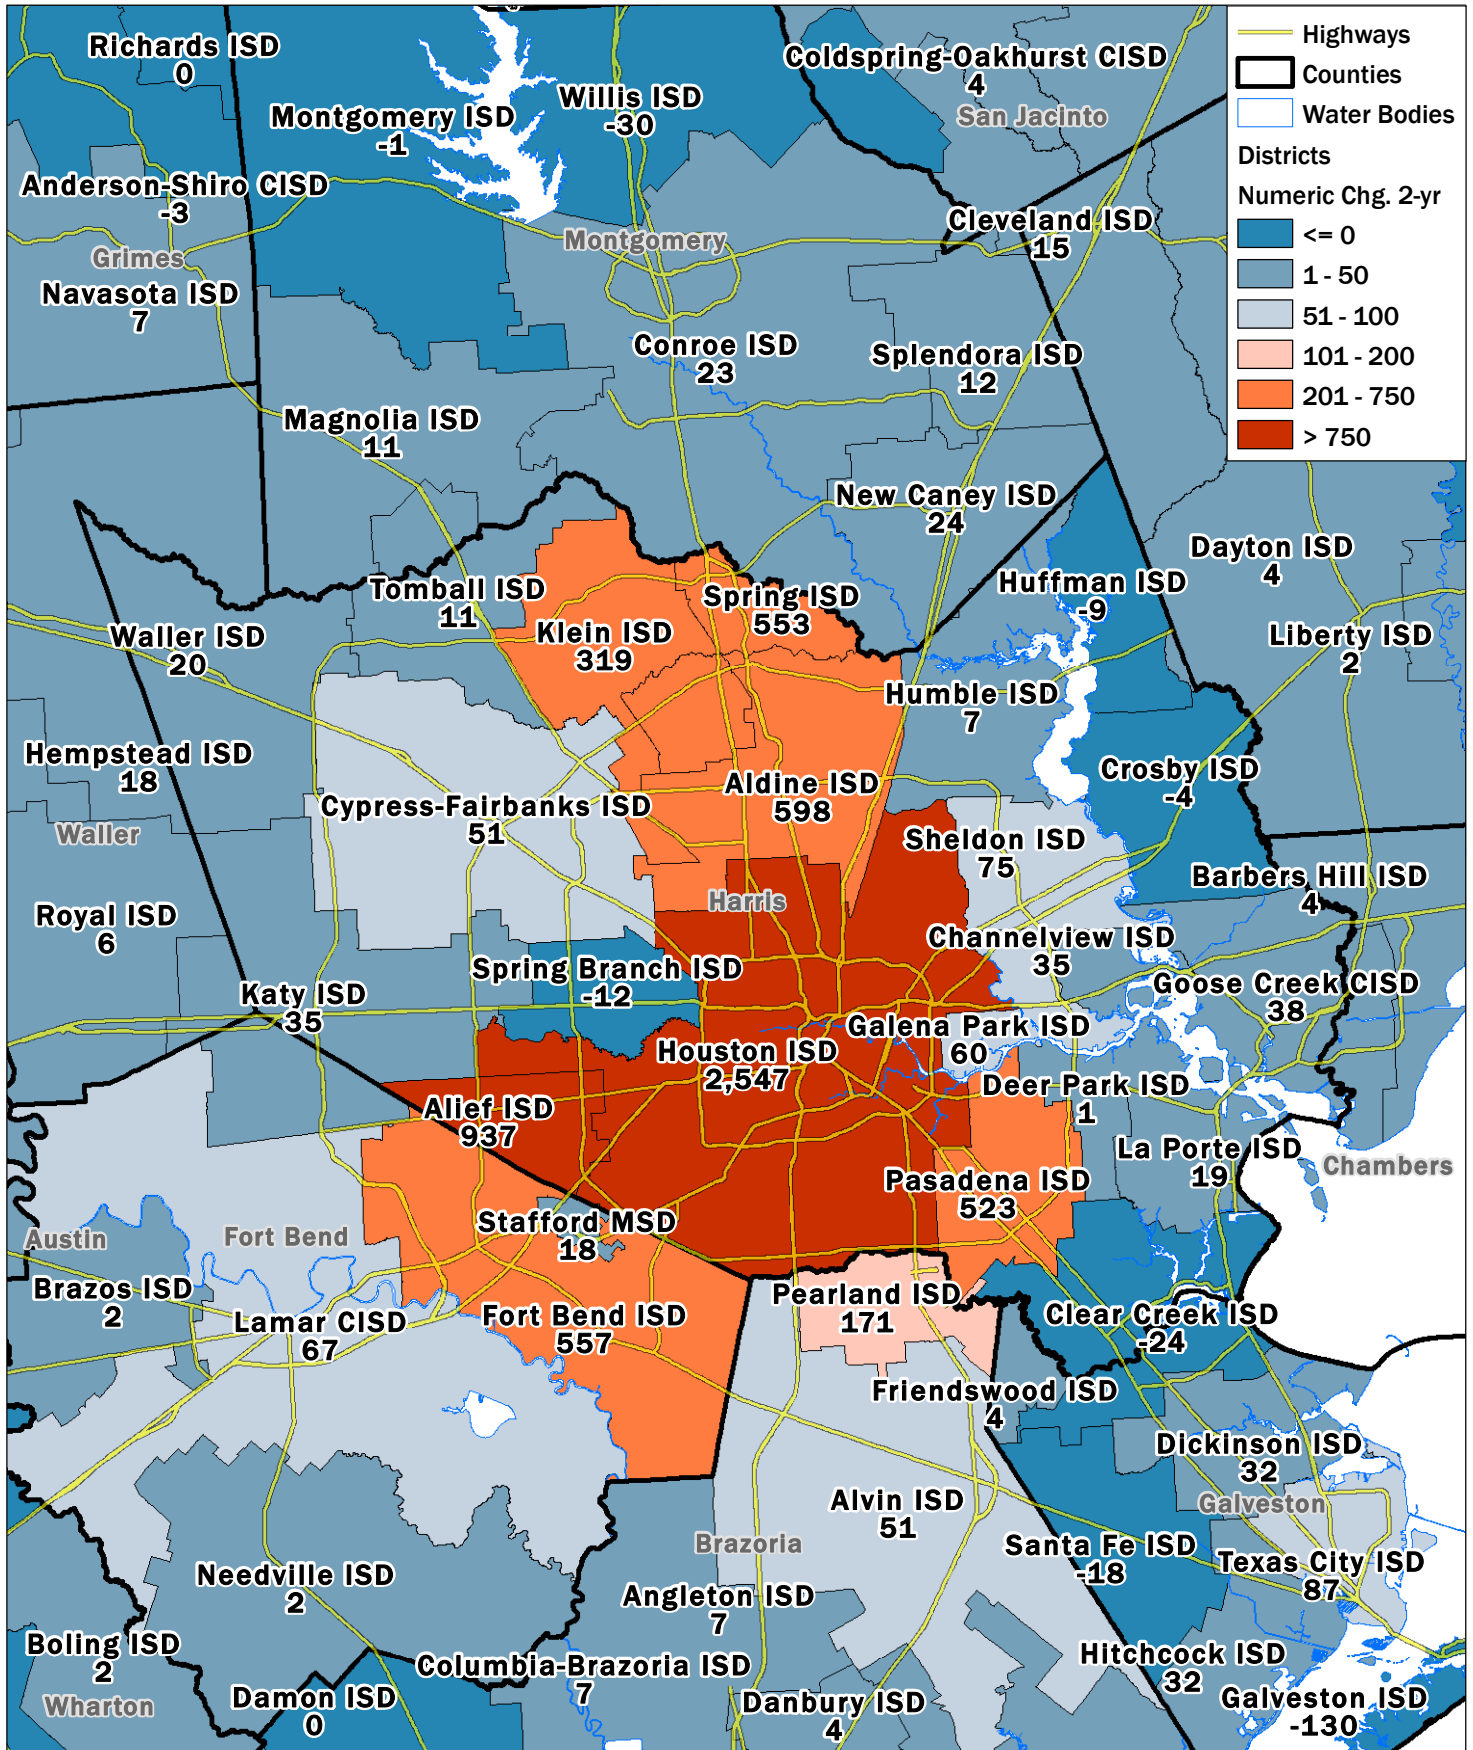

Numeric Change in Charter School Transfers

2-Year Change: 2019-20 to 2021-22

Source: Texas Education Agency