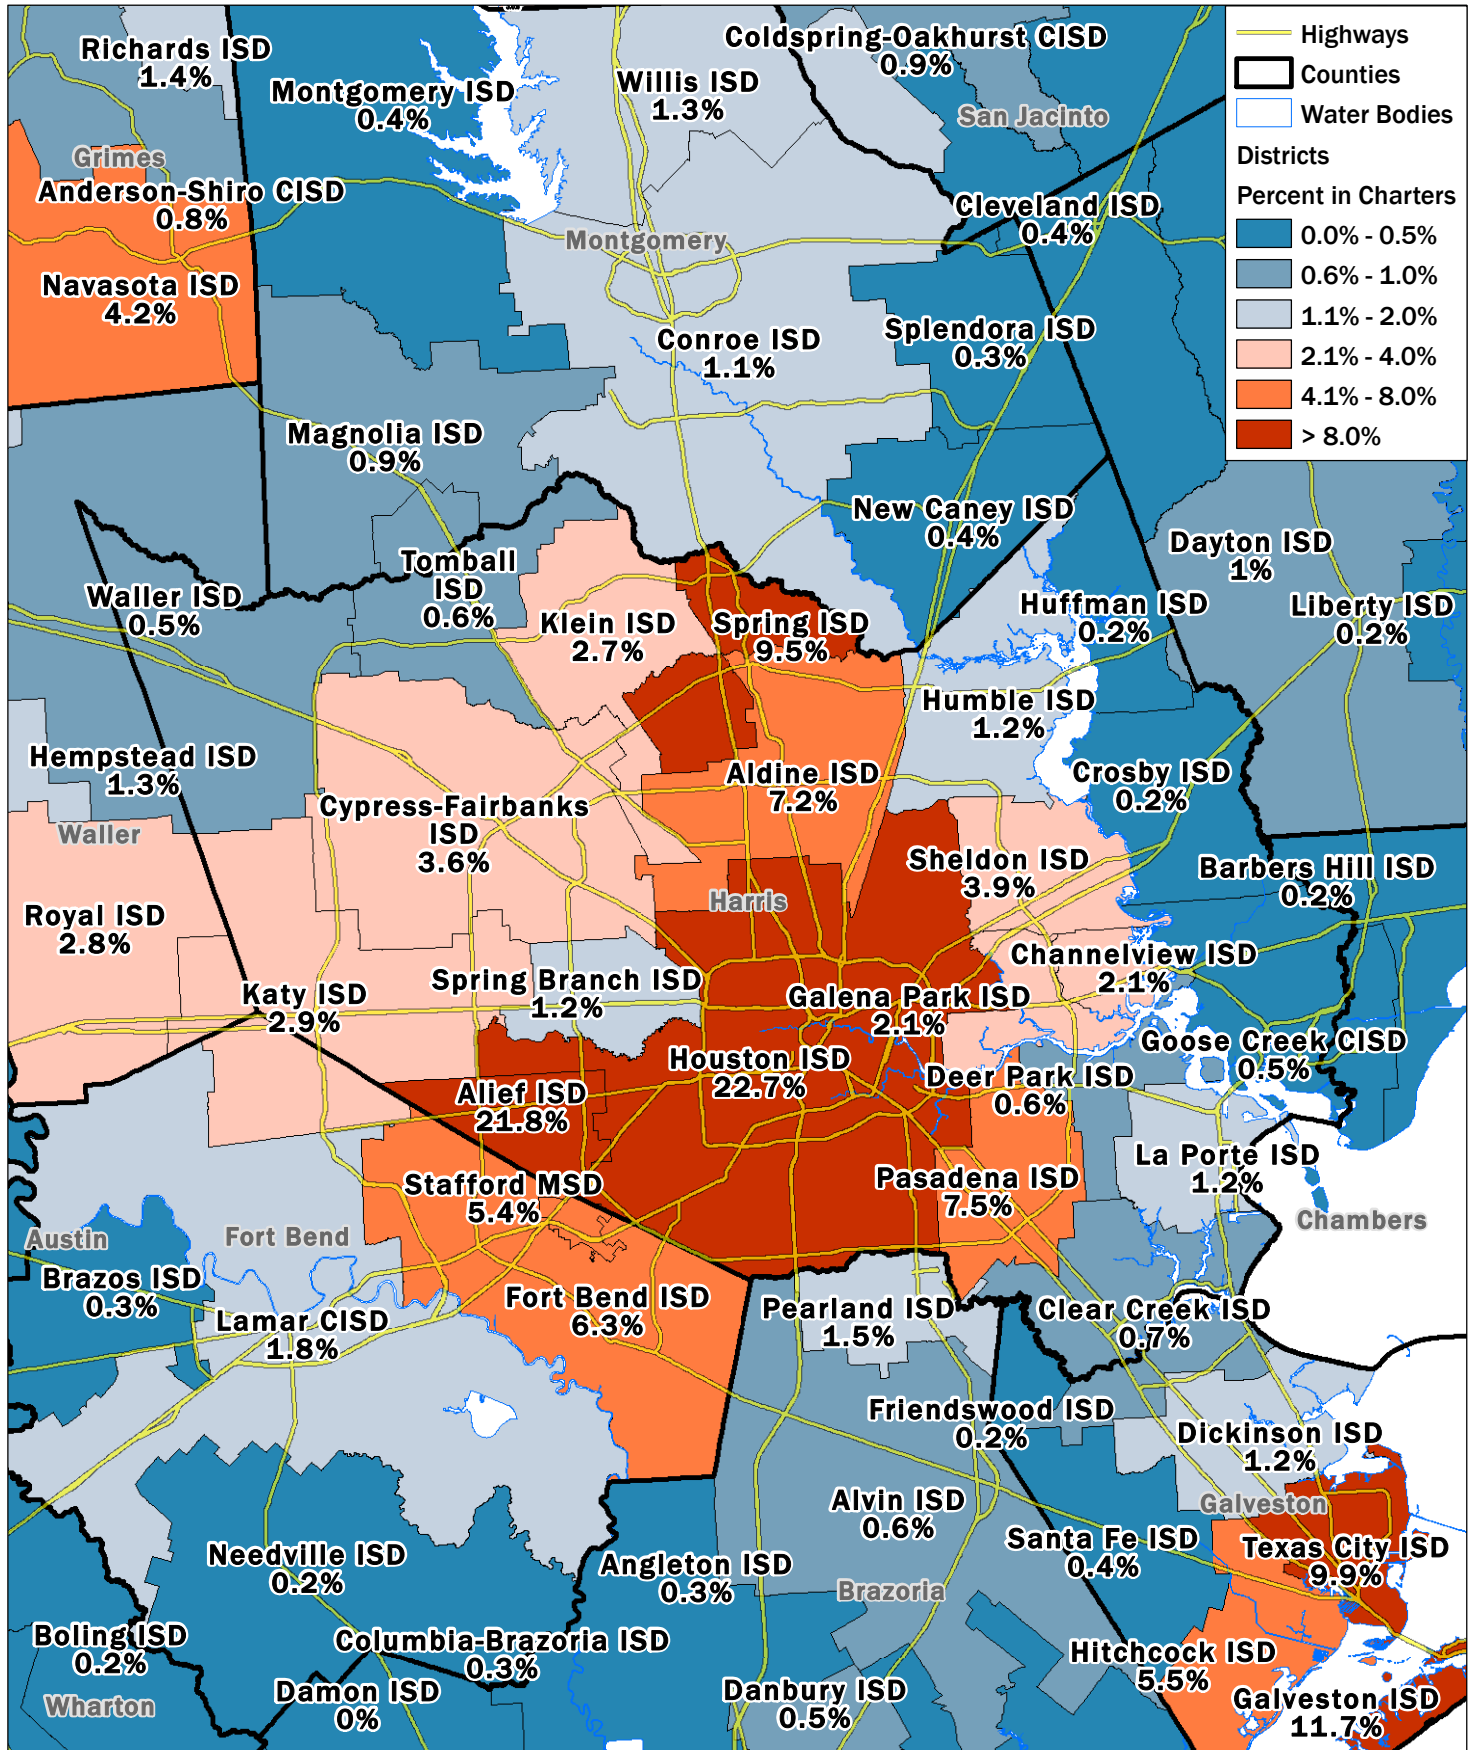

Numeric Change in Charter School Transfers

2-Year Change: 2019-20 to 2021-22

Source: Texas Education Agency