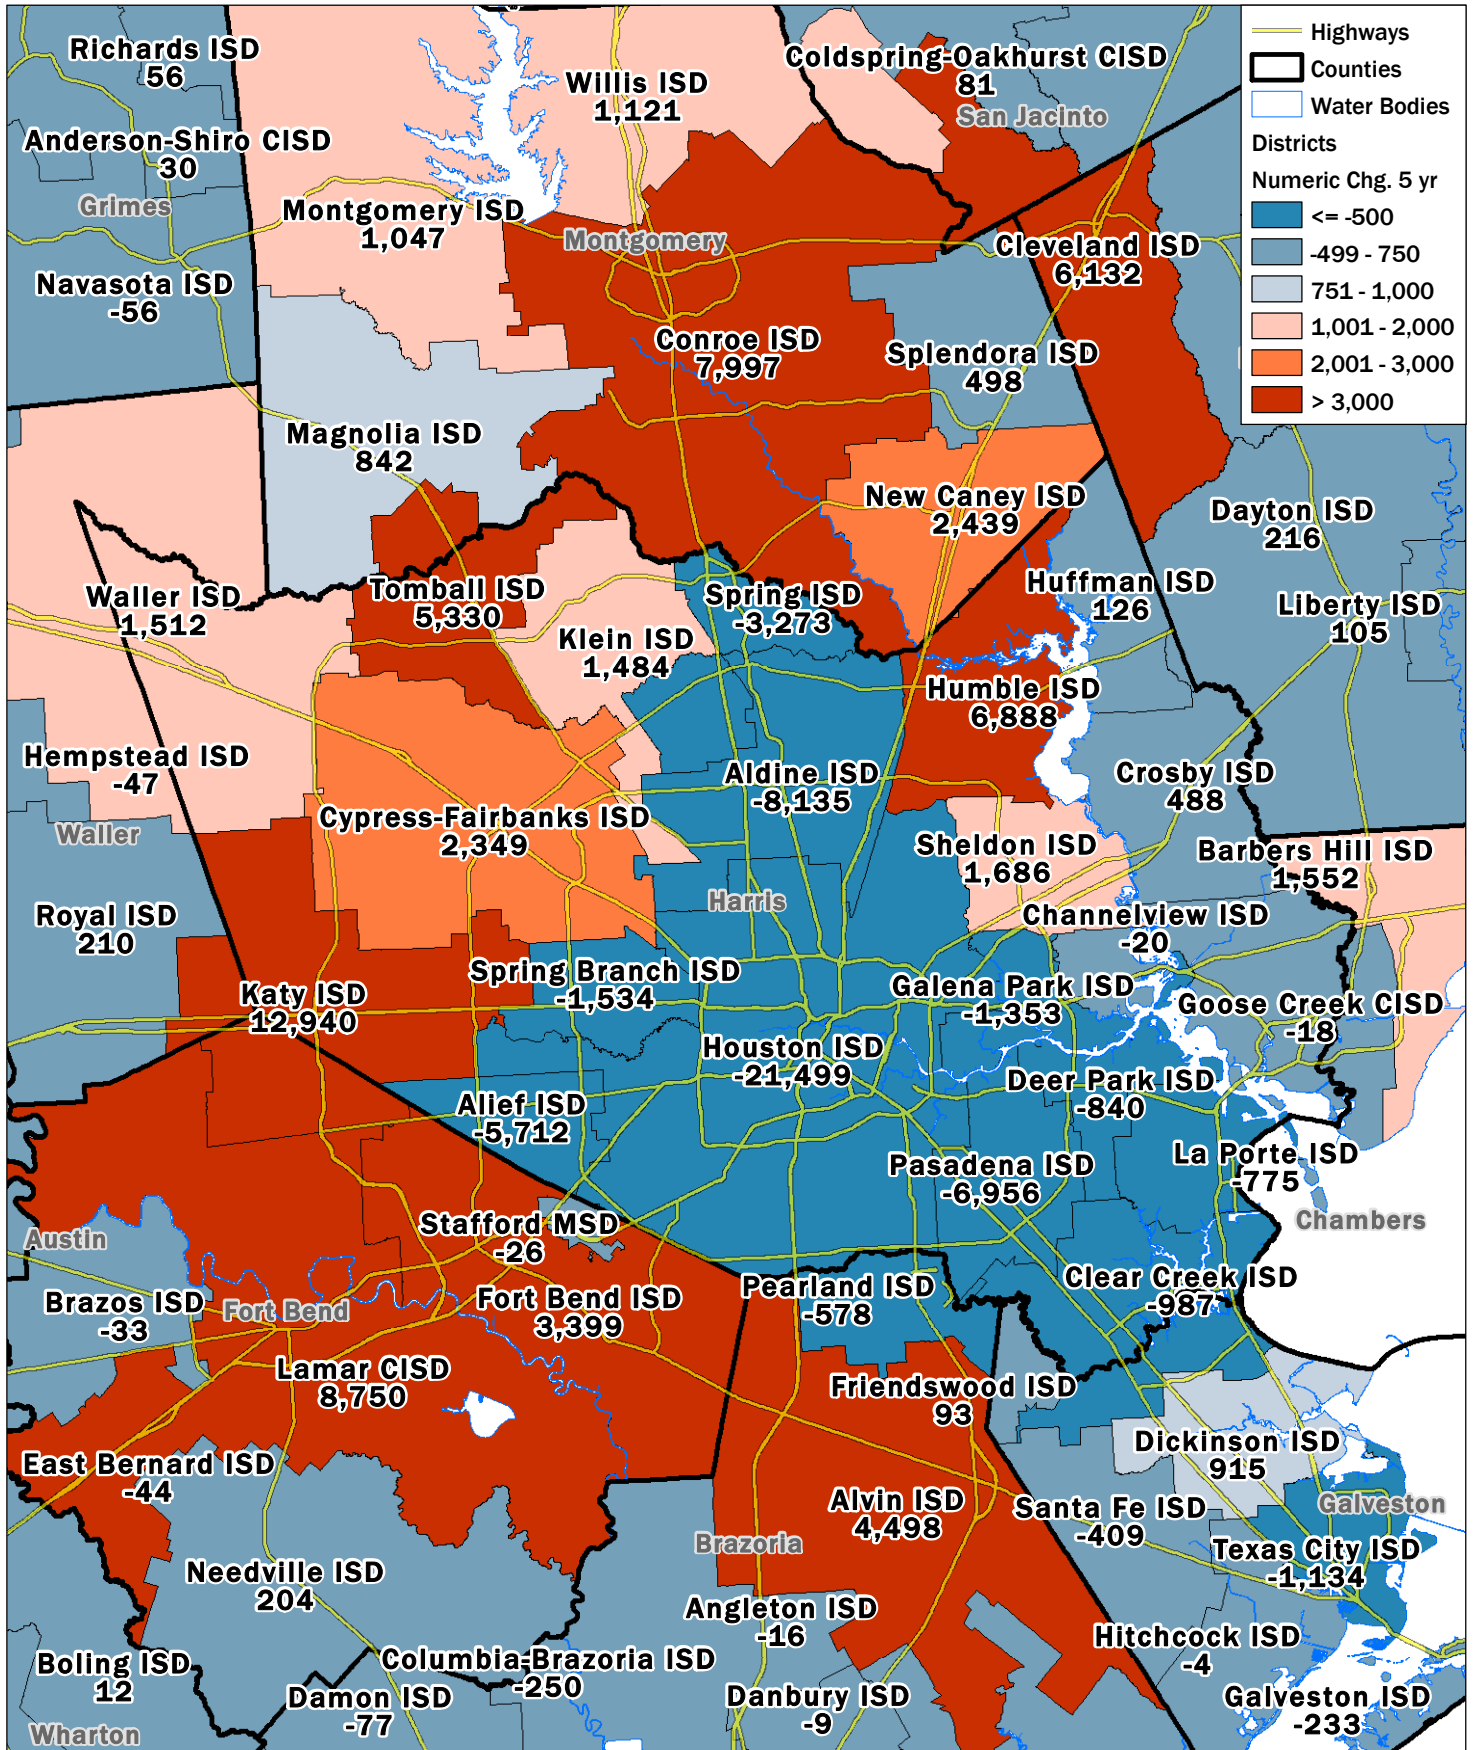

Numeric Change in School District Enrollment

5-Year Change: 2016-17 to 2021-22

Source: Texas Education Agency