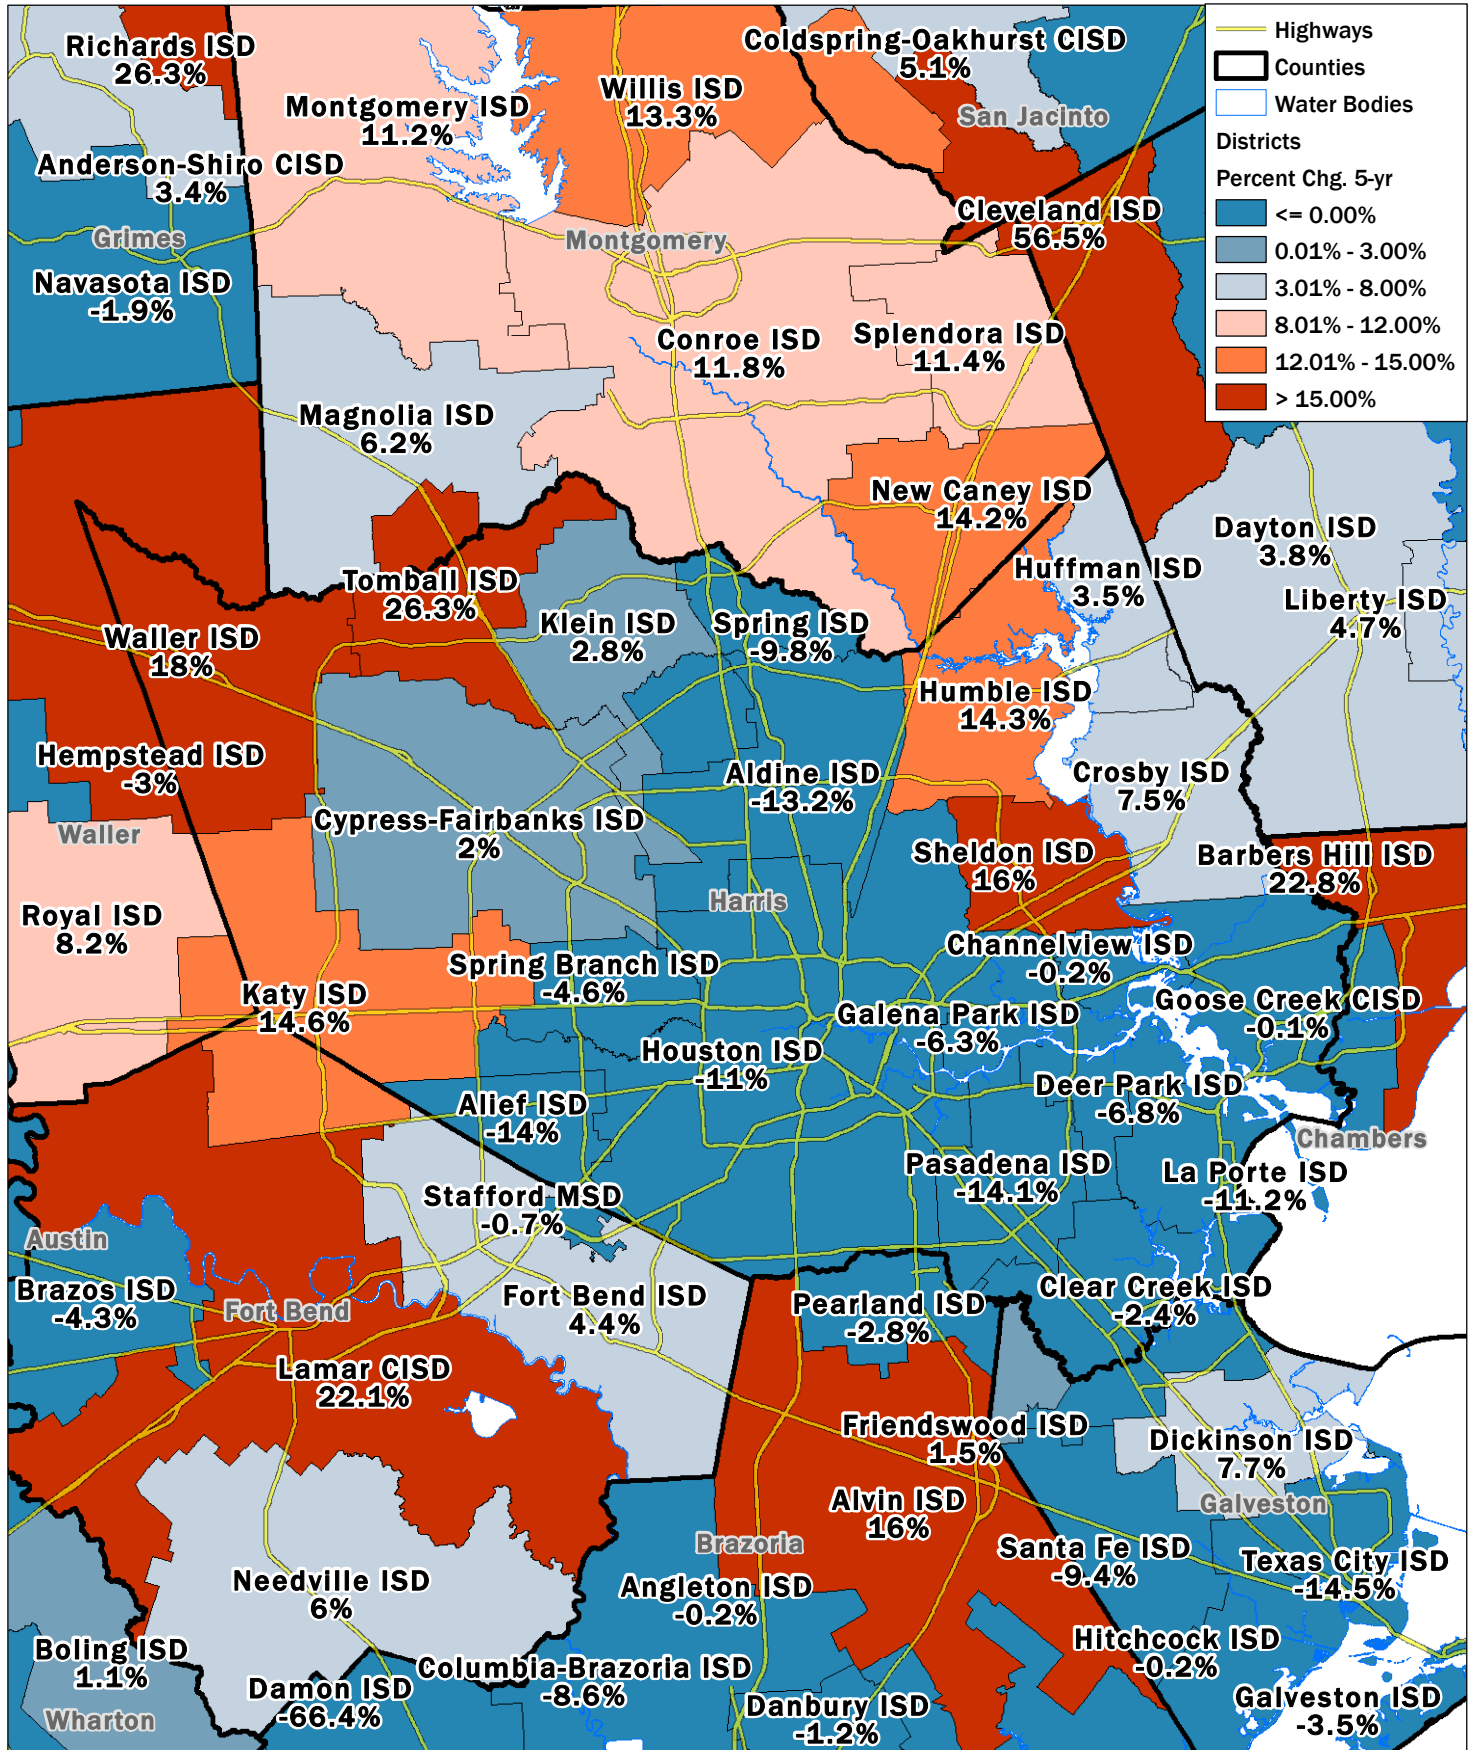

# Percent Change in School District Enrollment

5-Year Change: 2016-17 to 2021-22

Source: Texas Education Agency