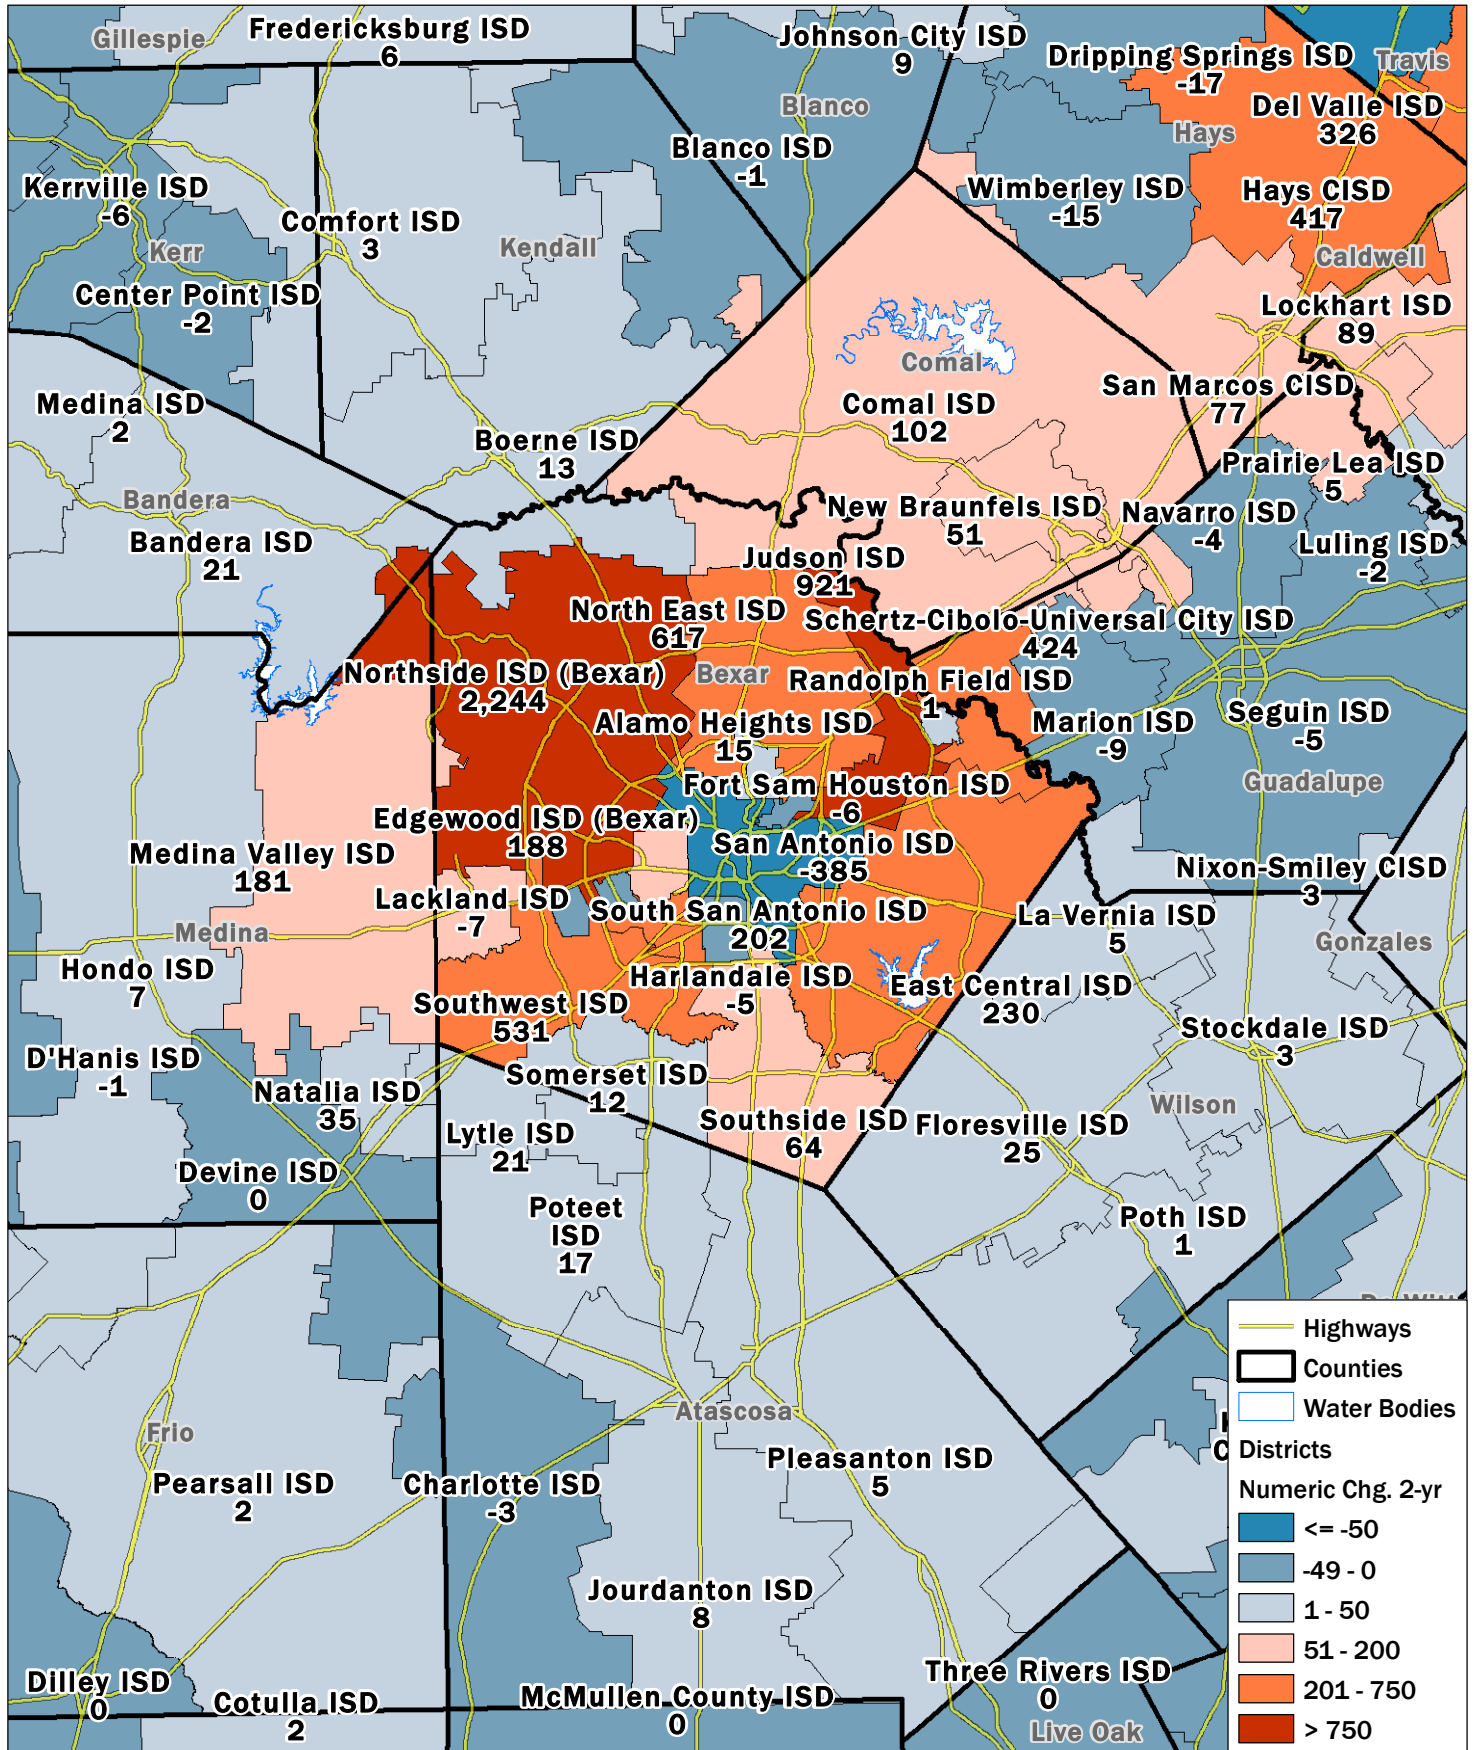

Numeric Change in Charter School Transfers

2-Year Change: 2019-20 to 2021-22

Source: Texas Education Agency