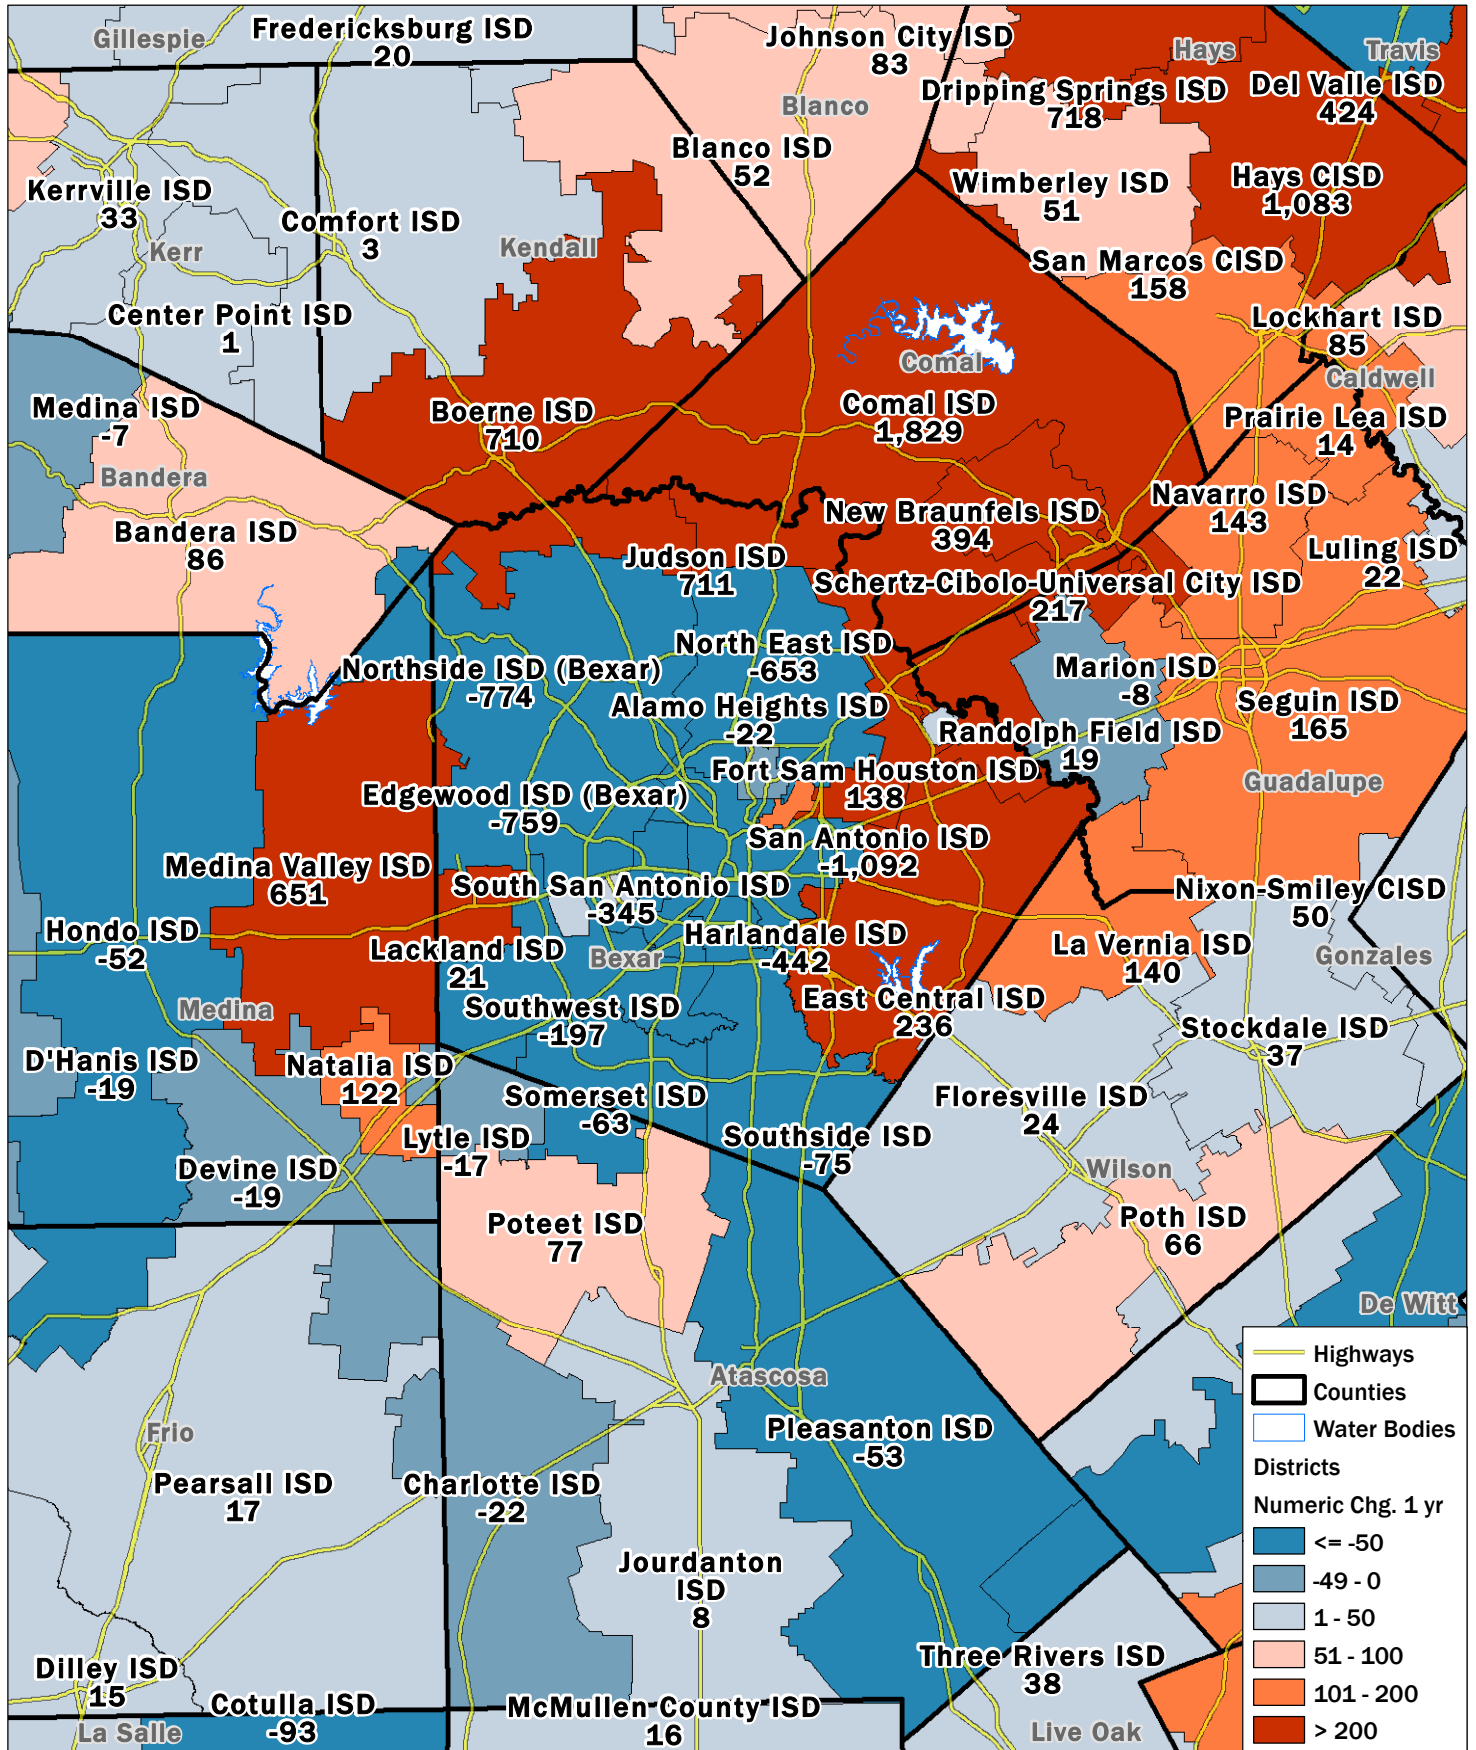

Numeric Change in School District Enrollment

1-Year Change: 2020-21 to 2021-22

Source: Texas Education Agency