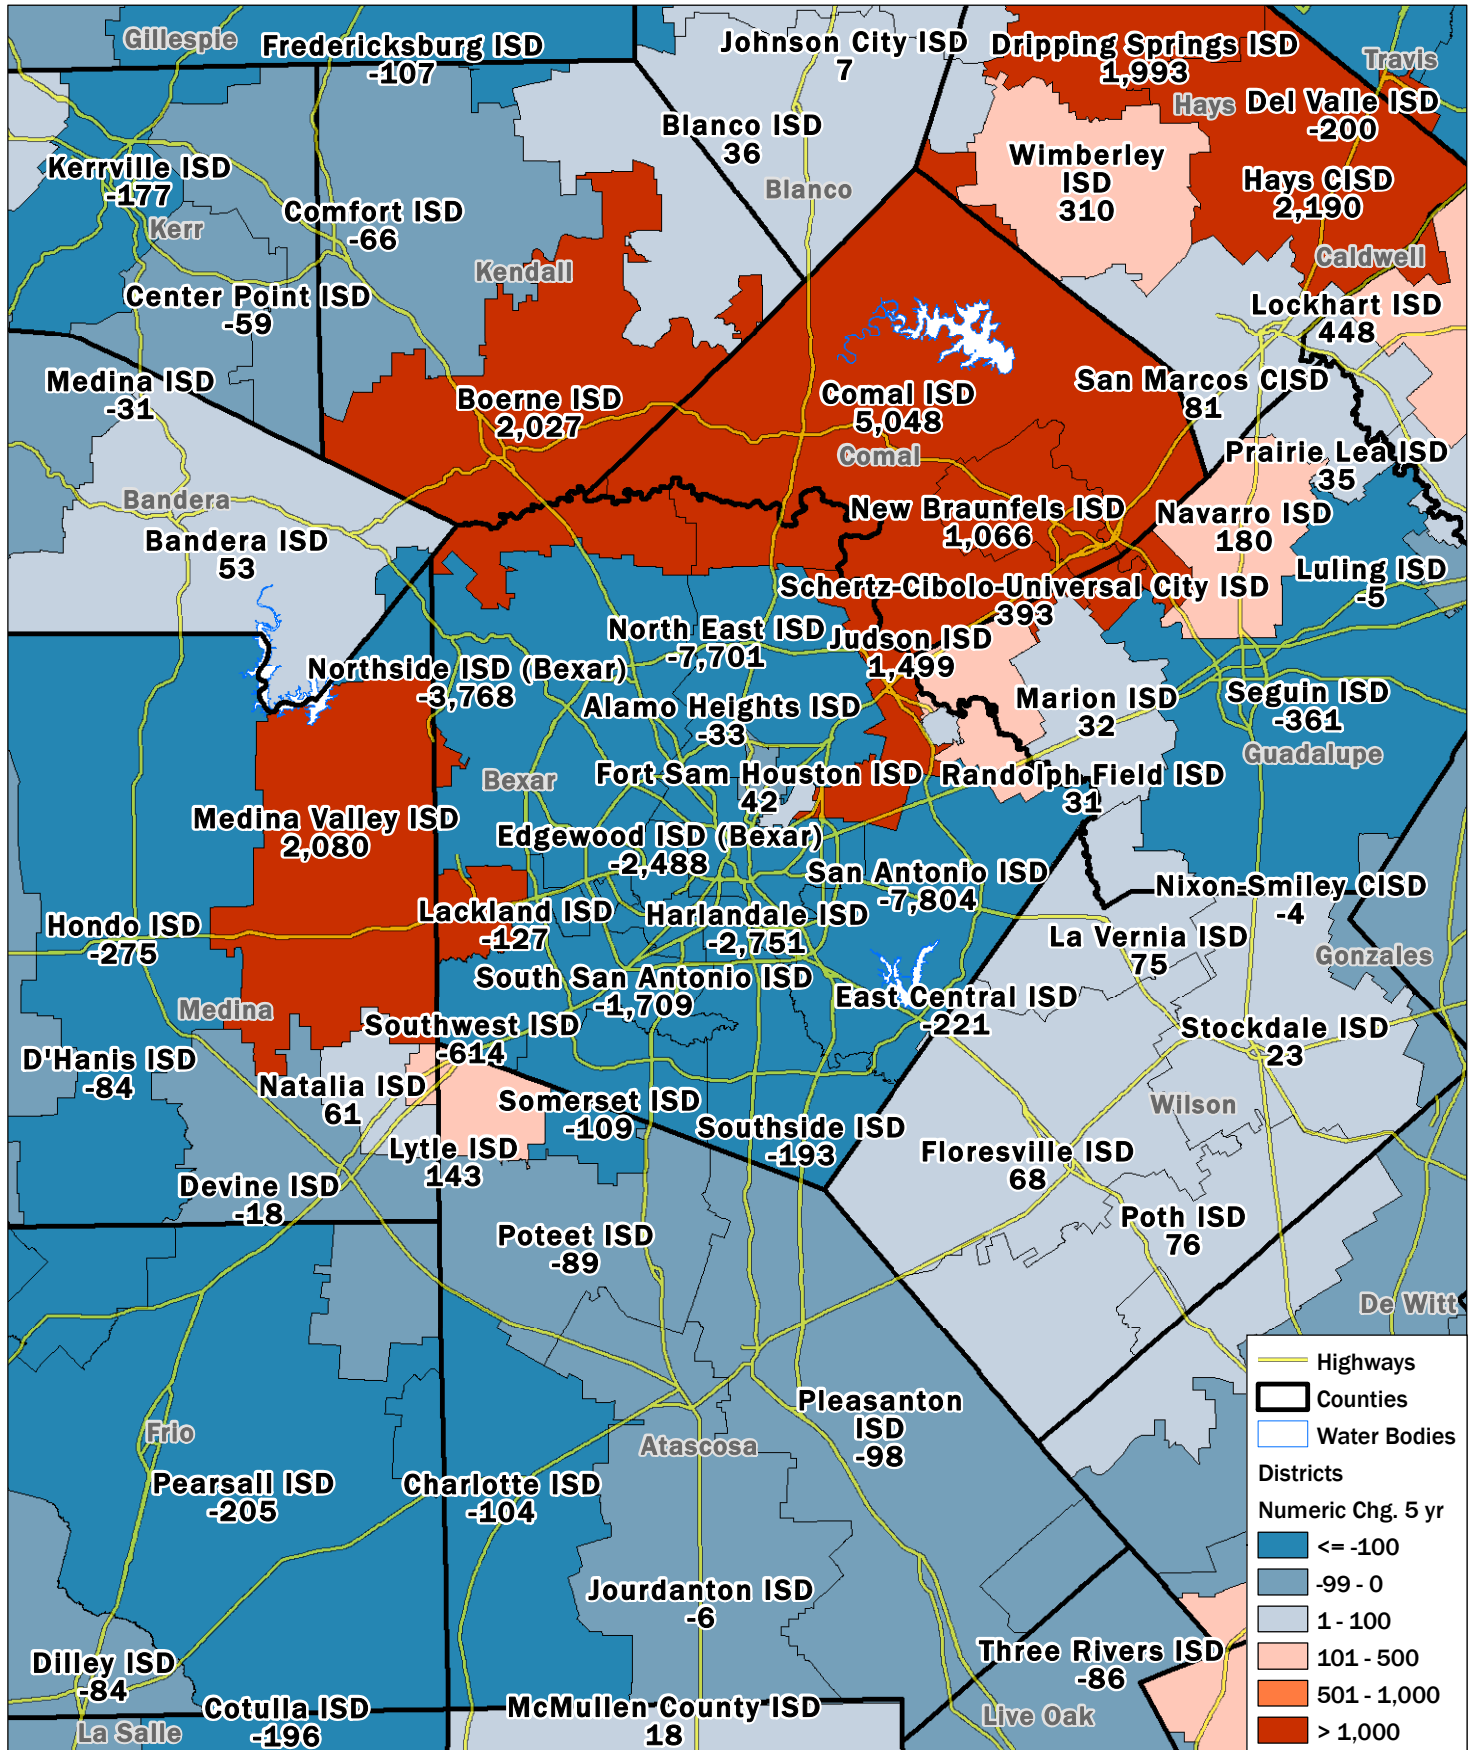

# Numeric Change in School District Enrollment

5-Year Change: 2016-17 to 2021-22

Source: Texas Education Agency