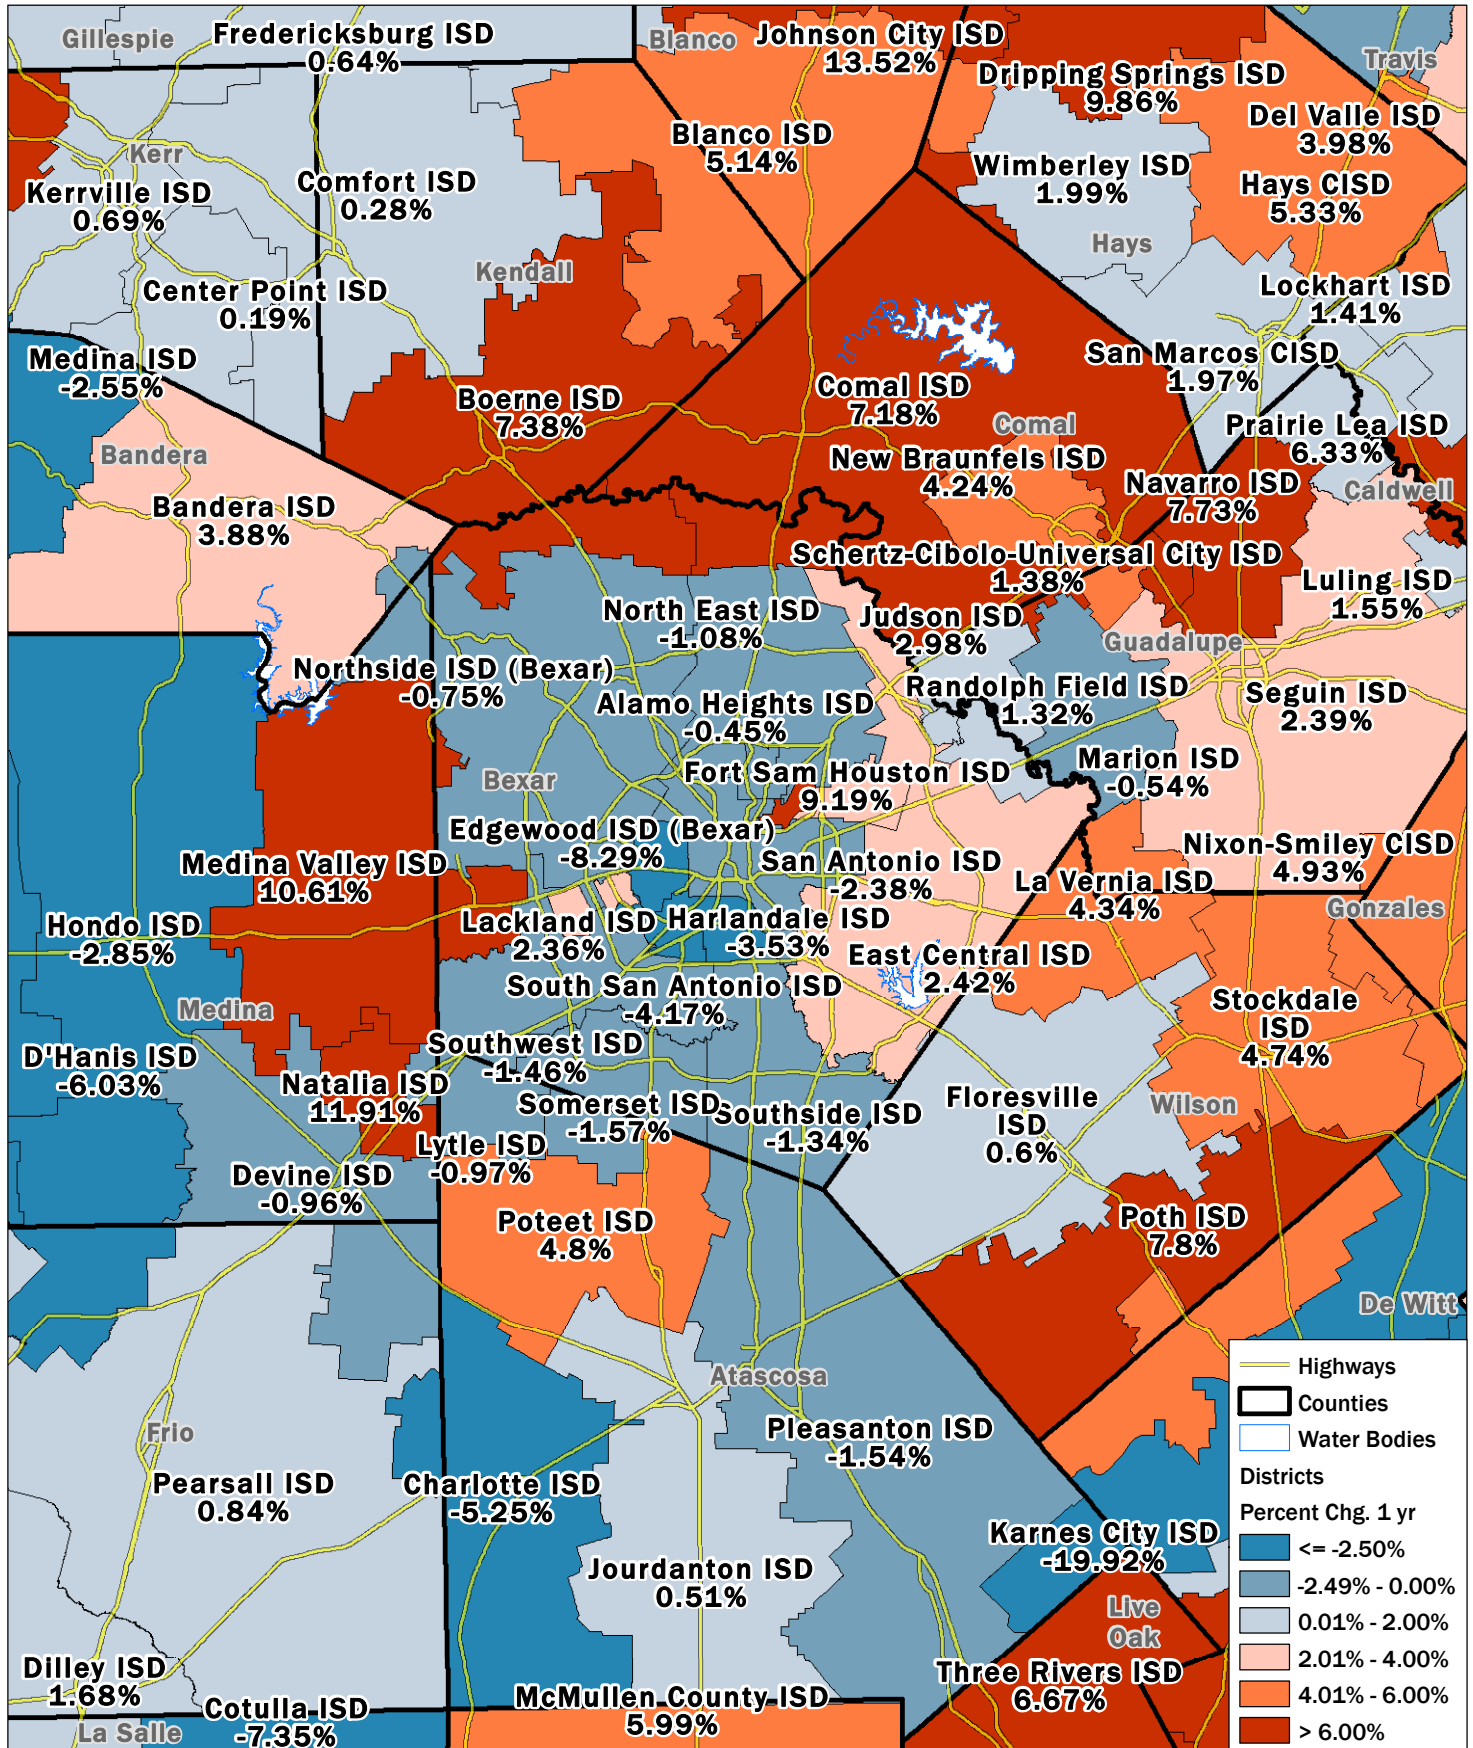

Percent Change in School District Enrollment

1-Year Change: 2020-21 to 2021-22

Source: Texas Education Agency