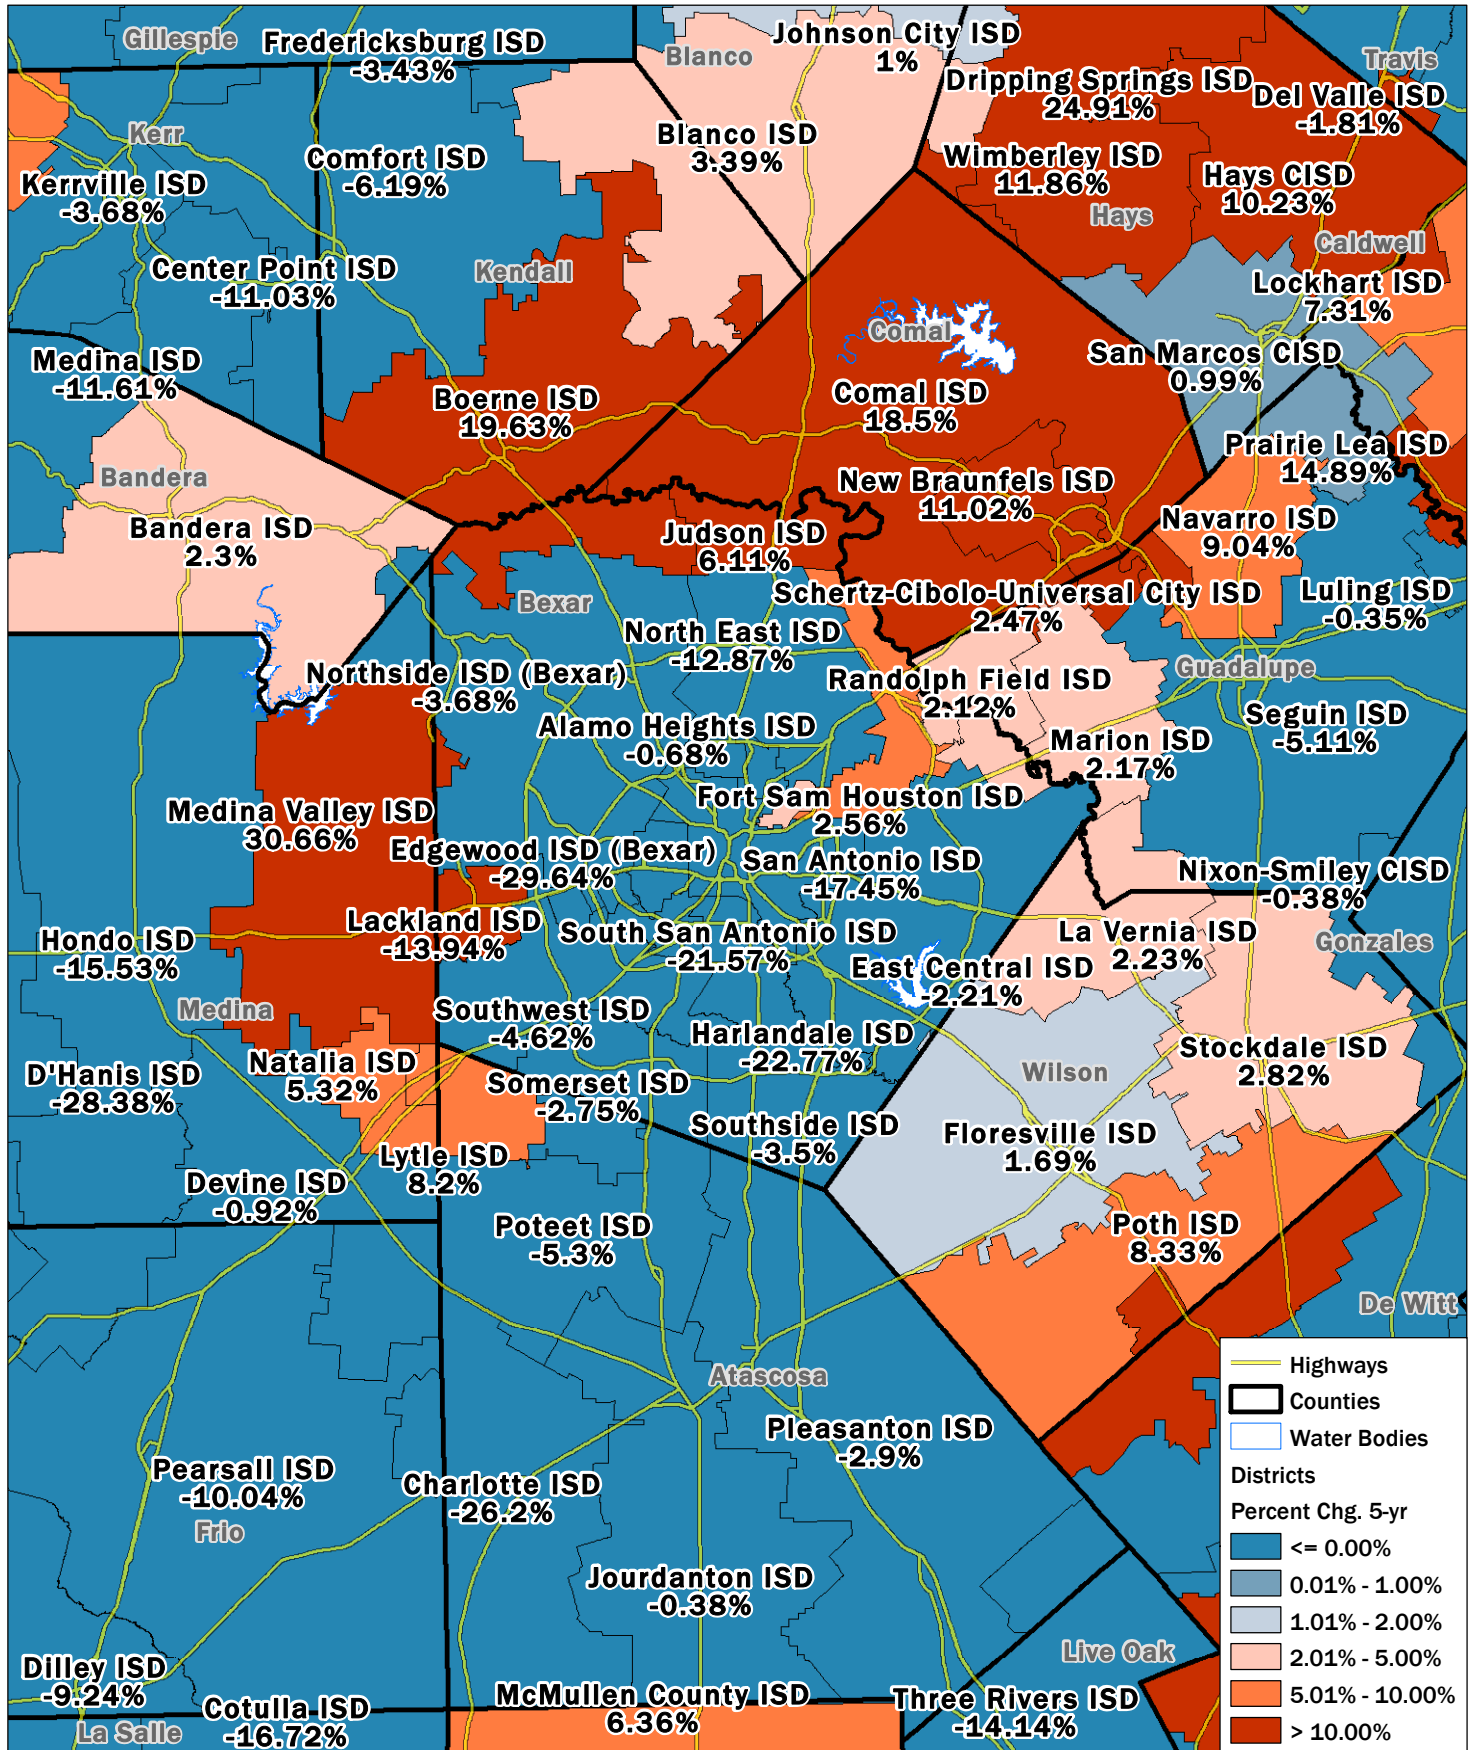

# Percent Change in School District Enrollment

5-Year Change: 2016-17 to 2021-22

Source: Texas Education Agency